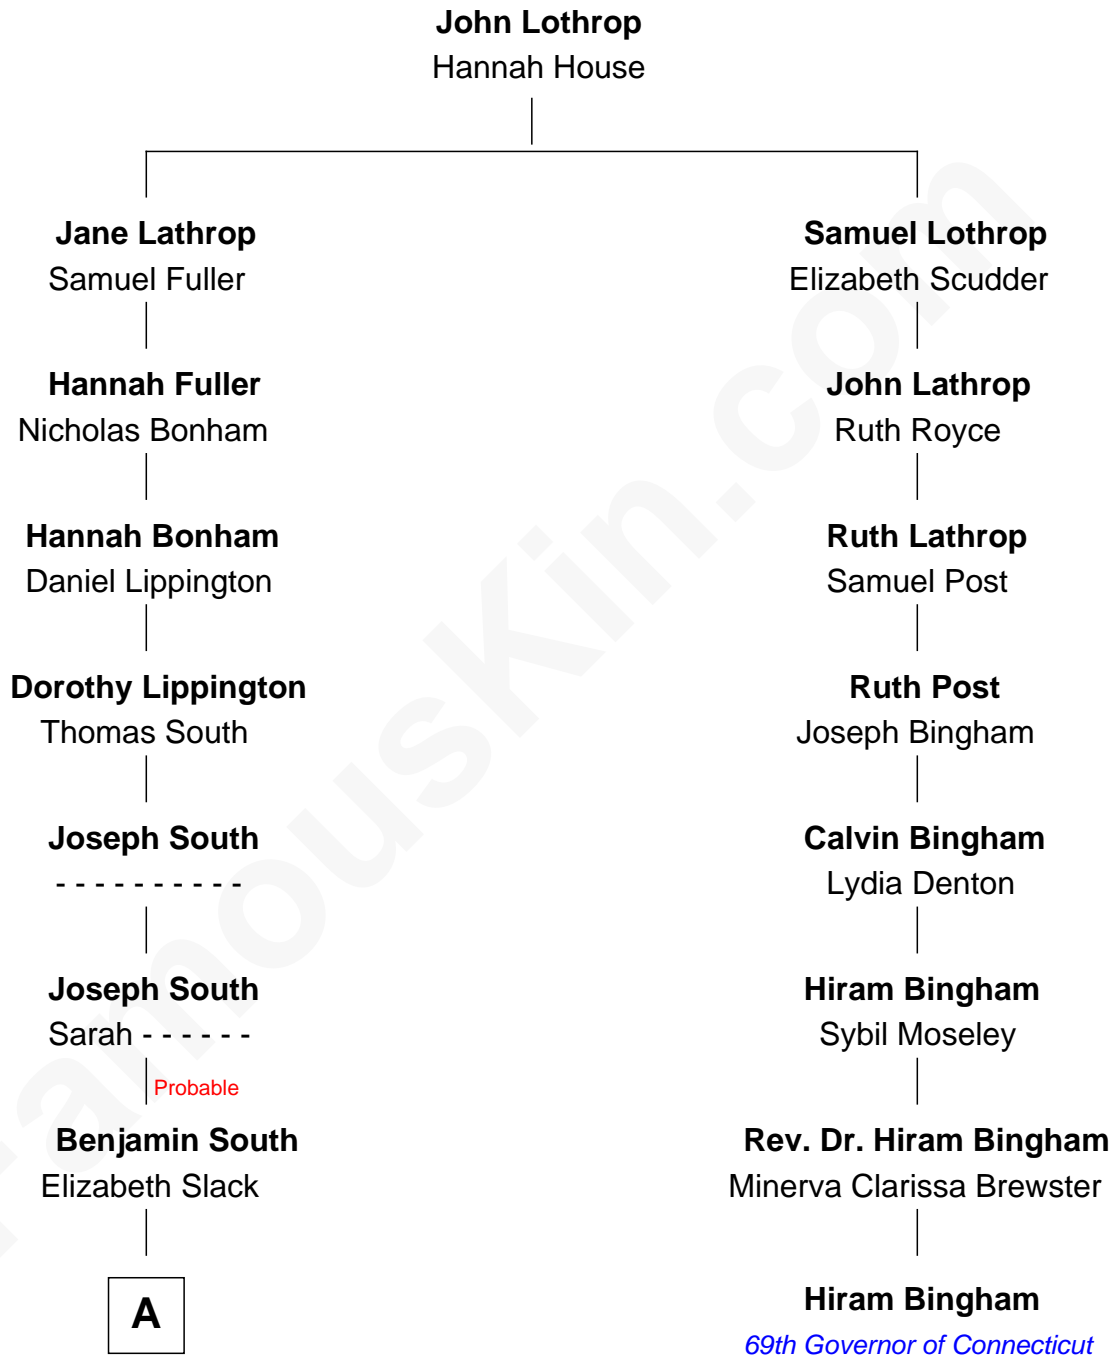

# FamousKin.com Relationship Chart of

**Don Knotts**

*TV and Movie Actor*

7th cousin 4 times removed of

**Hiram Bingham**

*69th Governor of Connecticut*

**A**

—  
**Enoch South**

Ruth Gregg

—  
**Ruth South**

William Knotts

—  
**Lewis E. Knotts**

Mary Ann Johnson

—  
**William Jesse Knotts**

Elsie Luzetta Moore

—  
**Don Knotts**