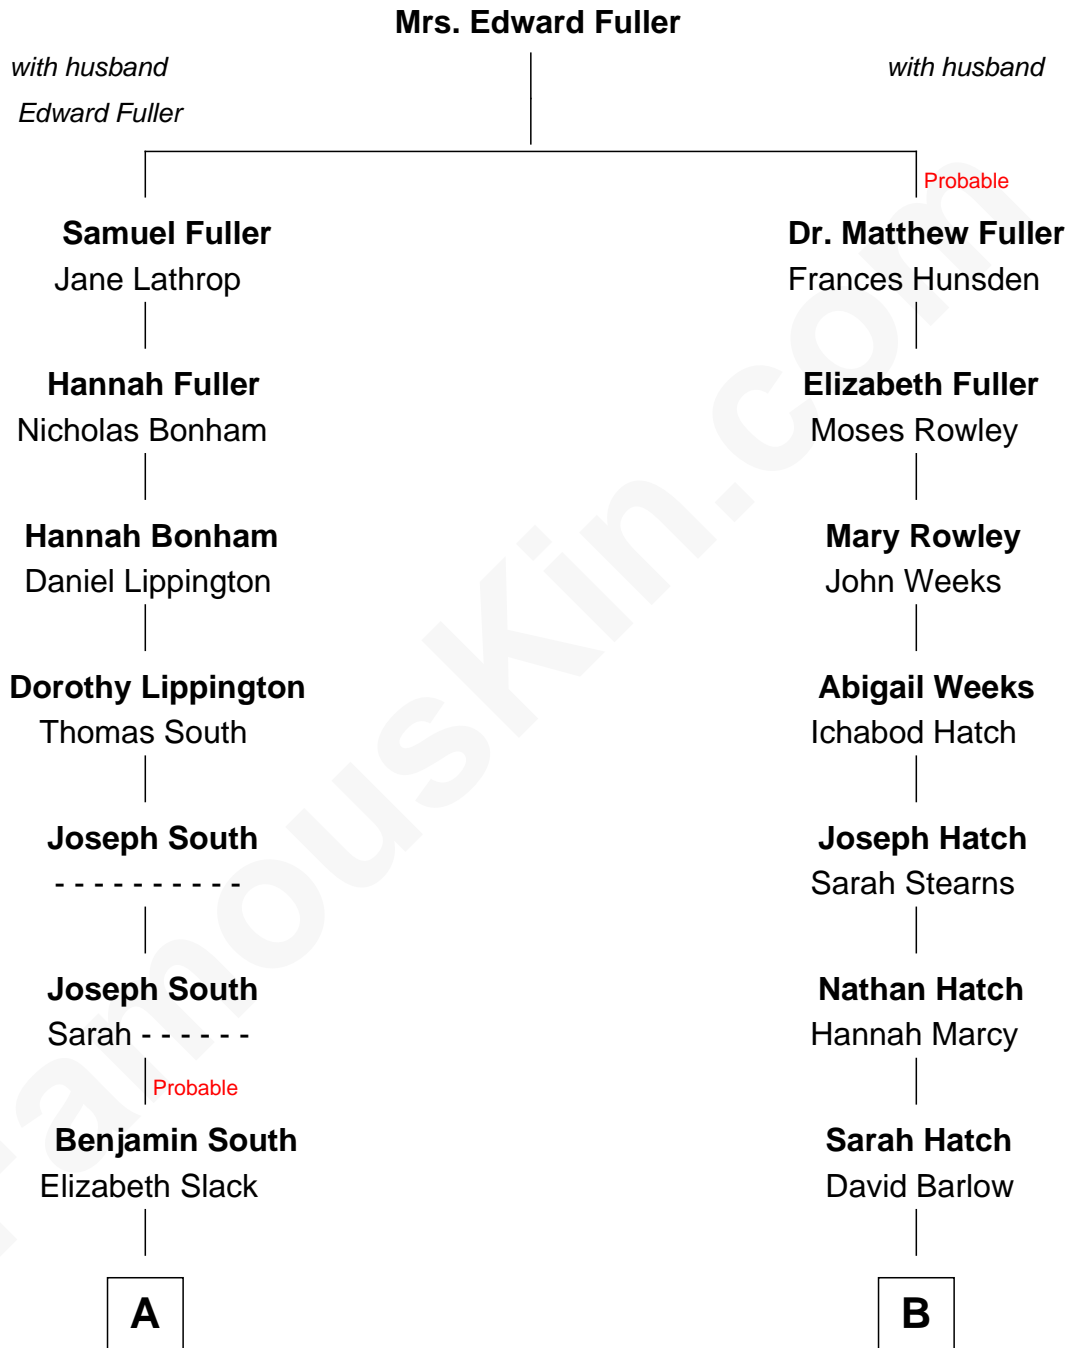

FamousKin.com

Relationship Chart of

Don Knotts

TV and Movie Actor

8th cousin 3 times removed of

Maj. Gen. Francis C. Barlow

Union Army - U.S. Civil War

A

Enoch South

Ruth Gregg

Ruth South

William Knotts

Lewis E. Knotts

Mary Ann Johnson

William Jesse Knotts

Elsie Luzetta Moore