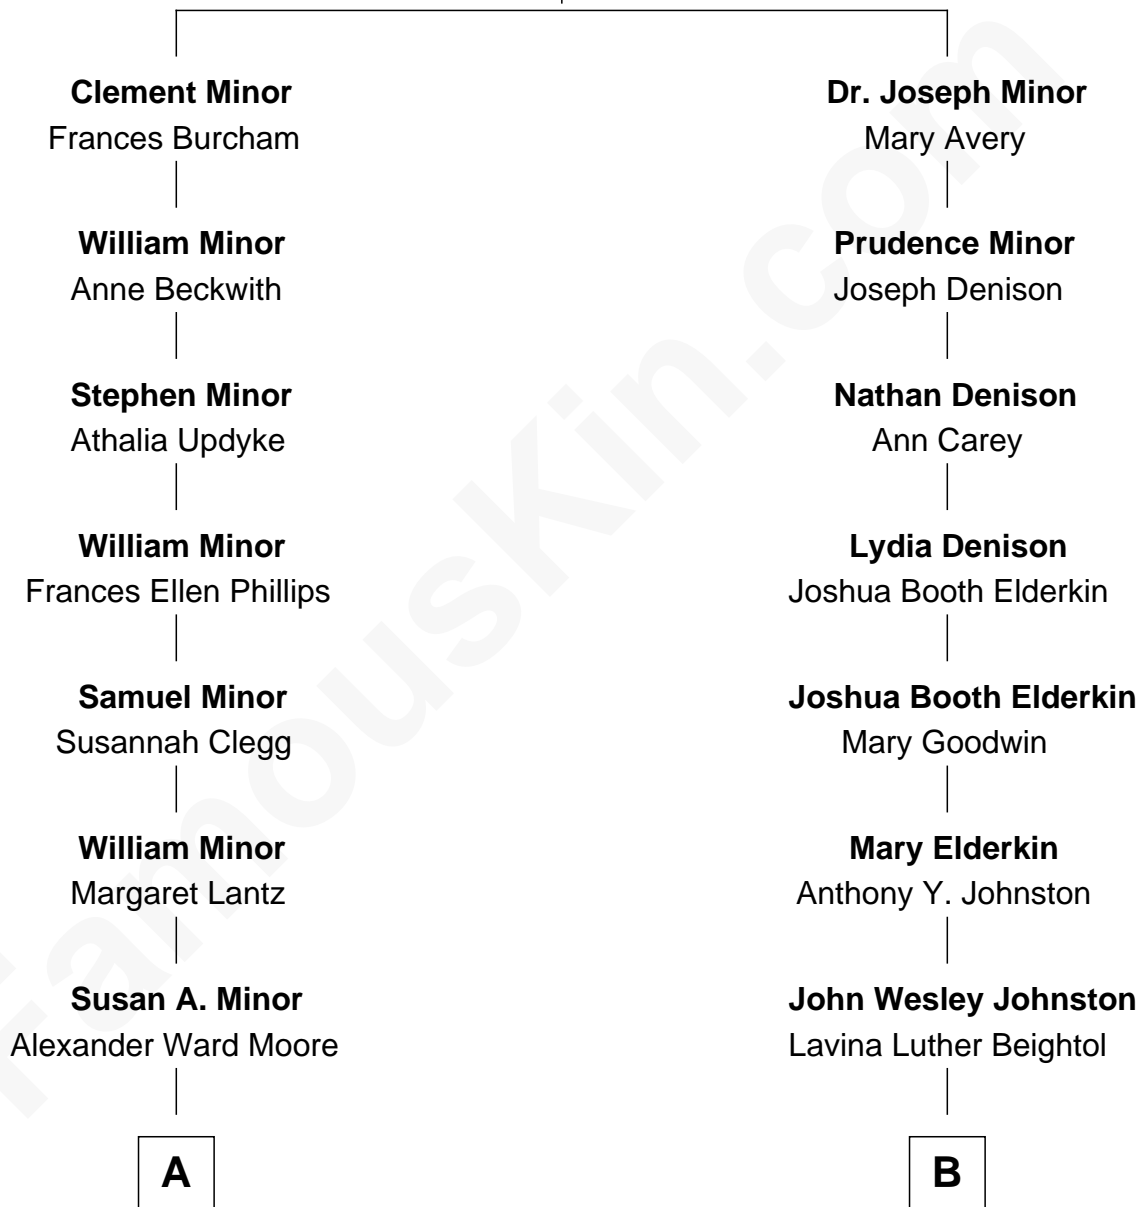

FamousKin.com Relationship Chart of

Don Knotts

TV and Movie Actor

8th cousin 2 times removed of

Dr. Peggy Whitson

NASA and Axiom Space Astronaut

Thomas Minor
Grace Palmer

A

Elsie Luzetta Moore

William Jesse Knotts

Don Knotts

TV and Movie Actor

B

Charles Wesley Johnston

Mabel Anna Garland

Wanda Pauline Johnston