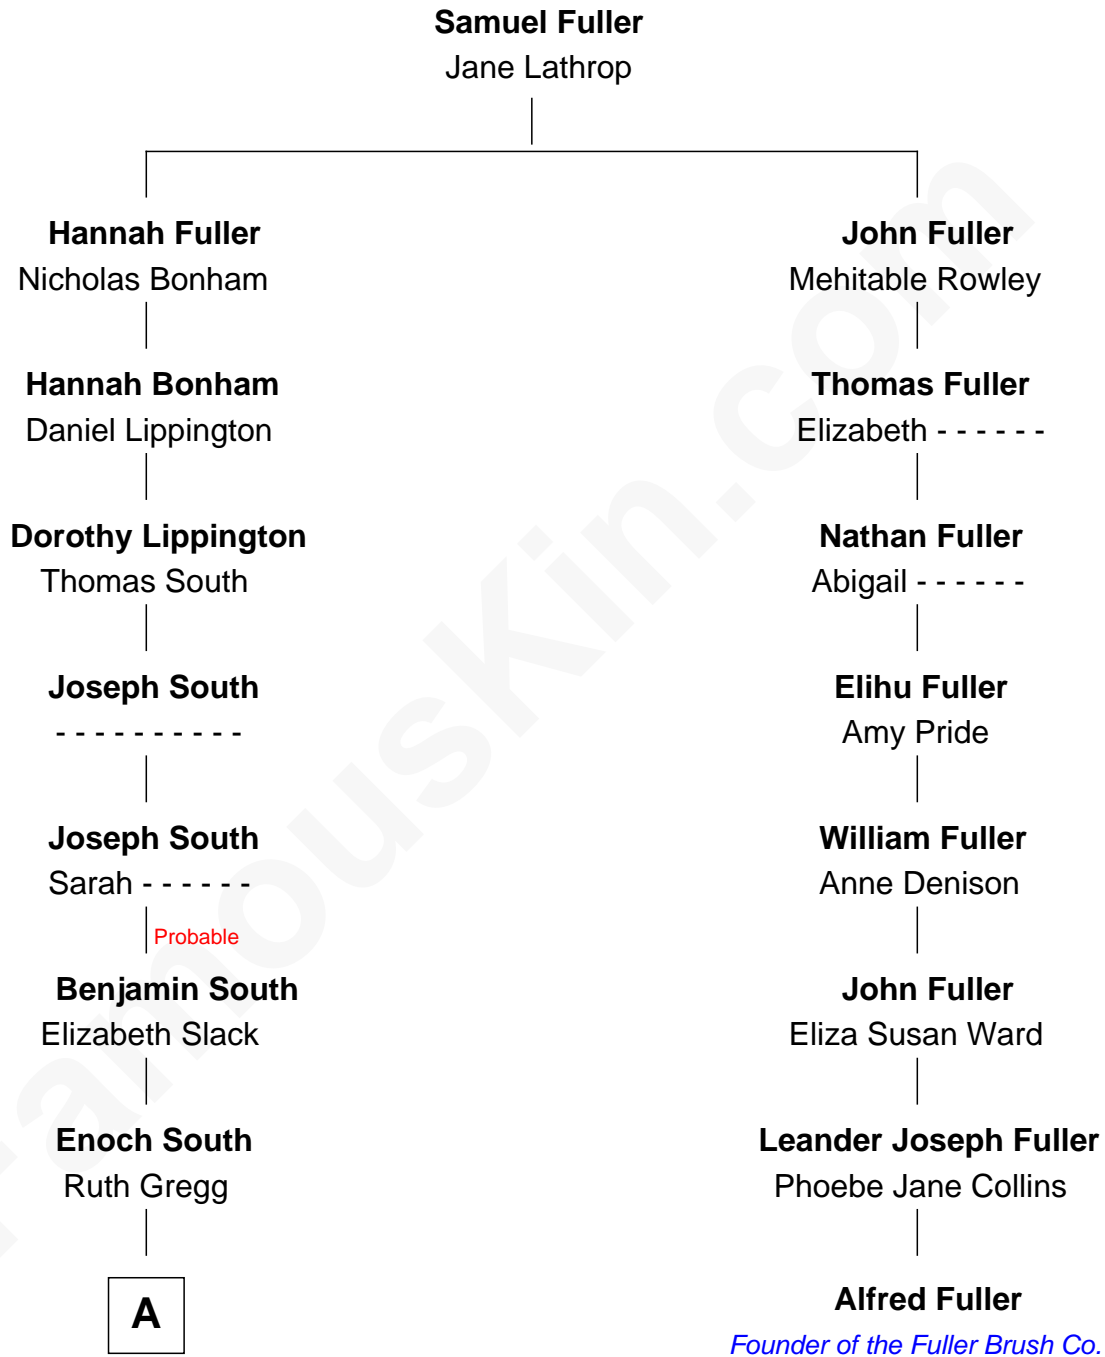

FamousKin.com Relationship Chart of

Don Knotts

TV and Movie Actor

7th cousin 3 times removed of

Alfred Fuller

Founder of the Fuller Brush Co.

A

—
Ruth South
William Knotts

—
Lewis E. Knotts
Mary Ann Johnson

—
William Jesse Knotts
Elsie Luzetta Moore

—
Don Knotts
TV and Movie Actor

FamousKin.com