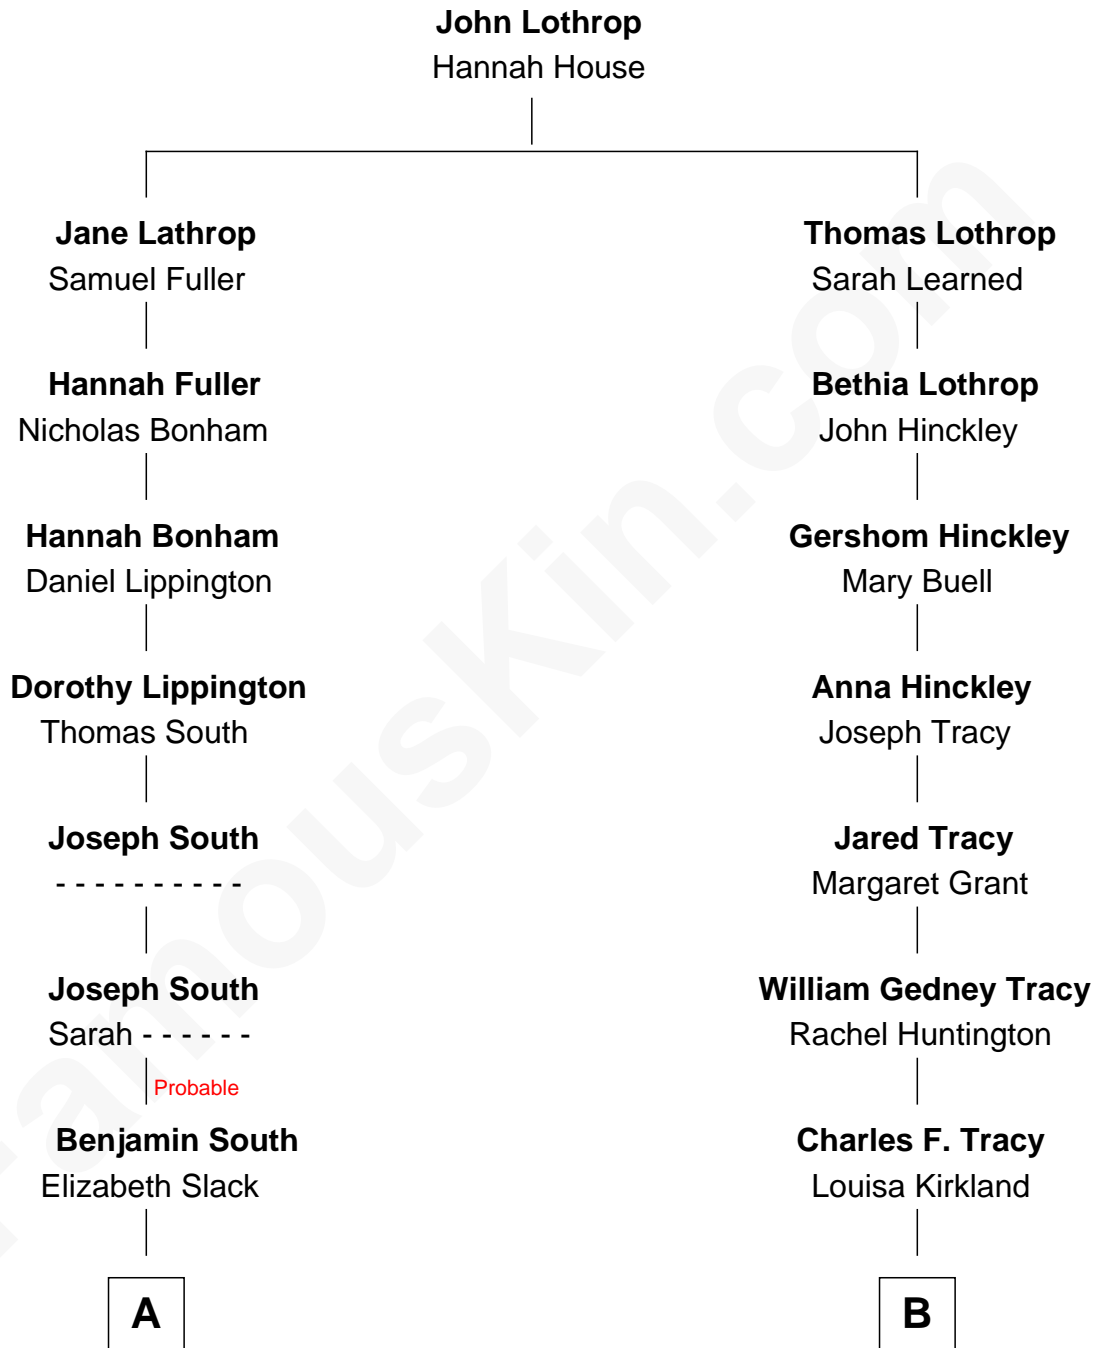

FamousKin.com Relationship Chart of

Don Knotts

TV and Movie Actor

8th cousin 3 times removed of

J.P. Morgan, Jr.

American Banker and Philanthropist

A

Enoch South

Ruth Gregg

Ruth South

William Knotts

Lewis E. Knotts

Mary Ann Johnson

William Jesse Knotts

Elsie Luzetta Moore

Don Knotts