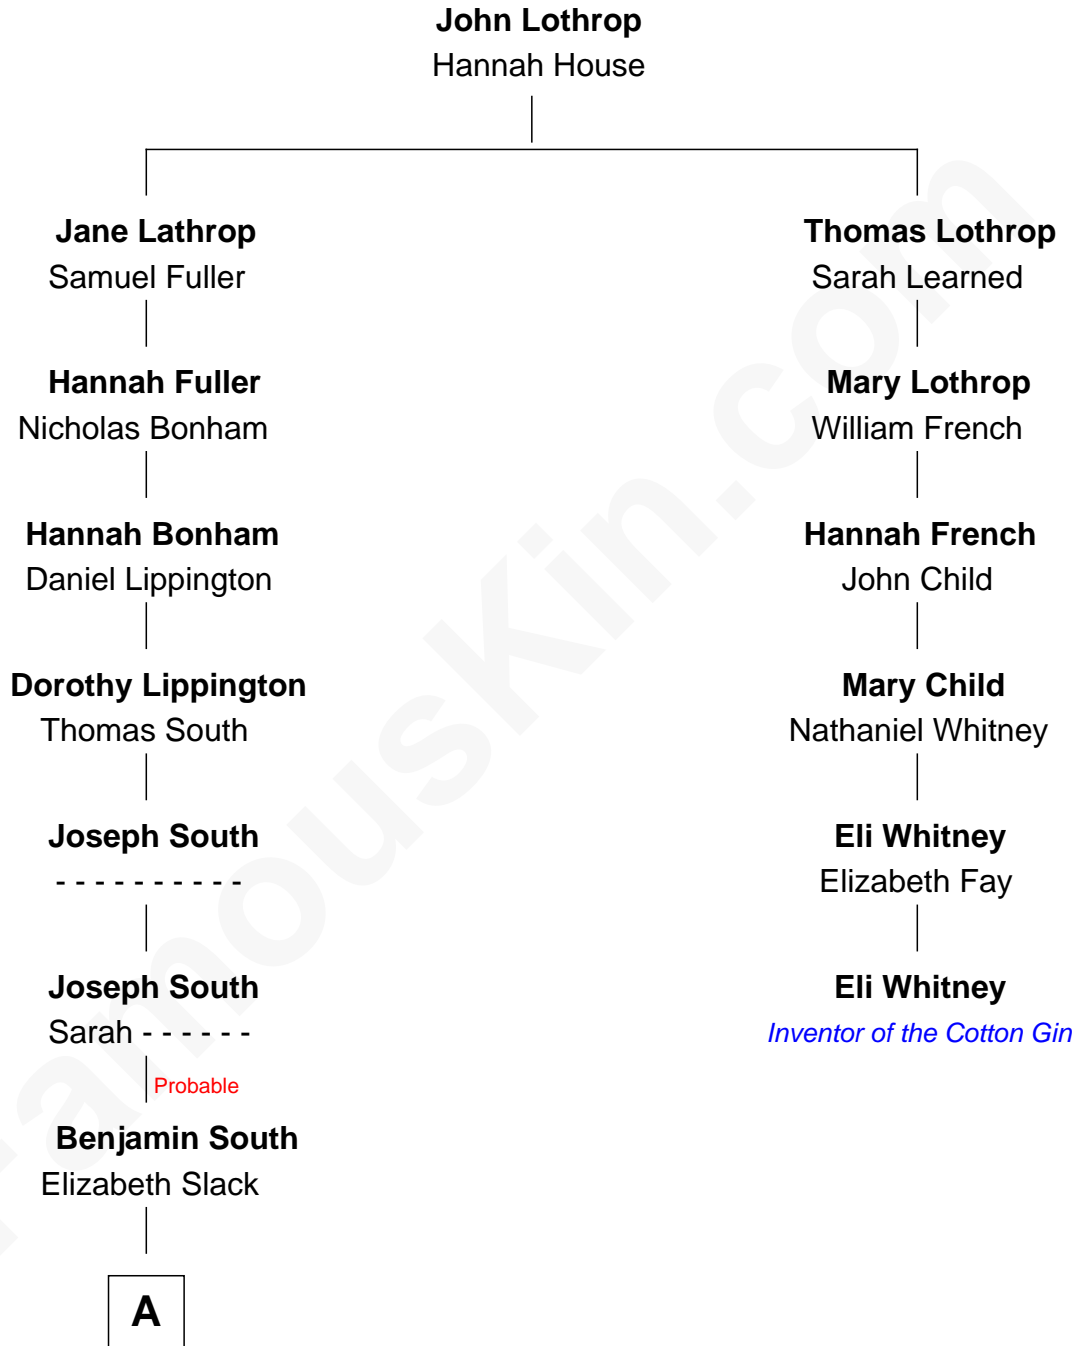

FamousKin.com Relationship Chart of

Don Knotts

TV and Movie Actor

5th cousin 6 times removed of

Eli Whitney

Inventor of the Cotton Gin

A

—
Enoch South

Ruth Gregg

—
Ruth South

William Knotts

—
Lewis E. Knotts

Mary Ann Johnson

—
William Jesse Knotts

Elsie Luzetta Moore

—
Don Knotts