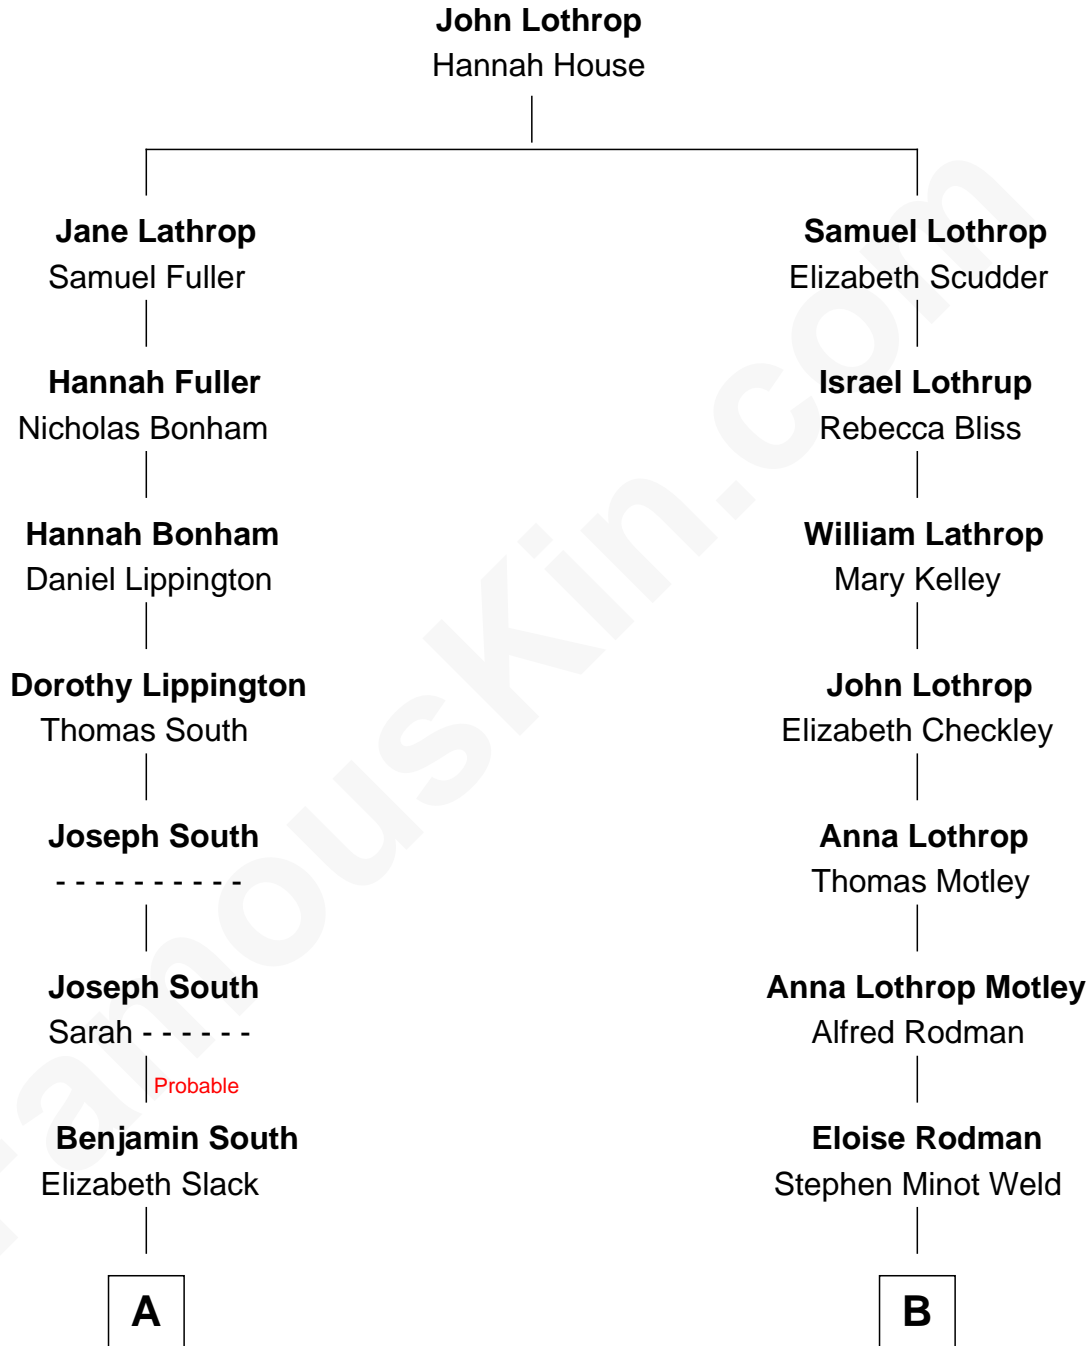

FamousKin.com Relationship Chart of

Don Knotts

TV and Movie Actor

9th cousin 2 times removed of

Tuesday Weld

TV and Movie Actress

A

Enoch South

Ruth Gregg

Ruth South

William Knotts

Lewis E. Knotts

Mary Ann Johnson

William Jesse Knotts

Elsie Luzetta Moore

Don Knotts

TV and Movie Actor

B

Edward Motley Weld

Sarah Lothrop King

Lothrop Motley Weld

Yosene Balfour Ker

Tuesday Weld

TV and Movie Actress