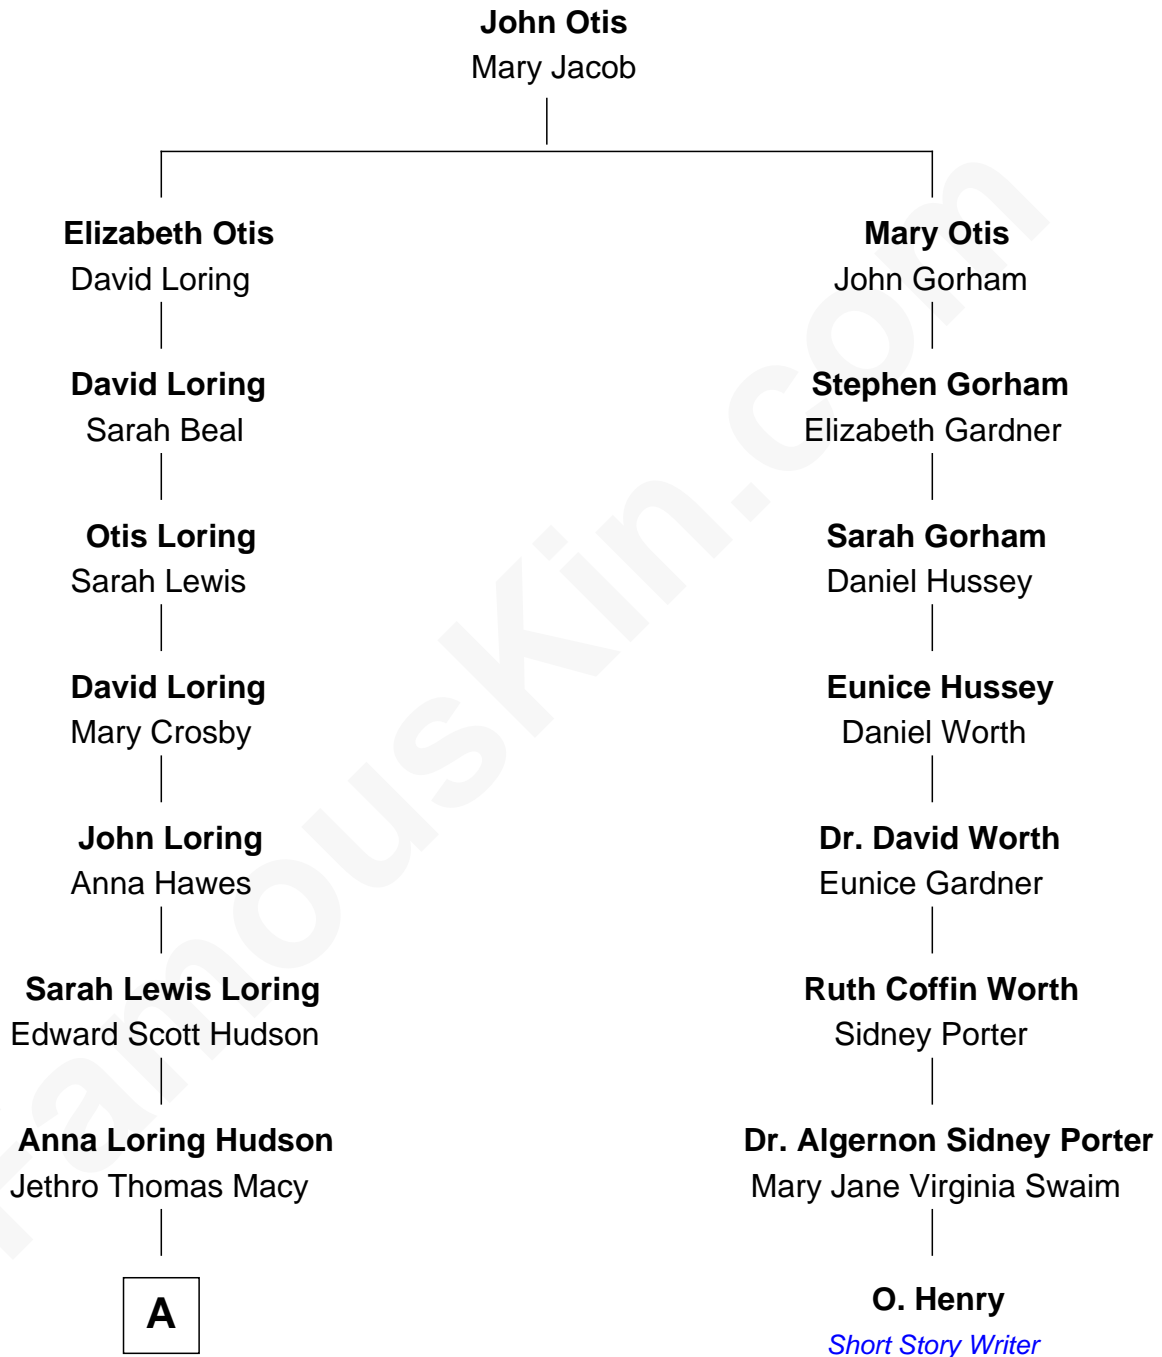

FamousKin.com Relationship Chart of

Matt Bomer

TV and Movie Actor

7th cousin 4 times removed of

O. Henry

Short Story Writer

A

Edward Burton Macy

Bessie Lou Hocker

Ishmael Wilford Macy

Fanny Elizabeth Heller

Martha Alice Macy

Victor Bruce Staton

Elizabeth Macy Staton

John O'Neill Bomer

Matt Bomer