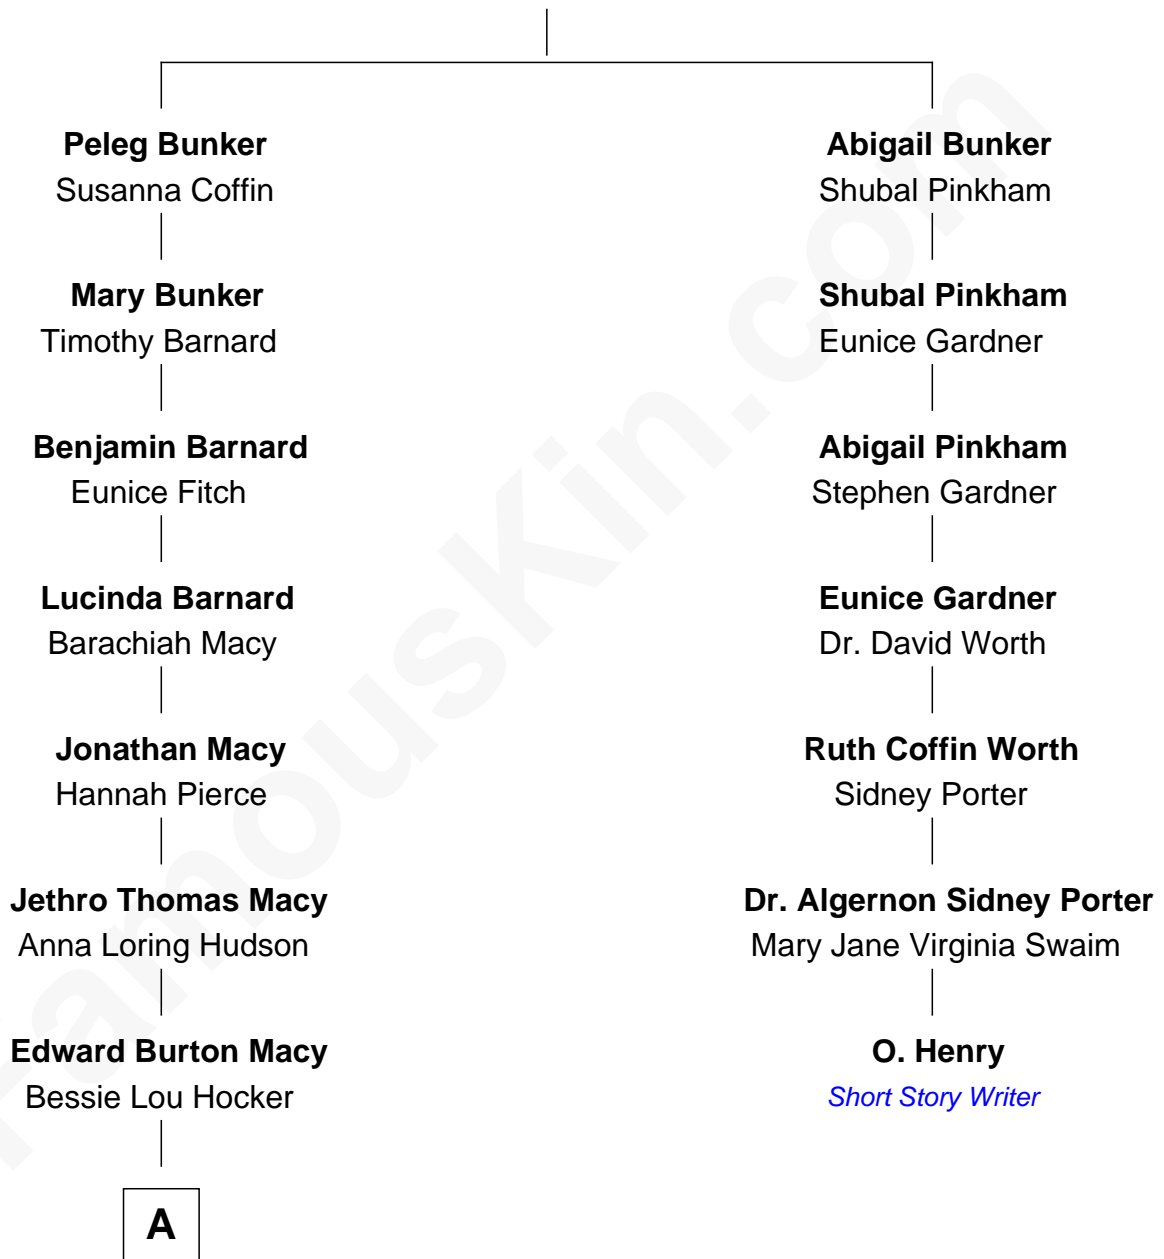

# FamousKin.com Relationship Chart of

**Matt Bomer**

*TV and Movie Actor*

6th cousin 4 times removed of

**O. Henry**

*Short Story Writer*

**William Bunker**

Mary Macy

**A**

|  
**Ishmael Wilford Macy**

Fanny Elizabeth Heller

|  
**Martha Alice Macy**

Victor Bruce Staton

|  
**Elizabeth Macy Staton**

John O'Neill Bomer

|  
**Matt Bomer**

*TV and Movie Actor*

FamousKin.com