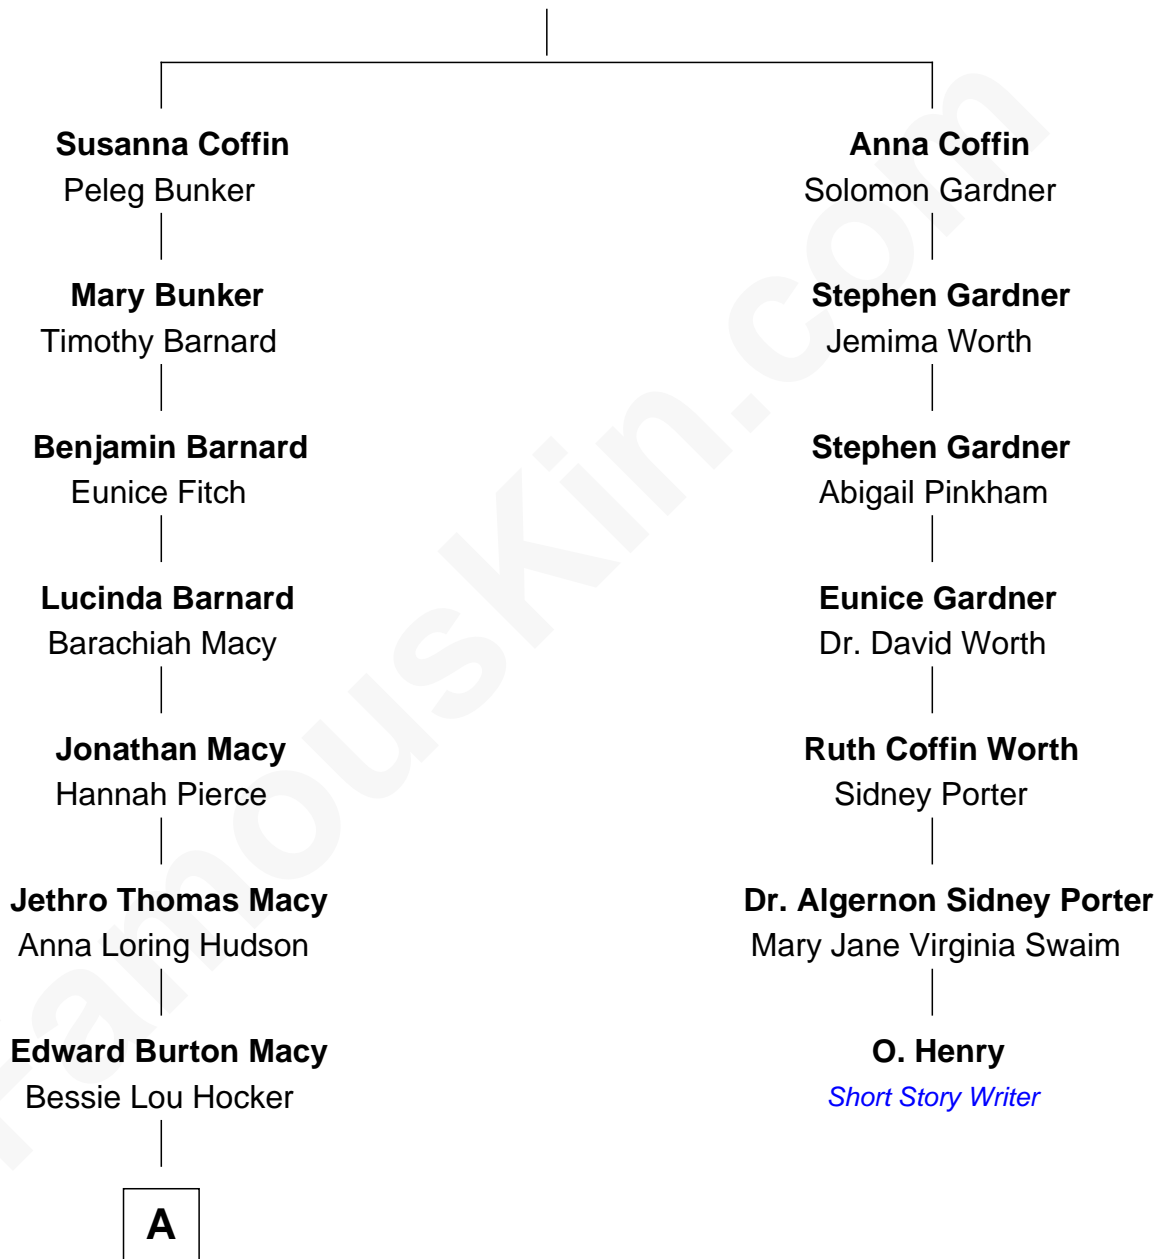

# FamousKin.com Relationship Chart of

**Matt Bomer**

*TV and Movie Actor*

6th cousin 4 times removed of

**O. Henry**

*Short Story Writer*

**Stephen Coffin**

Mary Bunker

**A**

|  
**Ishmael Wilford Macy**

Fanny Elizabeth Heller

|  
**Martha Alice Macy**

Victor Bruce Staton

|  
**Elizabeth Macy Staton**

John O'Neill Bomer

|  
**Matt Bomer**

*TV and Movie Actor*

FamousKin.com