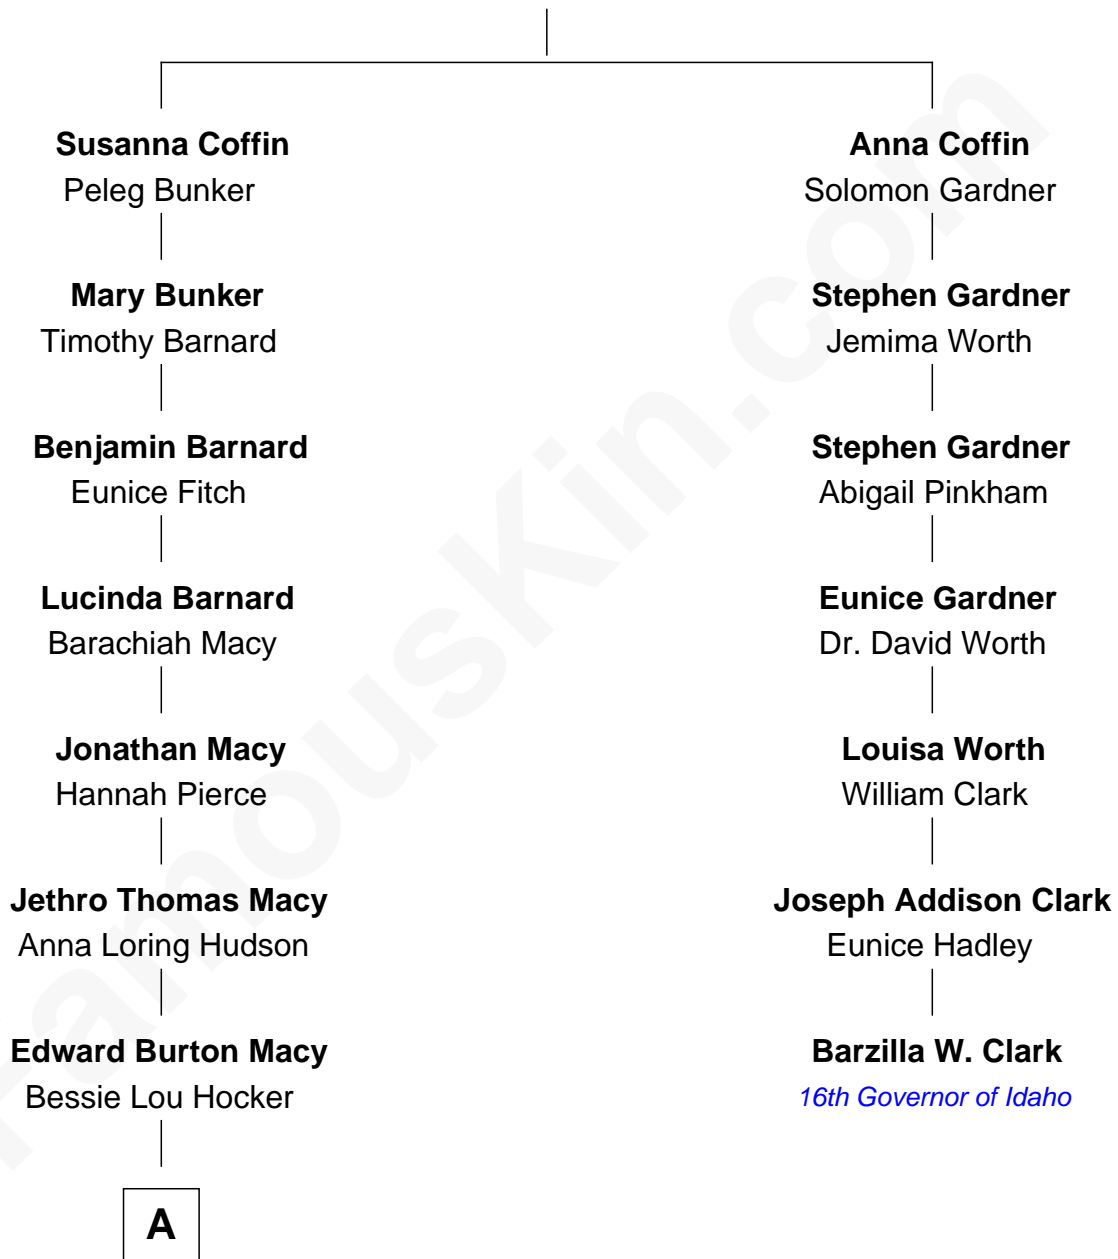

FamousKin.com Relationship Chart of

Matt Bomer

TV and Movie Actor

6th cousin 4 times removed of

Barzilla W. Clark

16th Governor of Idaho

Stephen Coffin

Mary Bunker

A

|
Ishmael Wilford Macy

Fanny Elizabeth Heller

|
Martha Alice Macy

Victor Bruce Staton

|
Elizabeth Macy Staton

John O'Neill Bomer

|
Matt Bomer