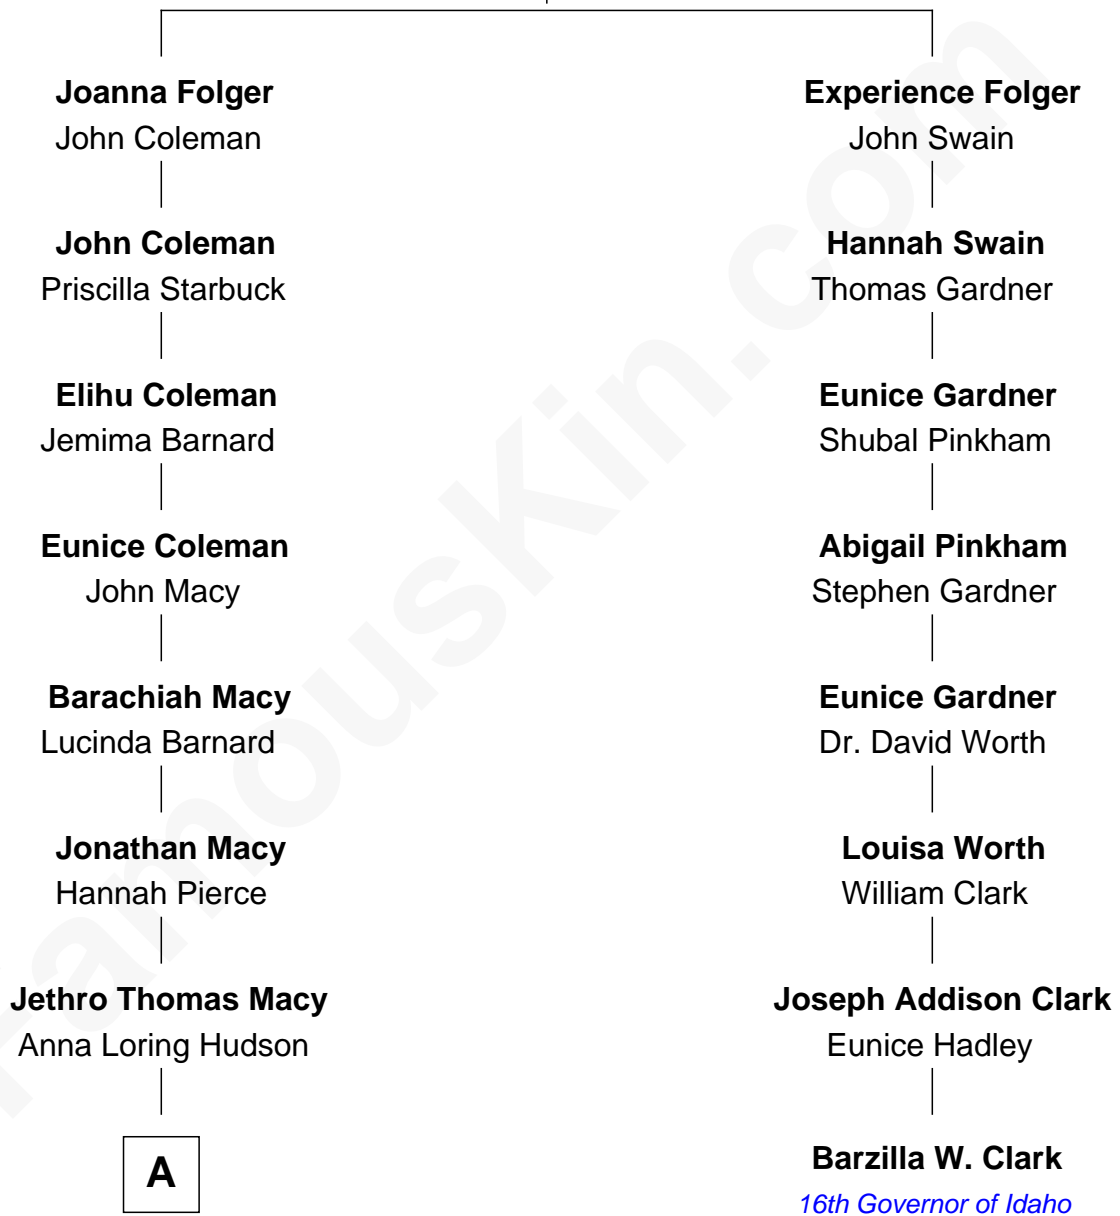

FamousKin.com Relationship Chart of

Matt Bomer

TV and Movie Actor

7th cousin 4 times removed of

Barzilla W. Clark

16th Governor of Idaho

Peter Folger

Mary Morrill

A

Edward Burton Macy

Bessie Lou Hocker

Ishmael Wilford Macy

Fanny Elizabeth Heller

Martha Alice Macy

Victor Bruce Staton

Elizabeth Macy Staton