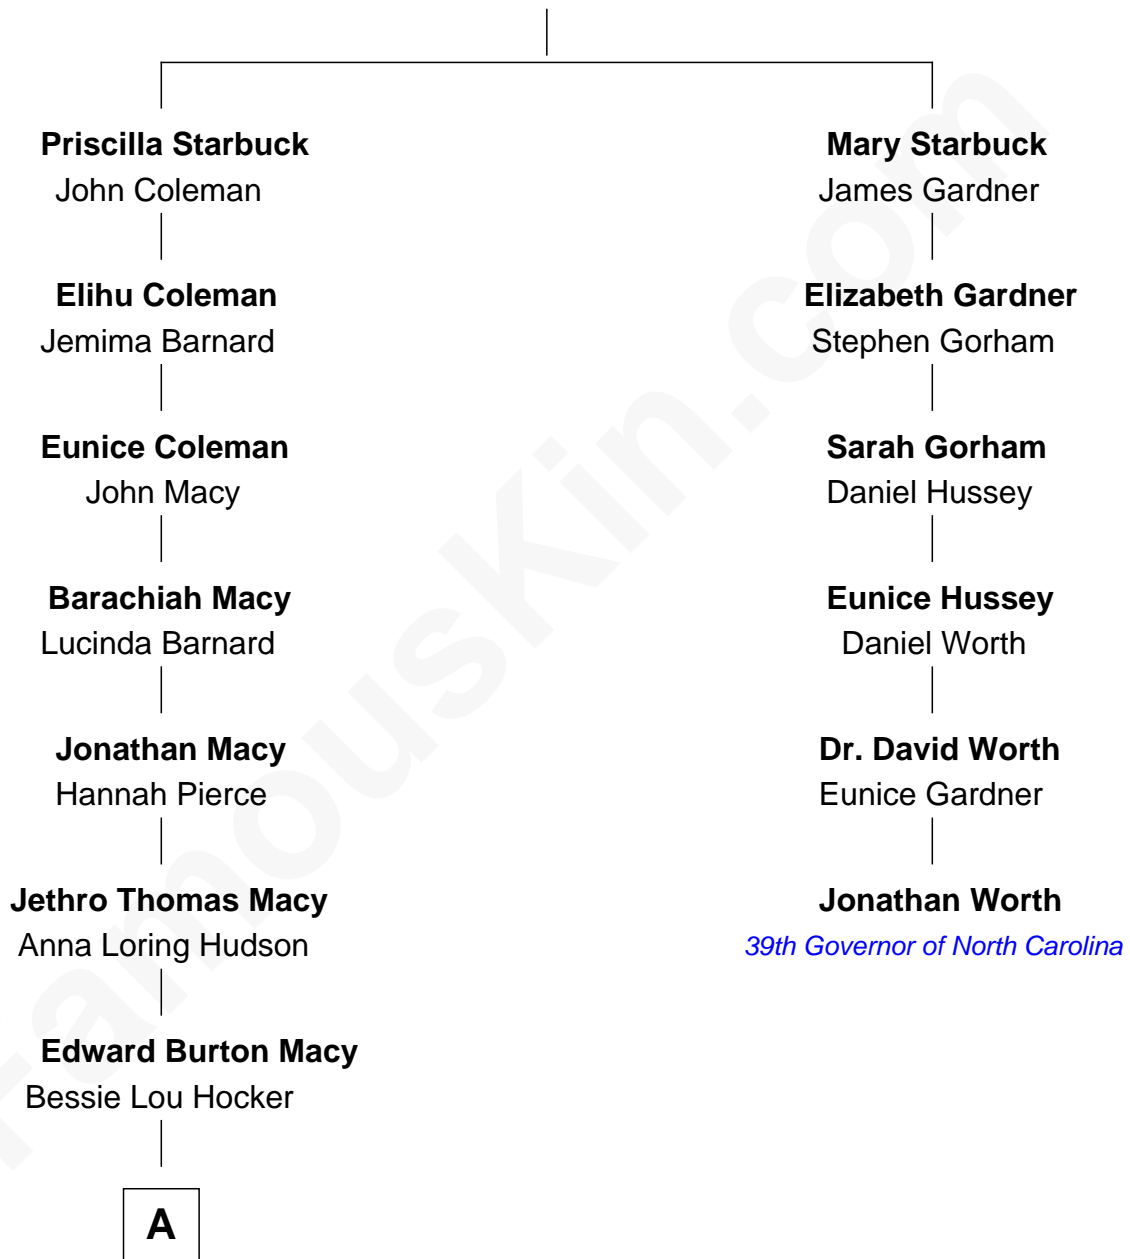

FamousKin.com Relationship Chart of

Matt Bomer

TV and Movie Actor

5th cousin 5 times removed of

Jonathan Worth

39th Governor of North Carolina

Nathaniel Starbuck

Mary Coffin

A

|
Ishmael Wilford Macy

Fanny Elizabeth Heller

|
Martha Alice Macy

Victor Bruce Staton

|
Elizabeth Macy Staton

John O'Neill Bomer

|
Matt Bomer