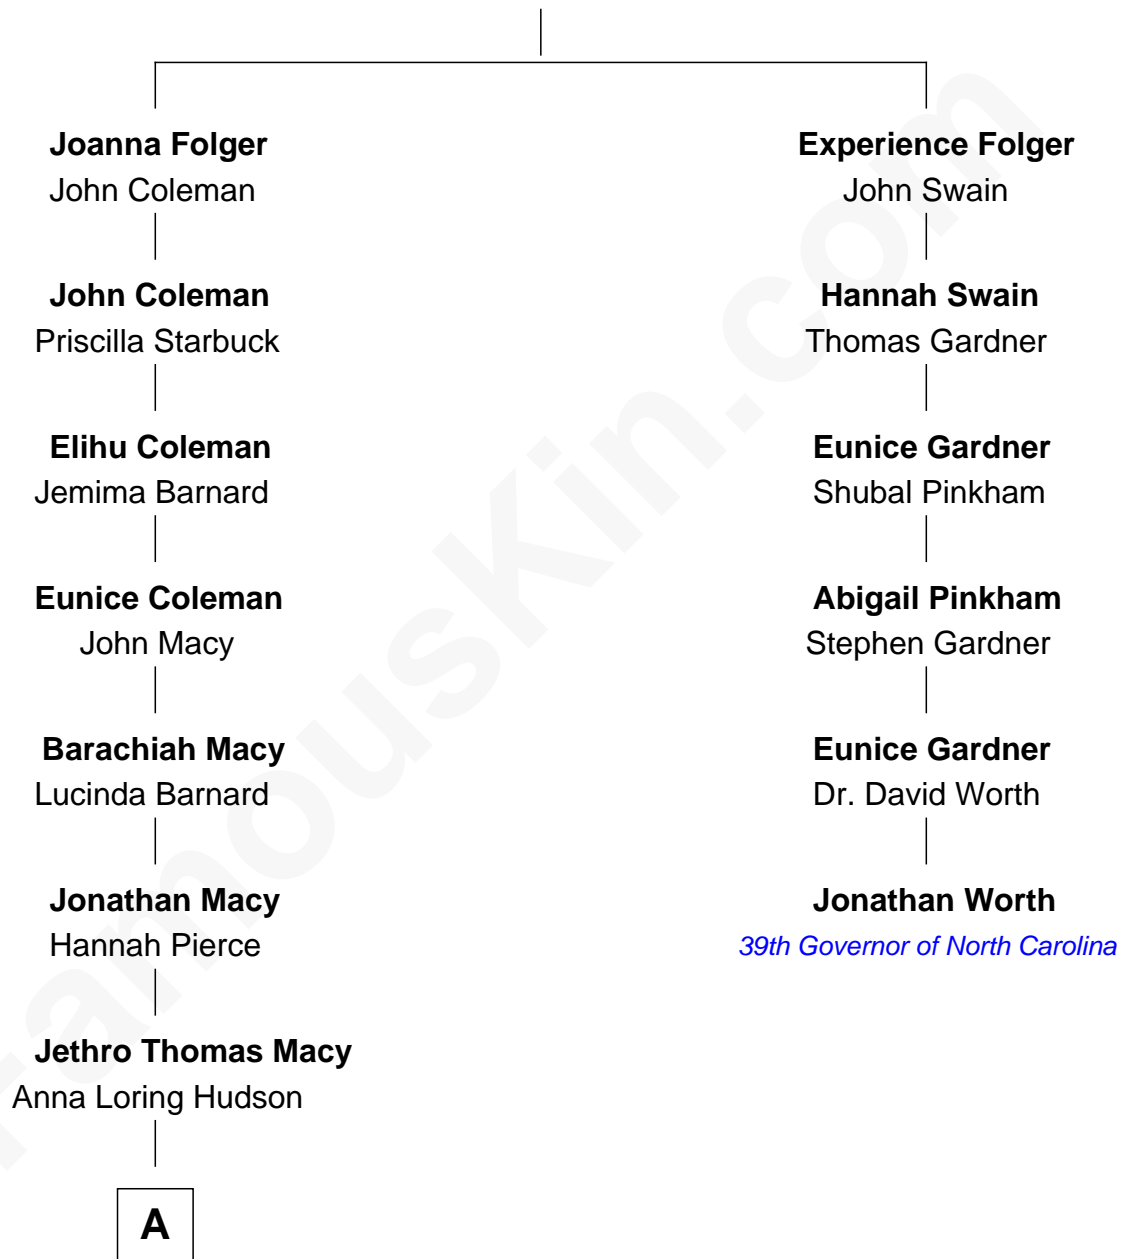

FamousKin.com Relationship Chart of

Matt Bomer

TV and Movie Actor

5th cousin 6 times removed of

Jonathan Worth

39th Governor of North Carolina

Peter Folger

Mary Morrill

A

Edward Burton Macy

Bessie Lou Hocker

Ishmael Wilford Macy

Fanny Elizabeth Heller

Martha Alice Macy

Victor Bruce Staton

Elizabeth Macy Staton