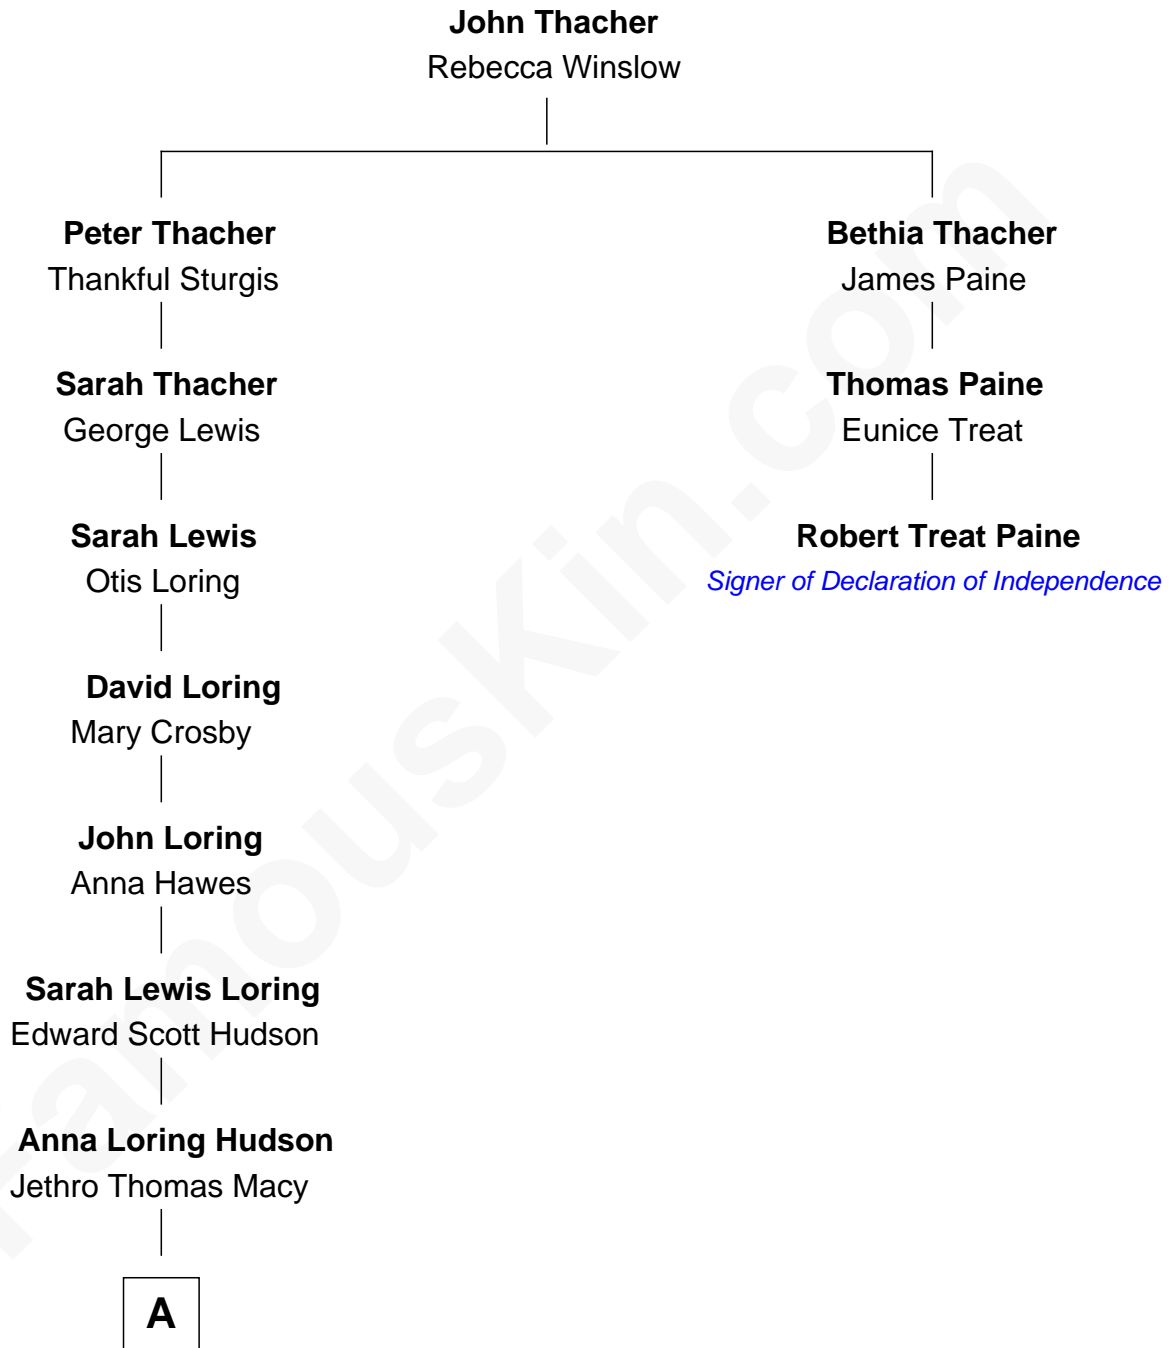

FamousKin.com Relationship Chart of

Matt Bomer

TV and Movie Actor

2nd cousin 9 times removed of

Robert Treat Paine

Signer of the Declaration of Independence

A

Edward Burton Macy

Bessie Lou Hocker

Ishmael Wilford Macy

Fanny Elizabeth Heller

Martha Alice Macy

Victor Bruce Staton

Elizabeth Macy Staton

John O'Neill Bomer

Matt Bomer