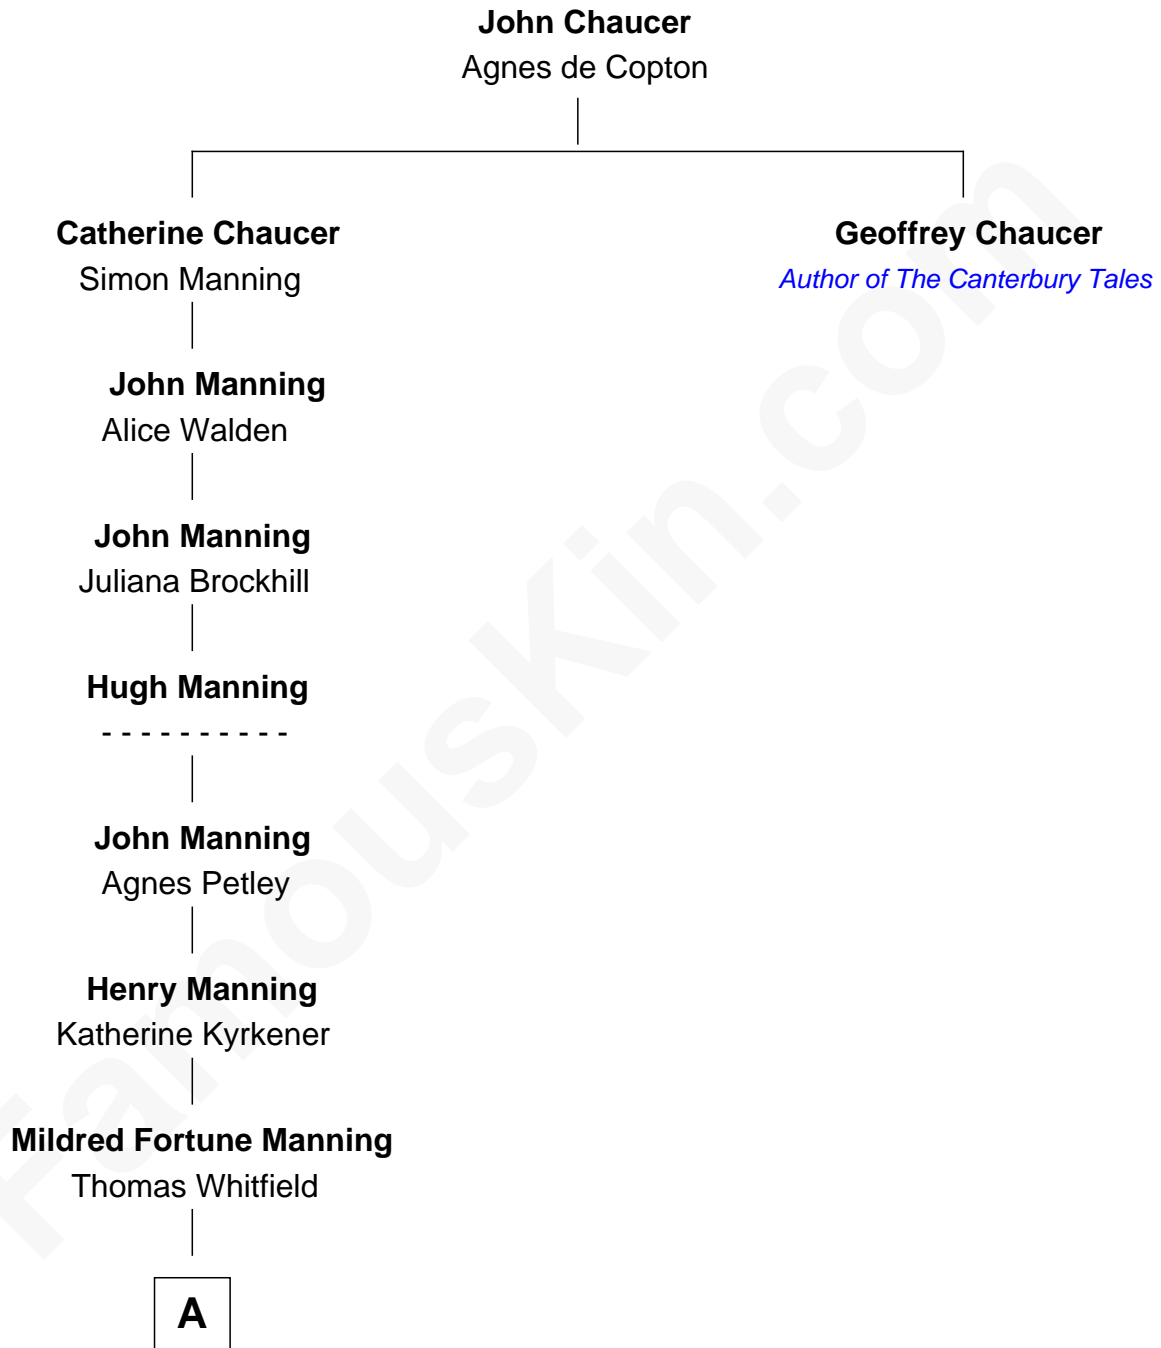

# FamousKin.com Relationship Chart of

**Matt Bomer**

*TV and Movie Actor*

18th great-grandnephew of

**Geoffrey Chaucer**

*English poet and author of The Canterbury Tales*

**B**

|  
**Ishmael Wilford Macy**

Fanny Elizabeth Heller

|  
**Martha Alice Macy**

Victor Bruce Staton

|  
**Elizabeth Macy Staton**

John O'Neill Bomer

|  
**Matt Bomer**

*TV and Movie Actor*

FamousKin.com