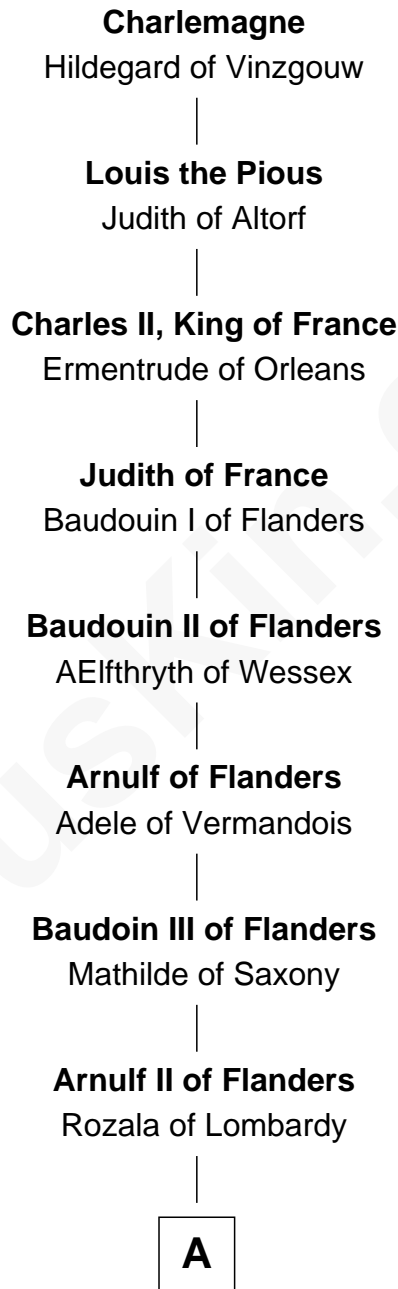

FamousKin.com Relationship Chart of

Matt Bomer

TV and Movie Actor

37th Great-grandson of

Charlemagne

King of the Franks

A

Baudoin IV of Flanders

Ogive of Luxembourg

Baudoin V of Flanders

Adela of France

Matilda of Flanders

William I, King of England

Henry I, King of England

Maud of Scotland

Maud of England