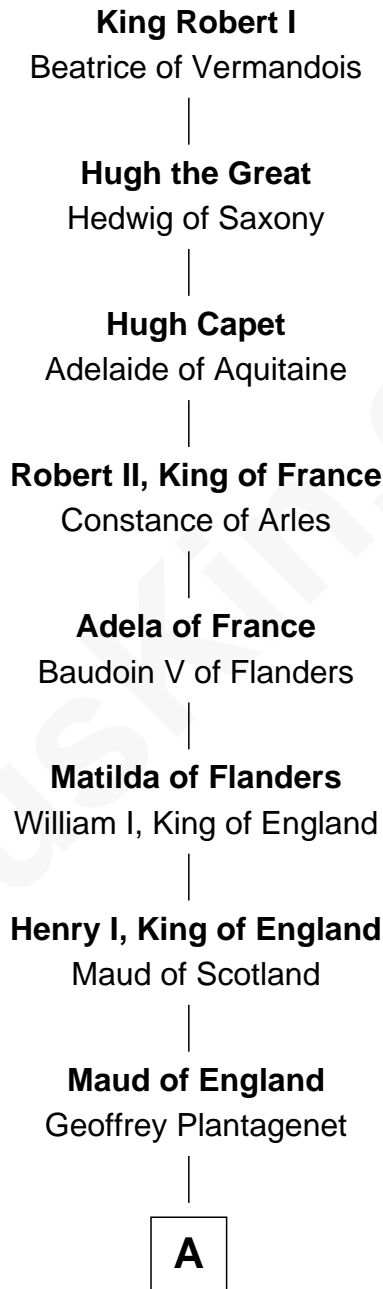

FamousKin.com Relationship Chart of

Matt Bomer

TV and Movie Actor

32nd Great-grandson of

King Robert I

King of France

A

Henry II, King of England

Eleanor of Aquitaine

John, King of England

Isabelle of Angoulême

Richard Plantagenet

Sir Richard of Cornwall

Joan - - - - -

Joan of Cornwall

Sir John Howard