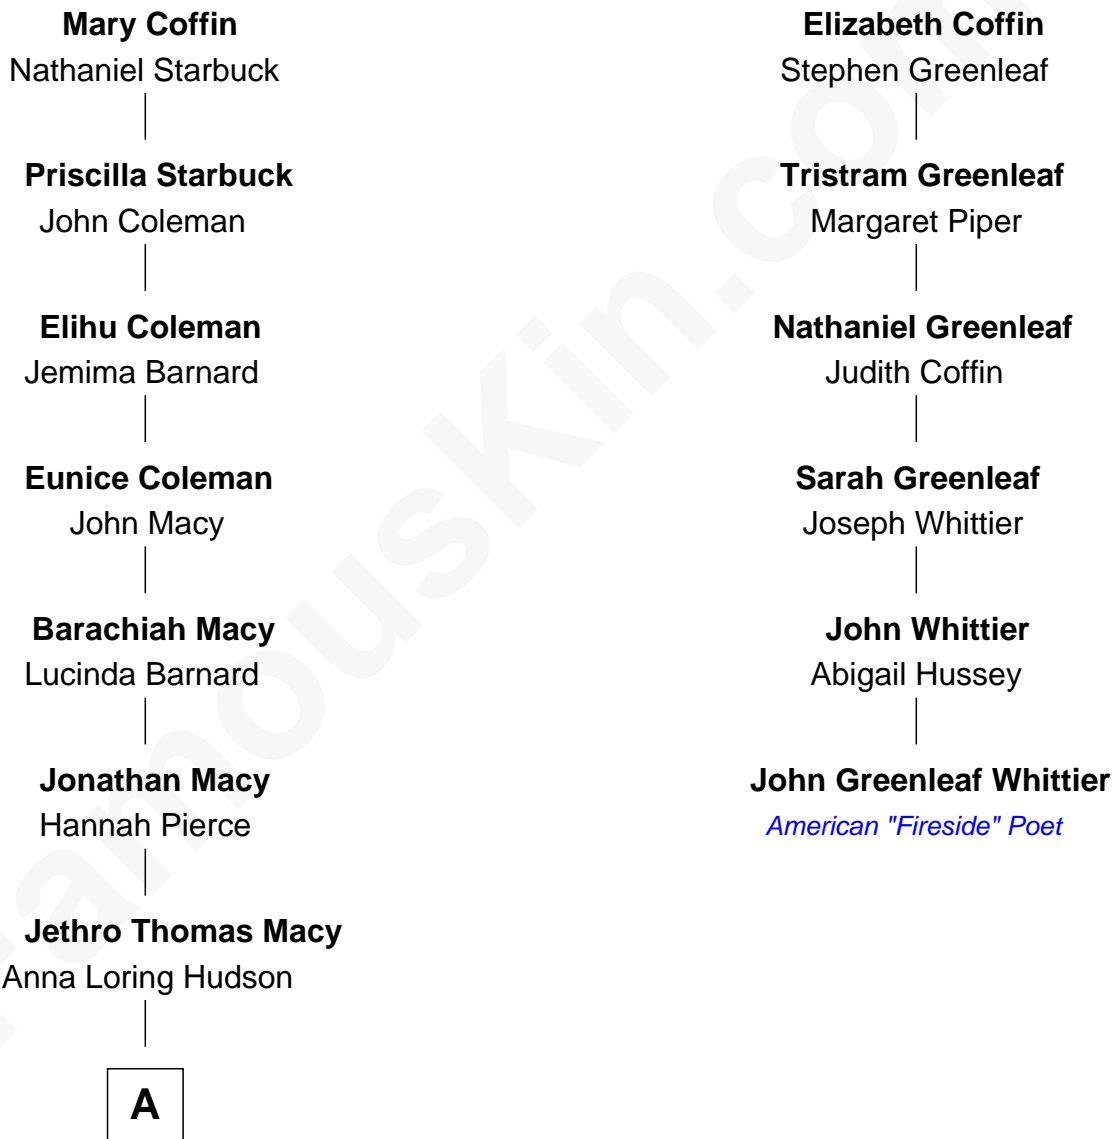

# FamousKin.com Relationship Chart of

**Matt Bomer**

*TV and Movie Actor*

5th cousin 6 times removed of

**John Greenleaf Whittier**

*American "Fireside" Poet*

**Tristram Coffin**

Dionis Stevens

**A**

Edward Burton Macy

Bessie Lou Hocker

Ishmael Wilford Macy

Fanny Elizabeth Heller

Martha Alice Macy

Victor Bruce Staton

Elizabeth Macy Staton