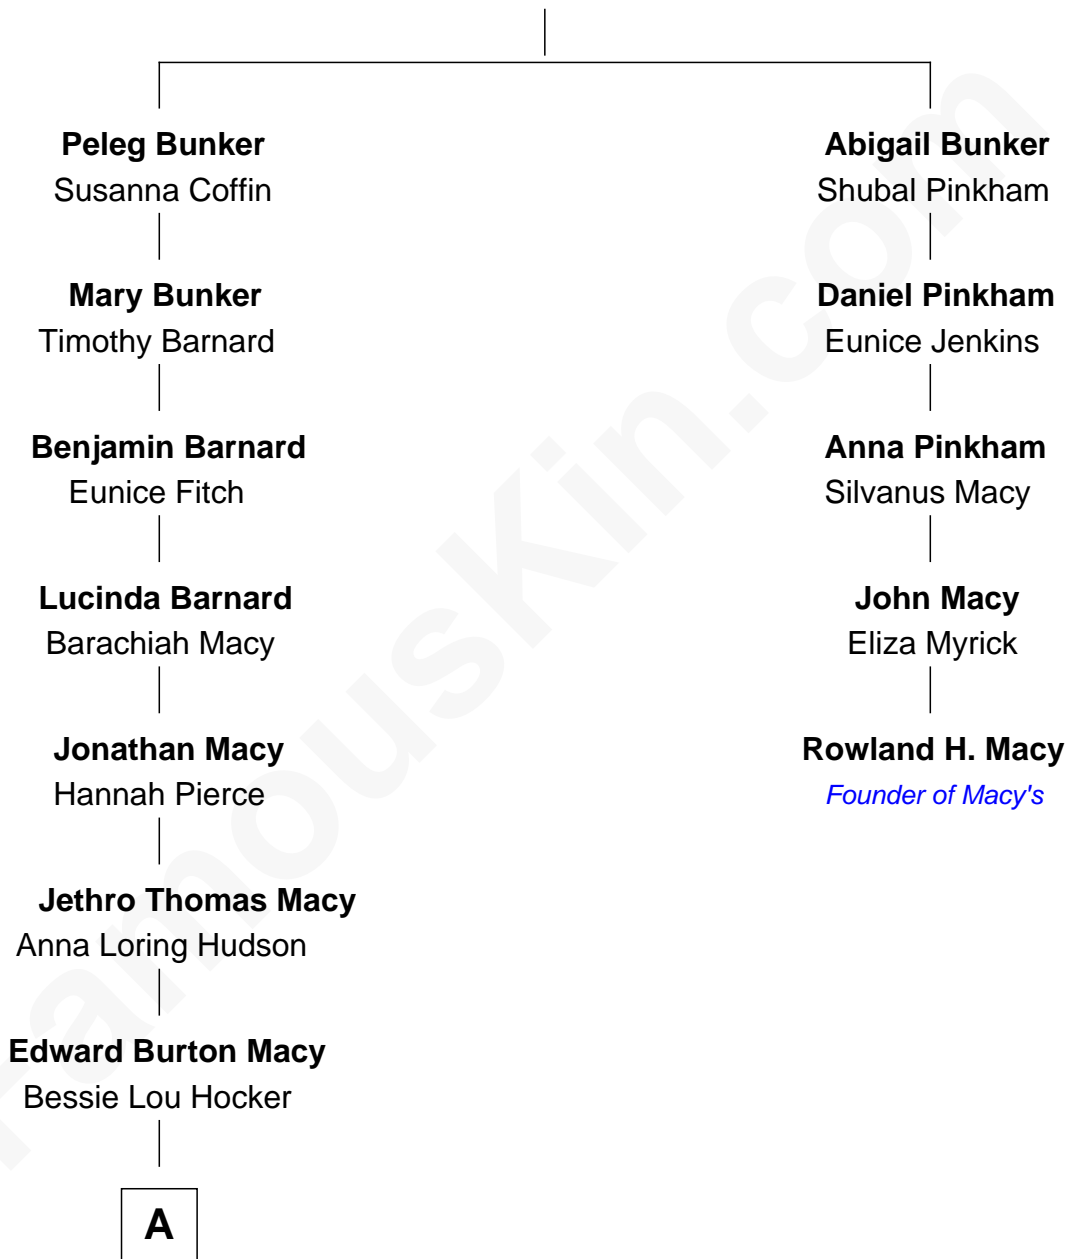

# FamousKin.com Relationship Chart of

**Matt Bomer**

*TV and Movie Actor*

4th cousin 6 times removed of

**Rowland H. Macy**

*Founder of Macy's*

**William Bunker**

Mary Macy

**A**

|  
**Ishmael Wilford Macy**

Fanny Elizabeth Heller

|  
**Martha Alice Macy**

Victor Bruce Staton

|  
**Elizabeth Macy Staton**

John O'Neill Bomer

|  
**Matt Bomer**