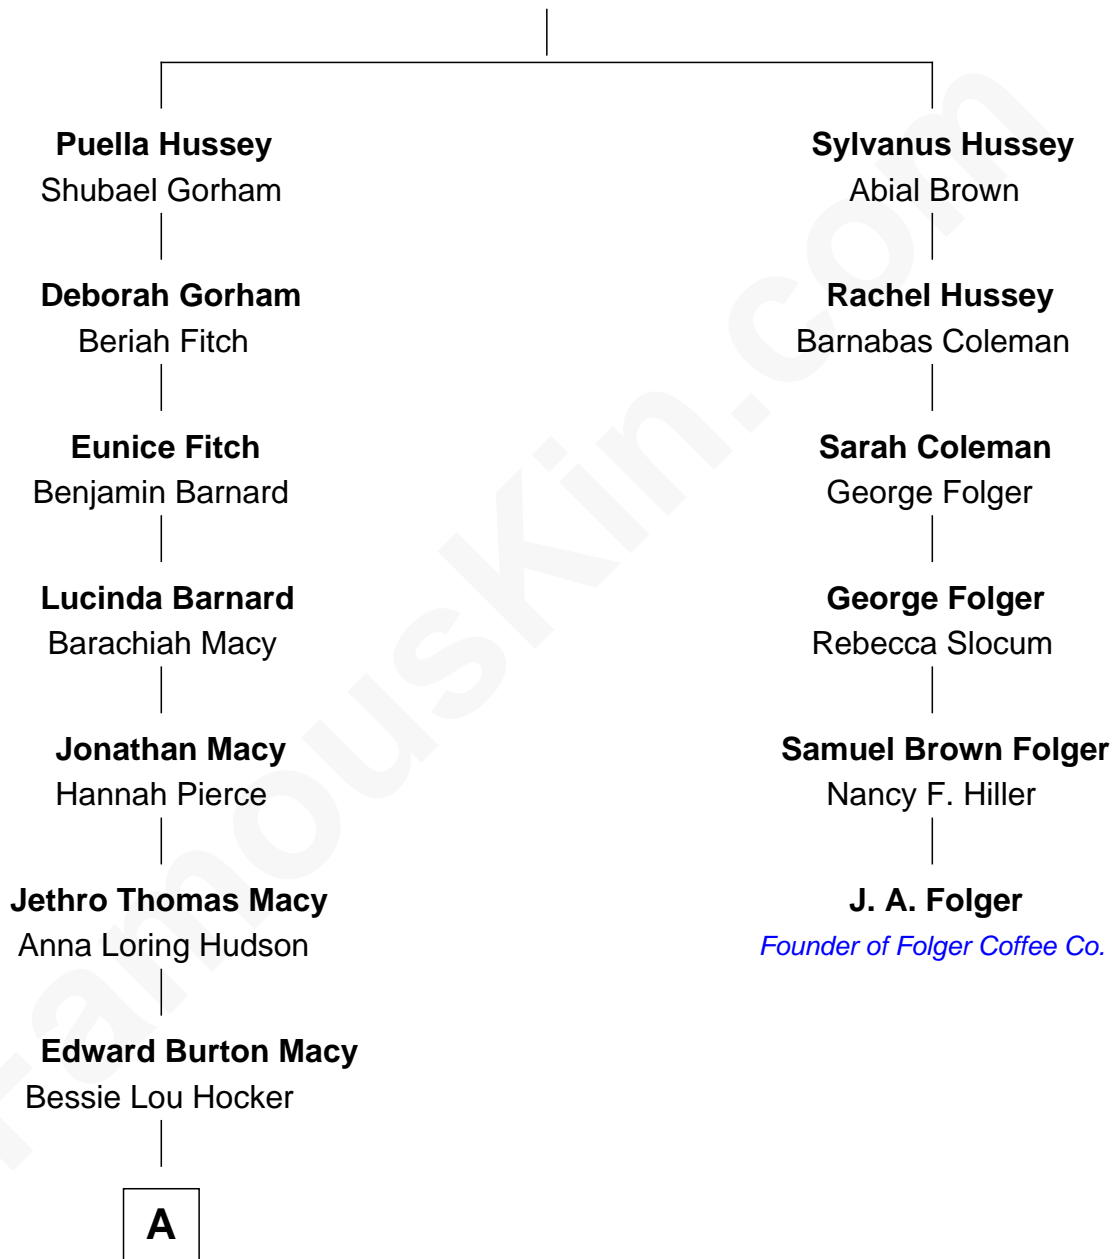

FamousKin.com Relationship Chart of

Matt Bomer

TV and Movie Actor

5th cousin 5 times removed of

J. A. Folger

Founder of Folger Coffee Company

Stephen Hussey

Martha Bunker

A

|
Ishmael Wilford Macy

Fanny Elizabeth Heller

|
Martha Alice Macy

Victor Bruce Staton

|
Elizabeth Macy Staton

John O'Neill Bomer

|
Matt Bomer