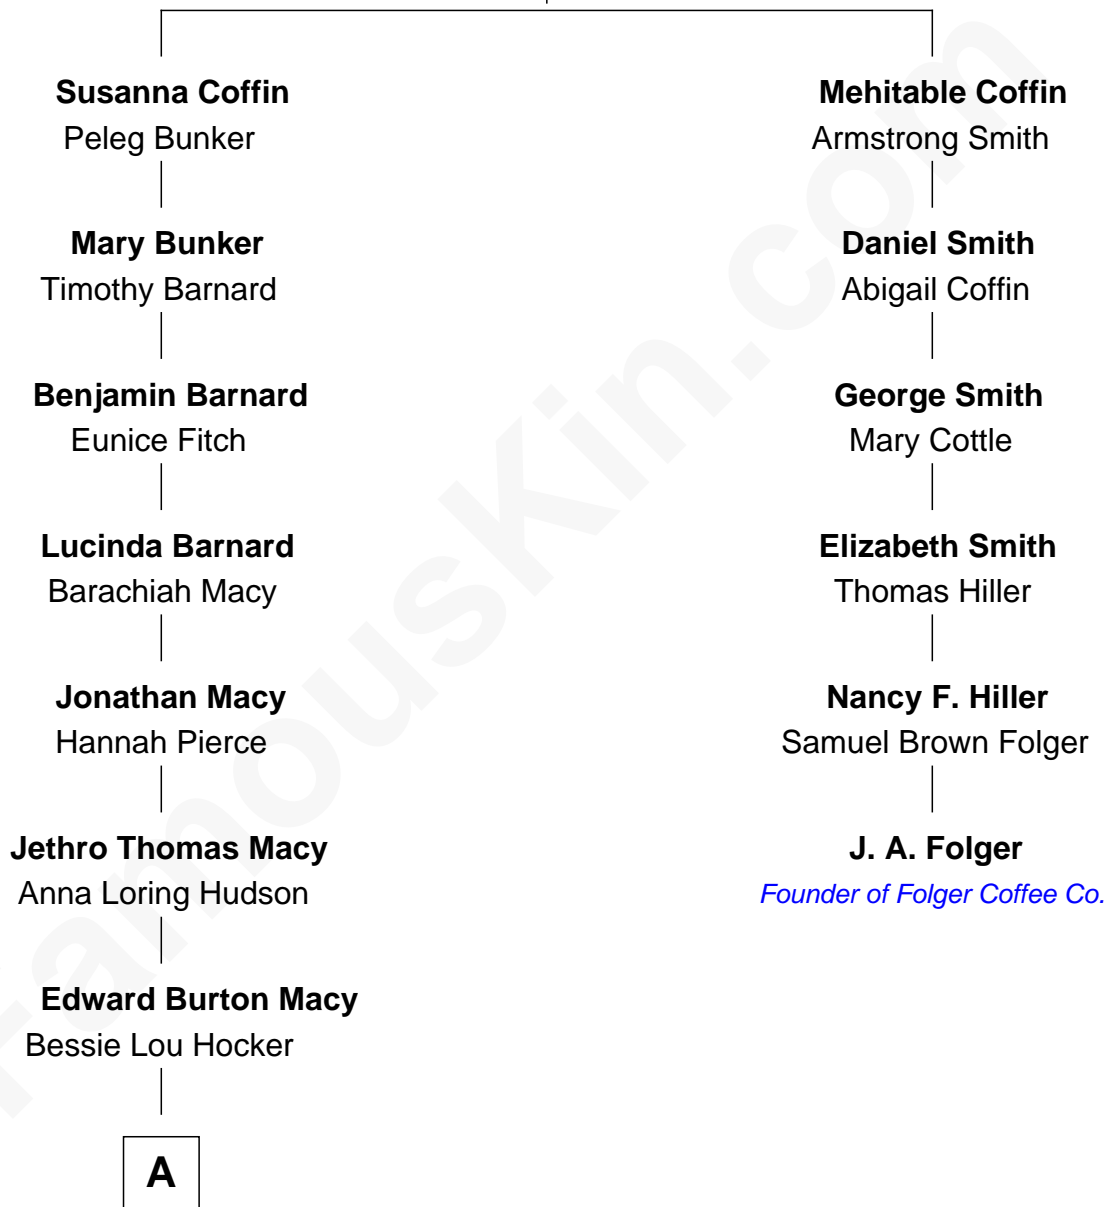

FamousKin.com Relationship Chart of

Matt Bomer

TV and Movie Actor

5th cousin 5 times removed of

J. A. Folger

Founder of Folger Coffee Company

Stephen Coffin

Mary Bunker

A

|
Ishmael Wilford Macy

Fanny Elizabeth Heller

|
Martha Alice Macy

Victor Bruce Staton

|
Elizabeth Macy Staton

John O'Neill Bomer

|
Matt Bomer