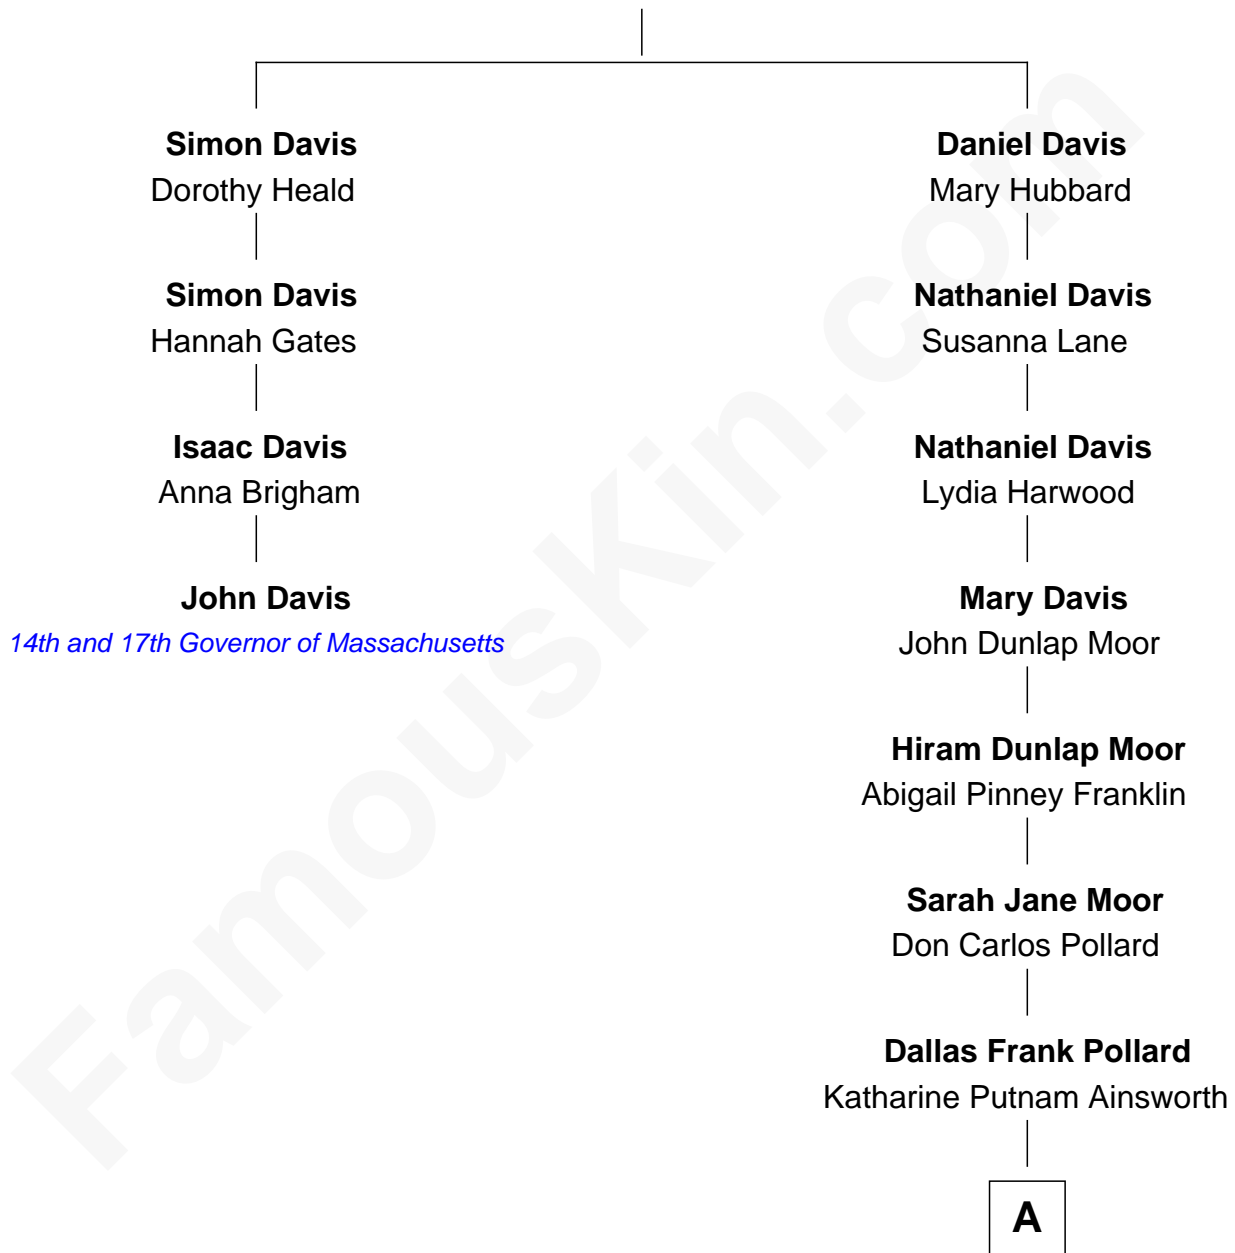

# FamousKin.com Relationship Chart of

**John Davis**

*14th and 17th Governor of Massachusetts*

3rd cousin 5 times removed of

**Orson Bean**

*TV Actor*

**Samuel Davis**

Mary Meadows

**A**

Marion Ainsworth Pollard

George Frederick Burrows

**Orson Bean**

*TV Actor*

FamousKin.com