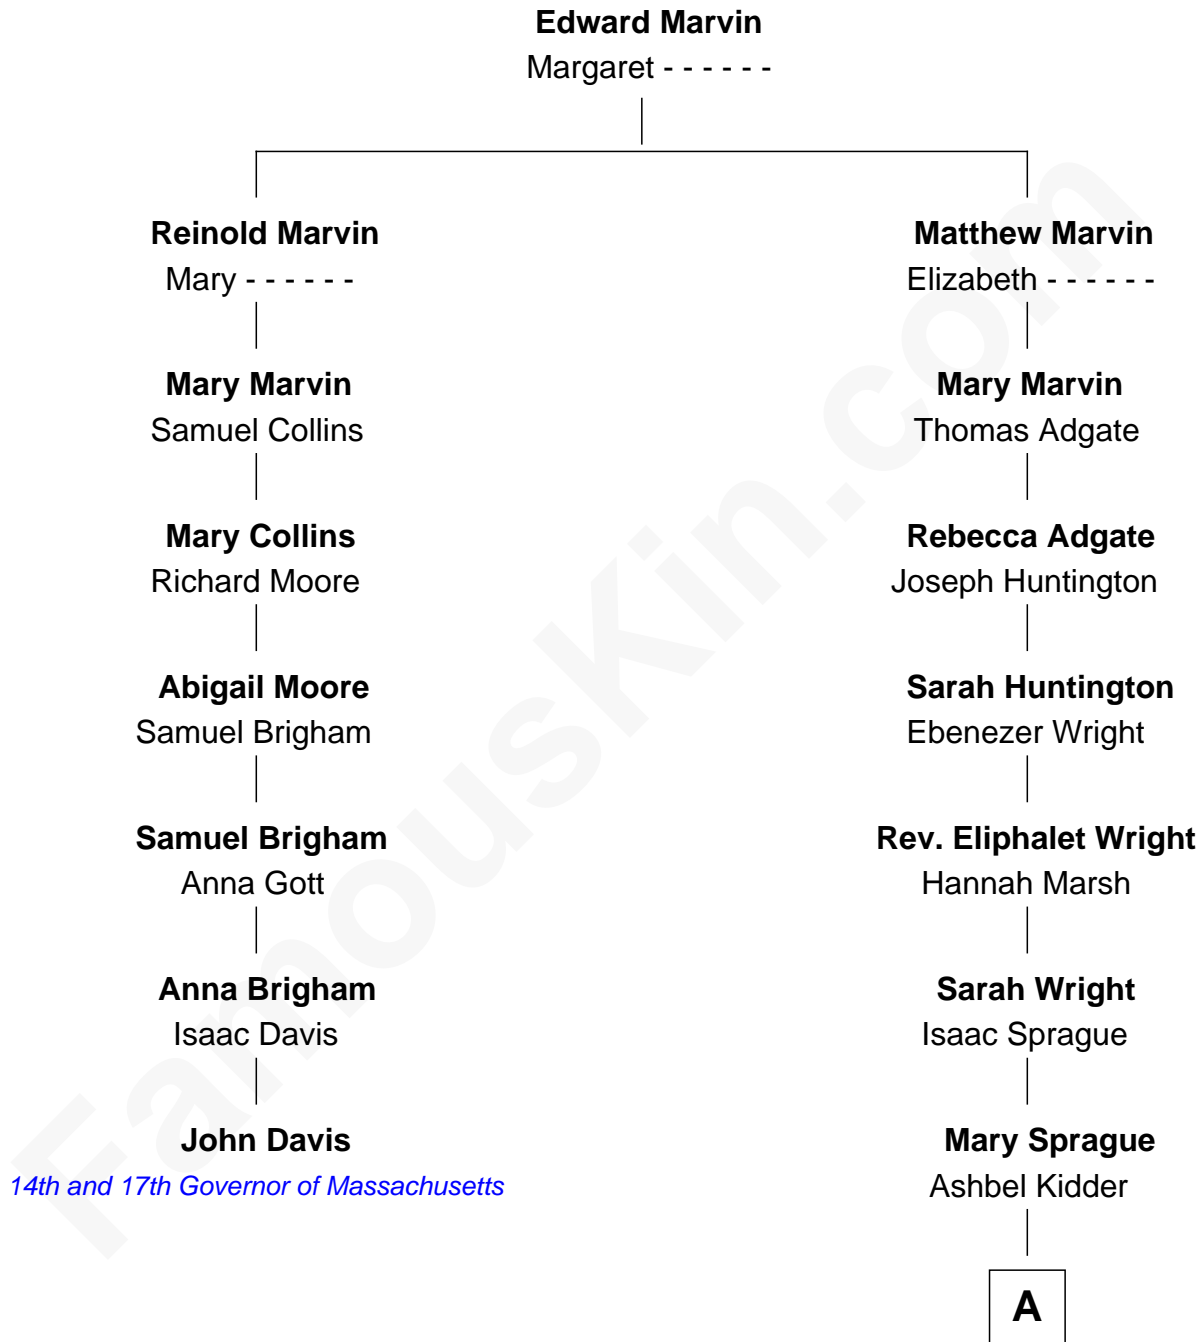

## Relationship Chart of

### John Davis

14th and 17th Governor of Massachusetts

6th cousin 4 times removed of

**Margot Kidder**

TV and Movie Actress

**A**

—  
**Willard Kidder**

Louise Kendall  
—