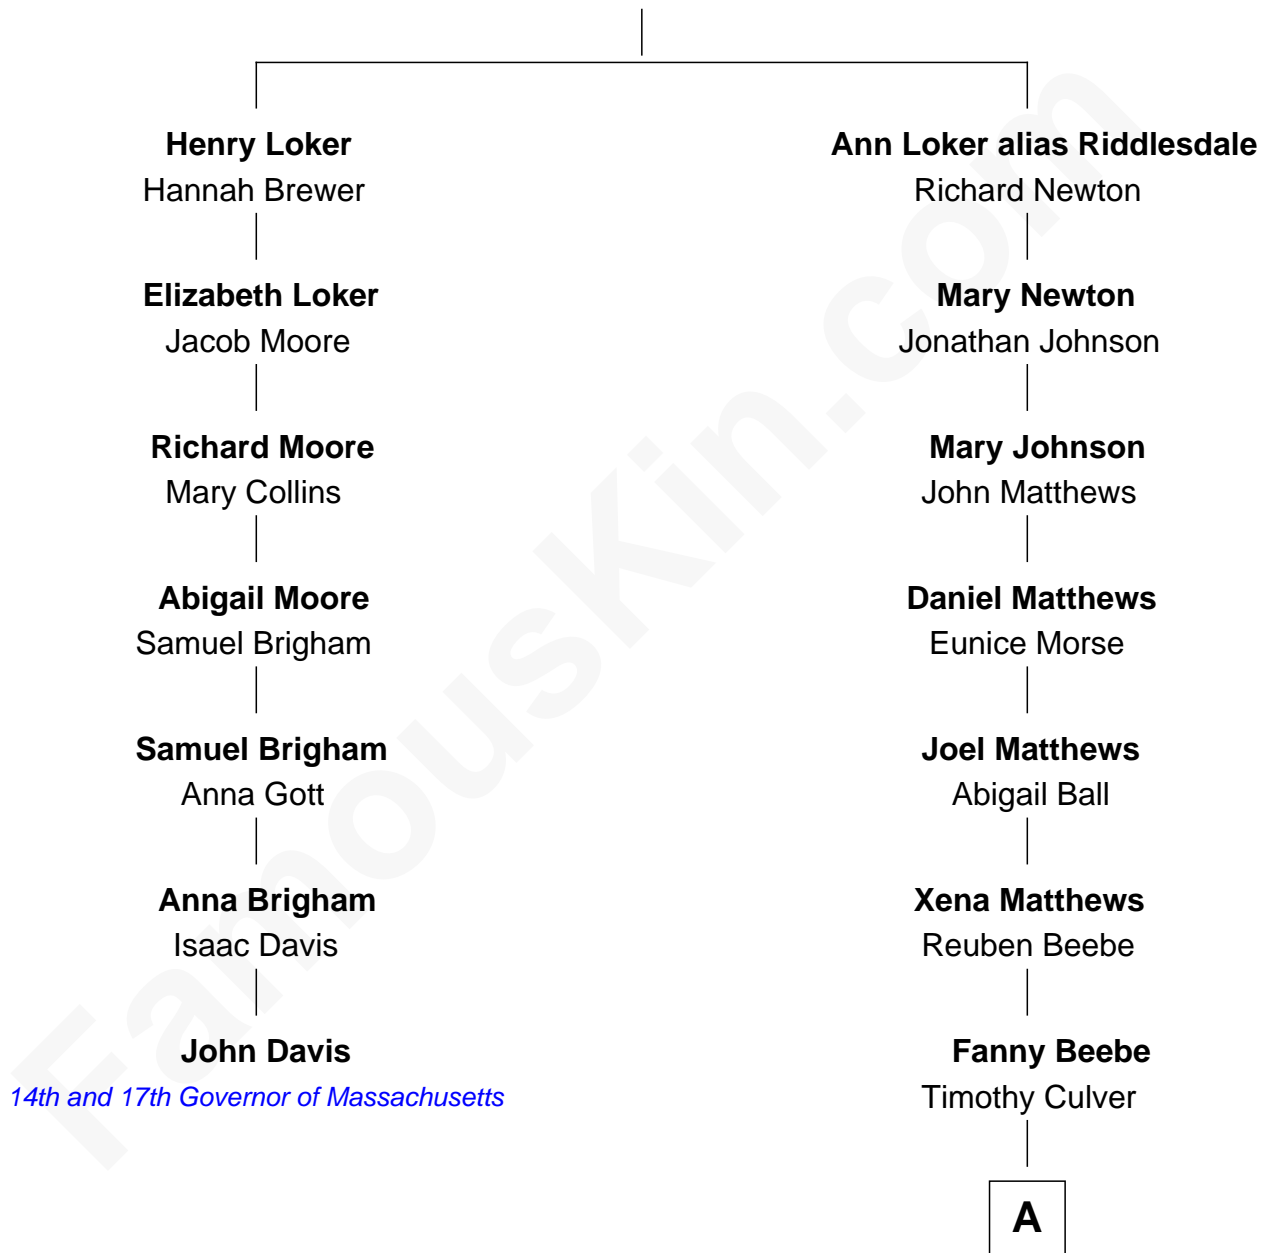

FamousKin.com

Relationship Chart of

John Davis

14th and 17th Governor of Massachusetts

6th cousin 6 times removed of

Shelley Fabares

TV and Movie Actress

Henry Loker alias Riddlesdale

Elizabeth - - - - -

A

Asahel Culver

Phoebe Ann Lane

Evelyn S. Culver

Isaac Emory Rumsey

James C. Rumsey

Ettie May Lawton