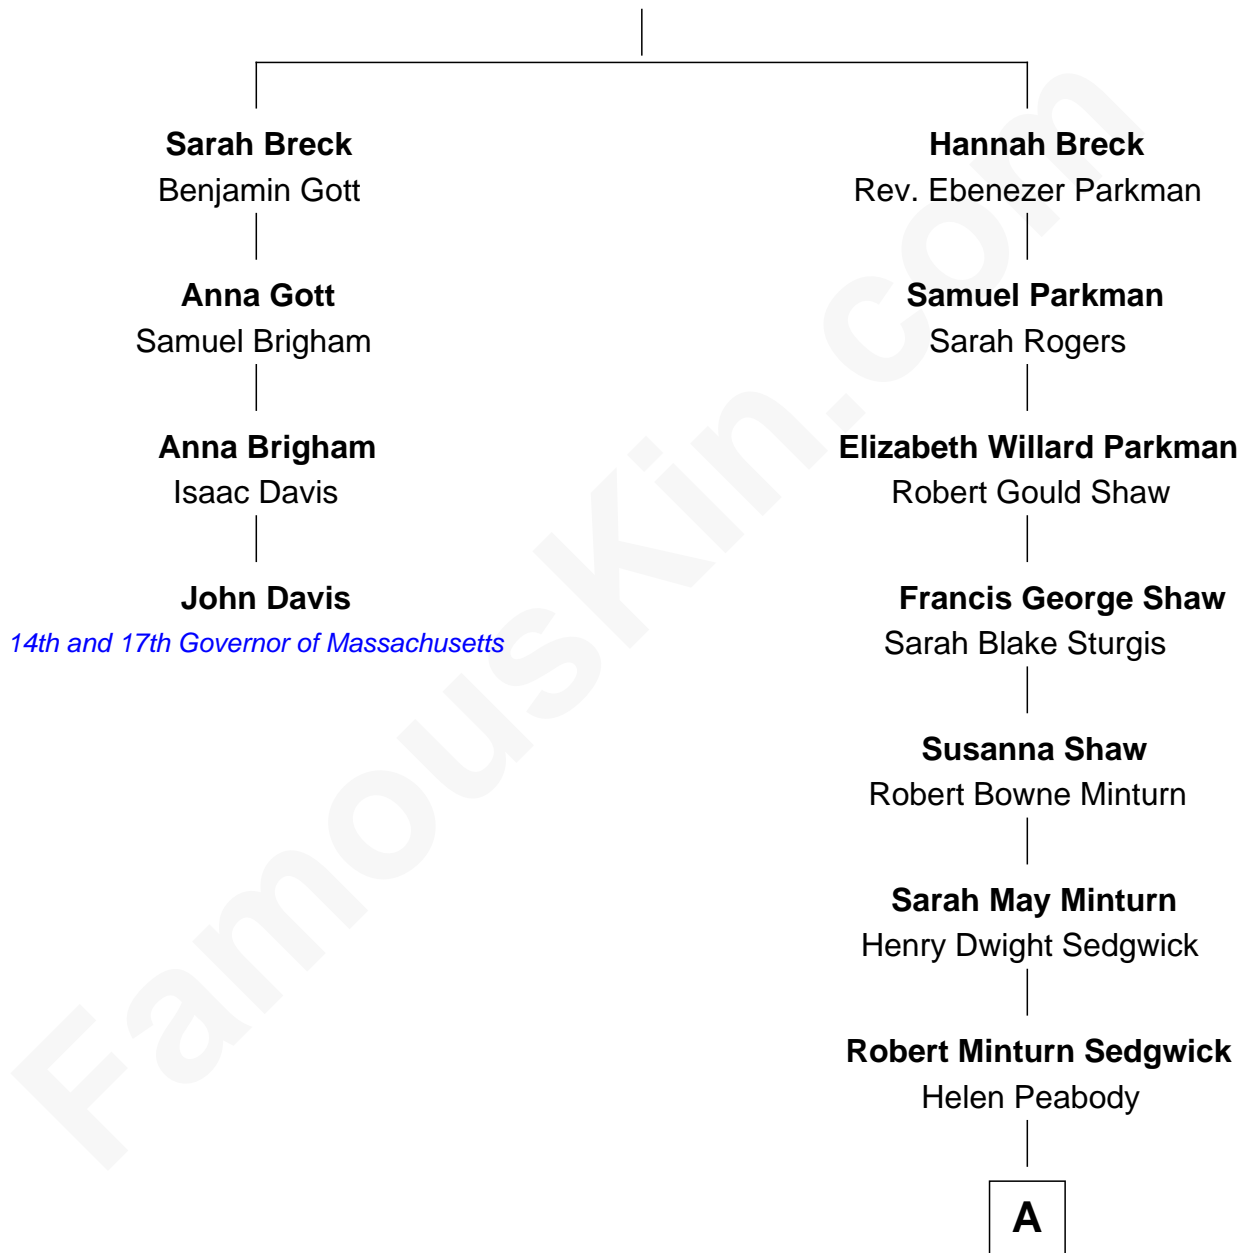

## Relationship Chart of

### John Davis

14th and 17th Governor of Massachusetts

3rd cousin 5 times removed of

### Kyra Sedgwick

TV and Movie Actress

**Robert Breck**  
Elizabeth Wainwright

A

Henry Dwight Sedgwick

Patricia Ann Rosenwald

Kyra Sedgwick

*TV and Movie Actress*