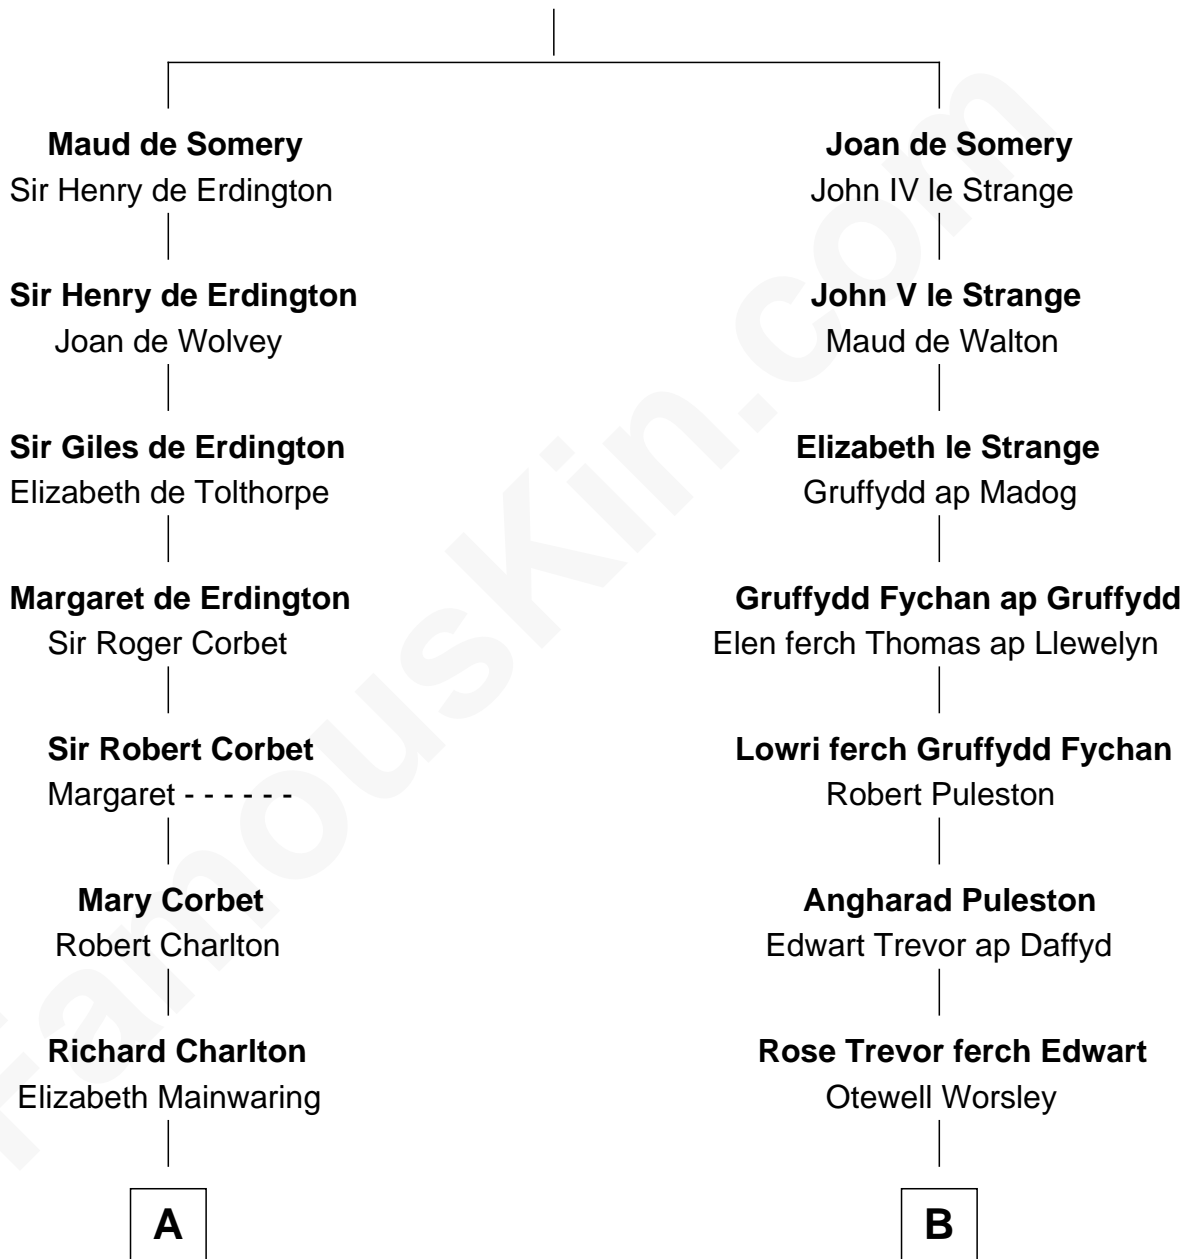

FamousKin.com

Relationship Chart of

John Davis

14th and 17th Governor of Massachusetts

17th cousin 4 times removed of

Jennifer Coolidge
TV and Movie Actress

Sir Roger de Somery
Nichole d'Aubenev

C

—
Sarah Elizabeth Appleton

Amos Adams Lawrence

—
Hetty Sullivan Lawrence

Frederic Cunningham

—
Susannah Cunningham

John Templeman Coolidge

—
Paul Constant Coolidge

Gretchen Ann Knauff