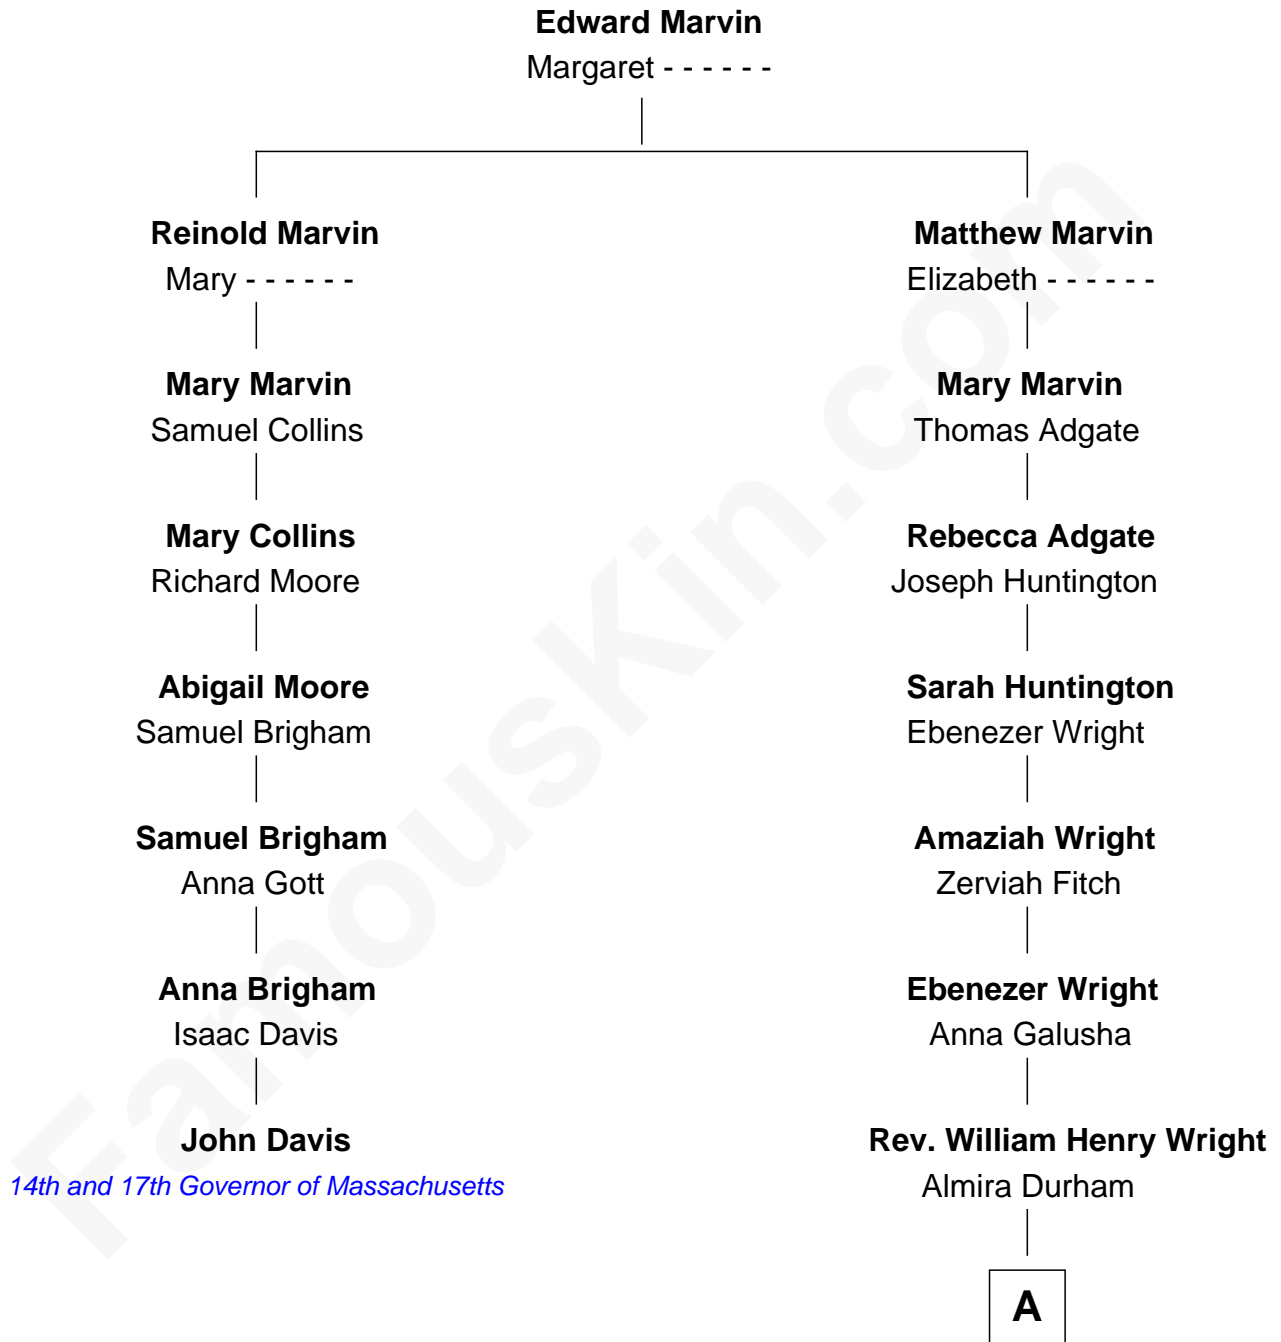

FamousKin.com

Relationship Chart of

John Davis

14th and 17th Governor of Massachusetts

6th cousin 3 times removed of

James B. A. Robertson
4th Governor of Oklahoma

A

—
Horace Wright

Maria Elizabeth Williams

—
Clarissa Martha Wright

James Brooks Ayers Robertson

—
James B. A. Robertson

4th Governor of Oklahoma

FamousKin.com