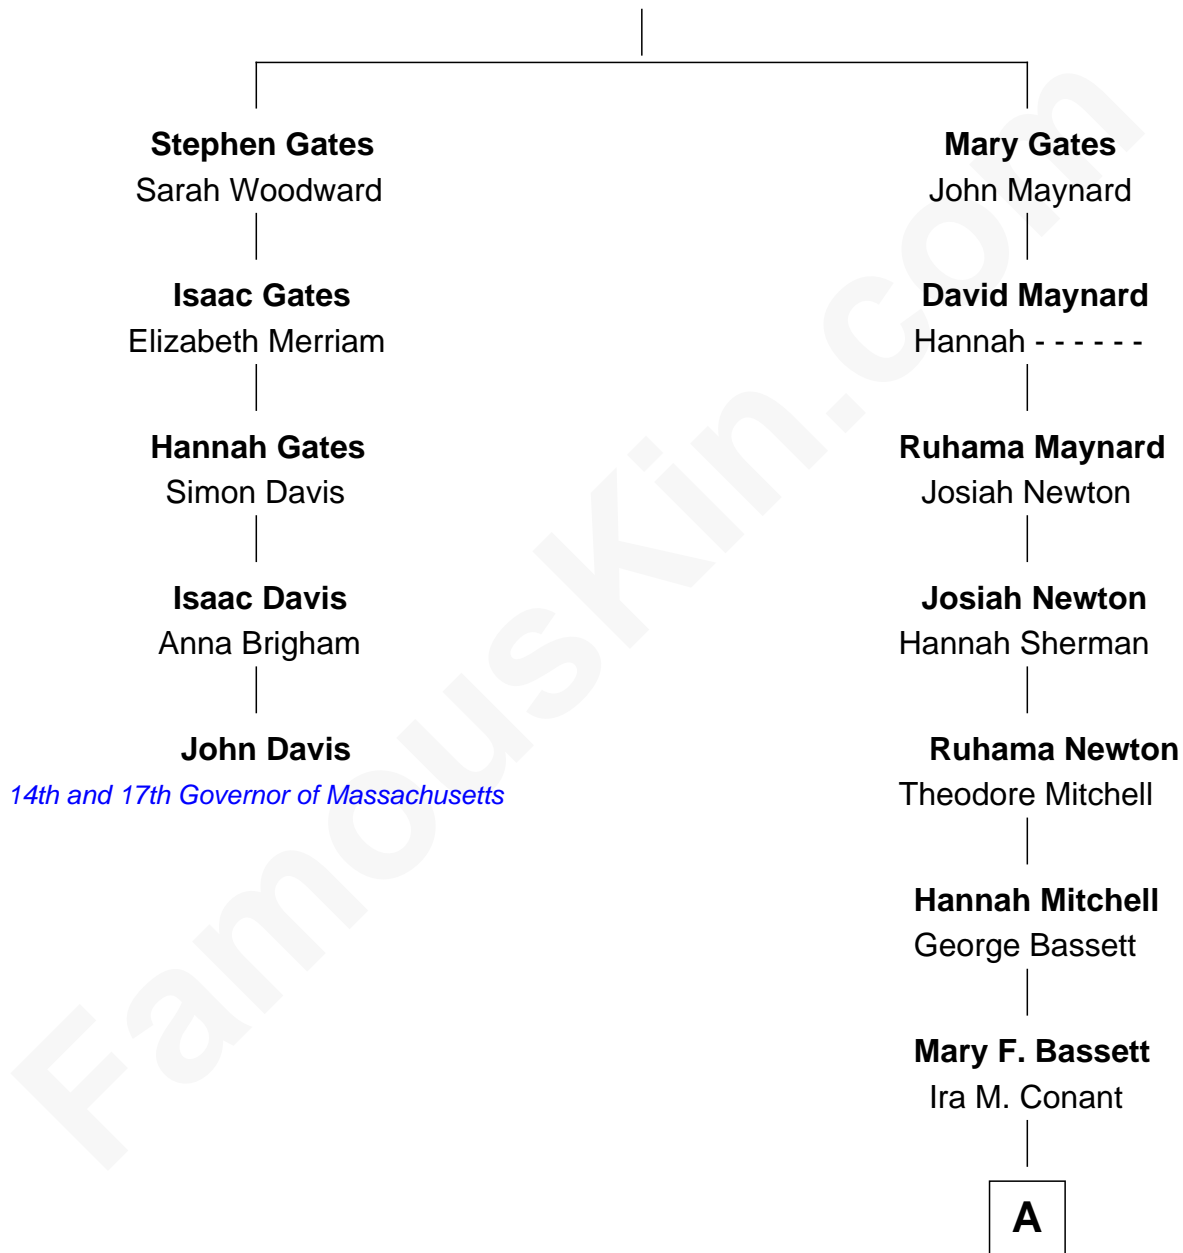

FamousKin.com Relationship Chart of

John Davis

14th and 17th Governor of Massachusetts

4th cousin 7 times removed of

Nat Faxon

Actor, Comedian, Director and Screenwriter

Stephen Gates

Ann Neave

A

Herbert Ira Conant

Alleda B. Pierce

Marie Bassett Conant

Dr. Nathaniel Wales Faxon

William Otis Faxon

Frances Mary Parker

Dr. David Parker Faxon

Monica Andrea Kersten

Nat Faxon

Actor, Comedian, Director and Screenwriter