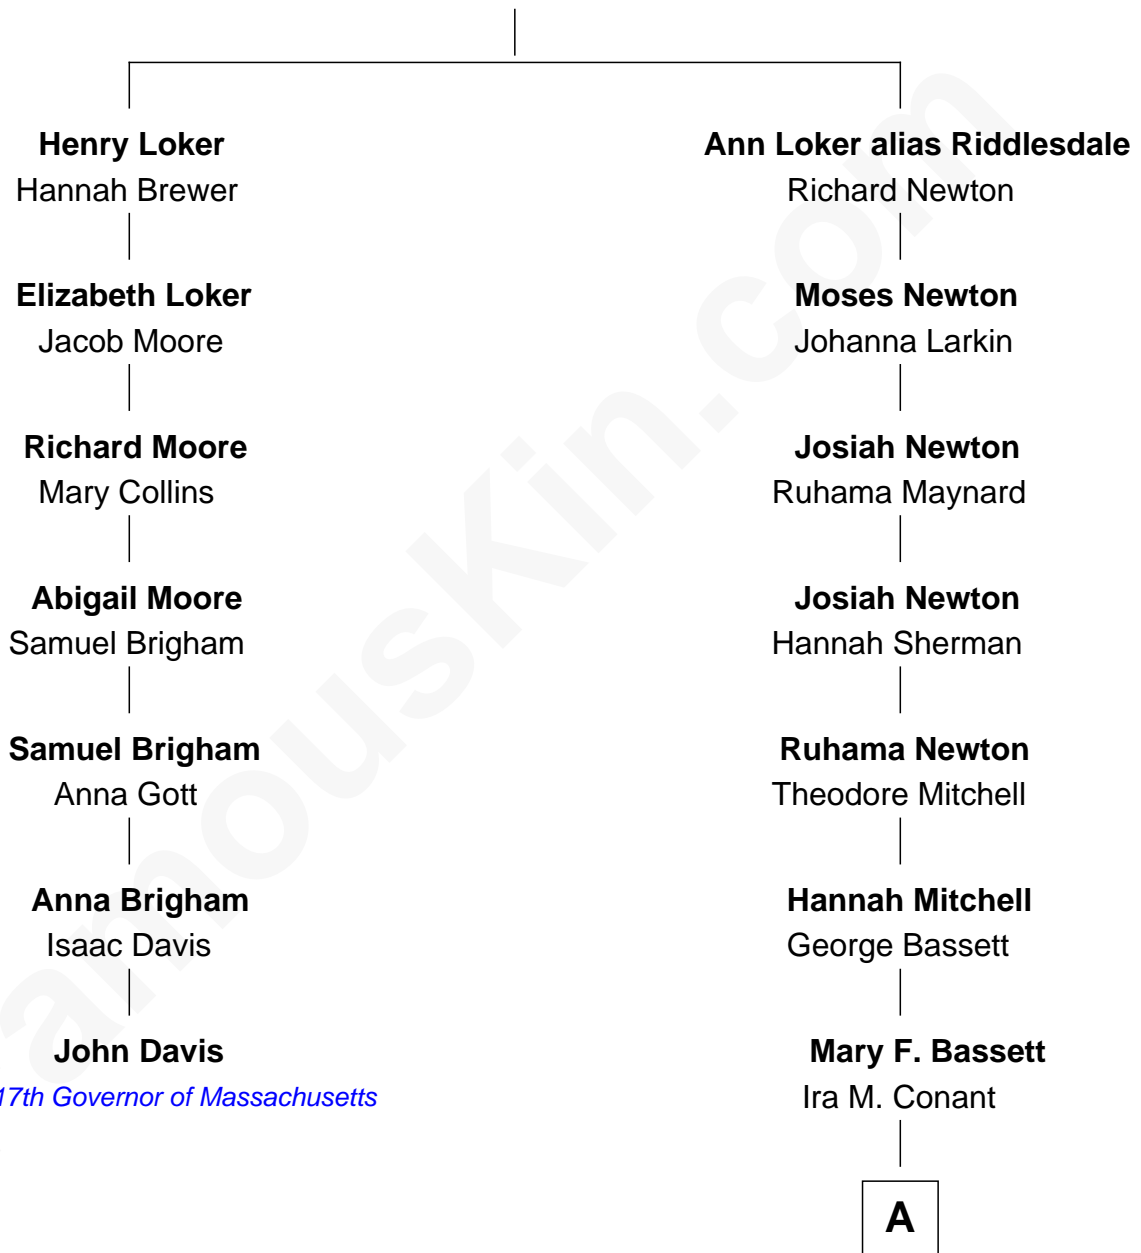

FamousKin.com Relationship Chart of

John Davis

14th and 17th Governor of Massachusetts

6th cousin 5 times removed of

Nat Faxon

Actor, Comedian, Director and Screenwriter

Henry Loker alias Riddlesdale

Elizabeth - - - - -

A

Herbert Ira Conant

Alleda B. Pierce

Marie Bassett Conant

Dr. Nathaniel Wales Faxon

William Otis Faxon

Frances Mary Parker

Dr. David Parker Faxon

Monica Andrea Kersten

Nat Faxon

Actor, Comedian, Director and Screenwriter