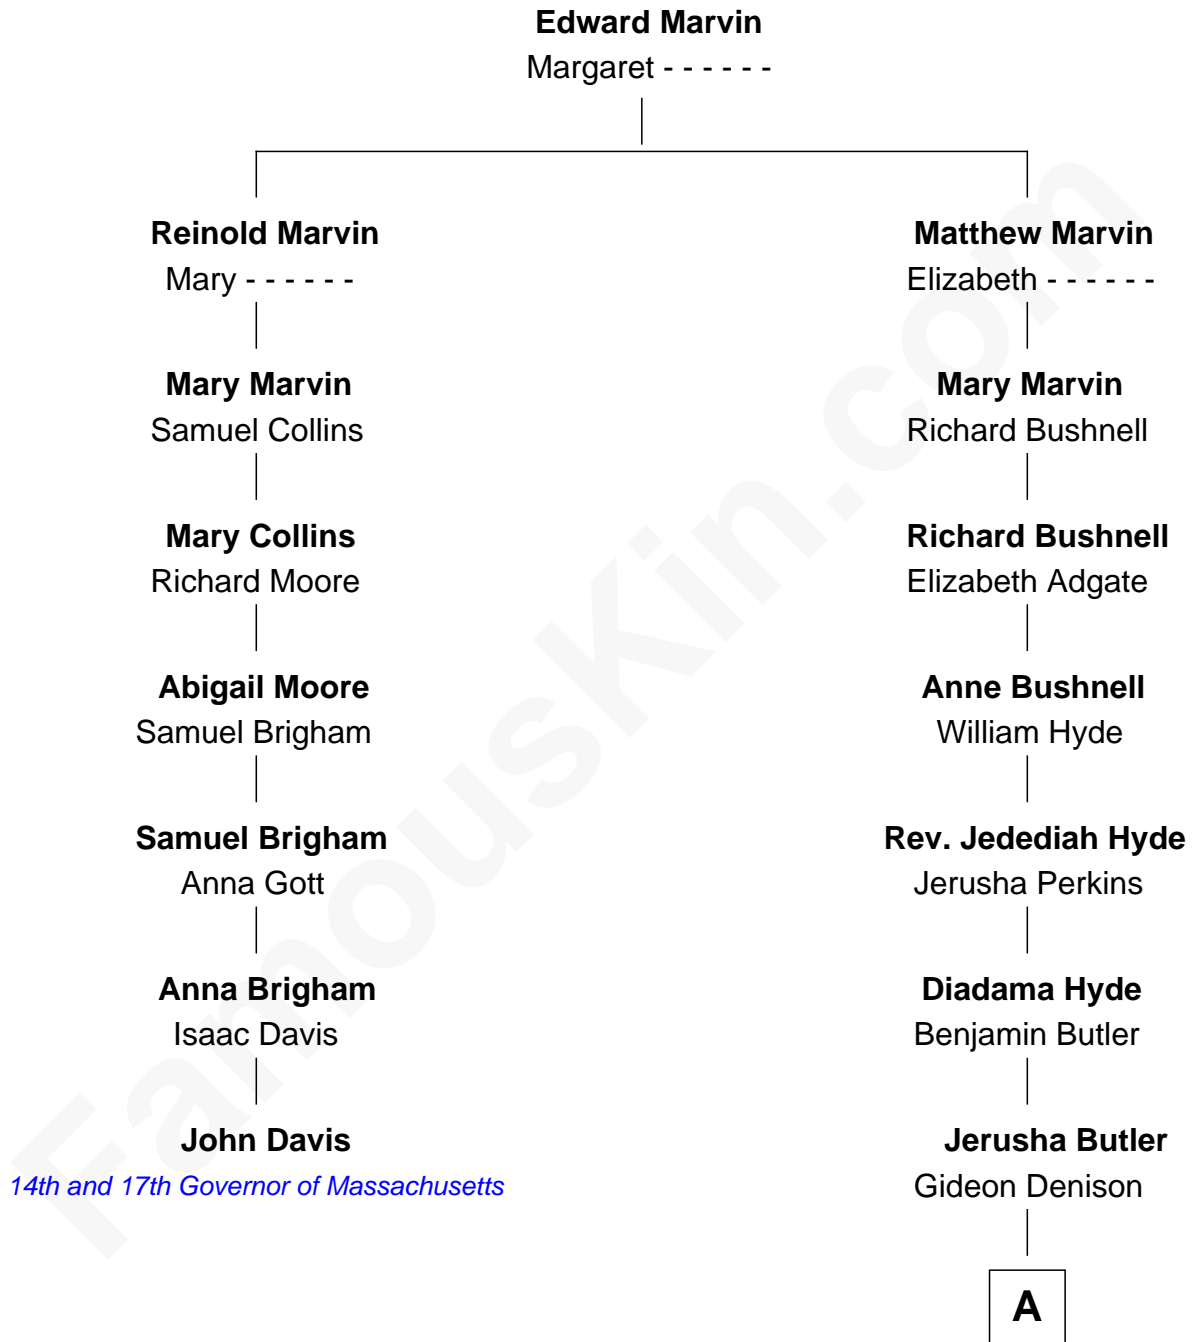

FamousKin.com

Relationship Chart of

John Davis

14th and 17th Governor of Massachusetts

6th cousin 7 times removed of

Parker Stevenson
TV and Movie Actor

A

Minerva Denison

Commodore John Rodgers

Louisa Rodgers

Maj. Gen. Montgomery Cunningham Meigs

Mary Montgomery Meigs

Col. Joseph Hancock Taylor

Evelyn Taylor

Eli Kirk Price

Philip Price