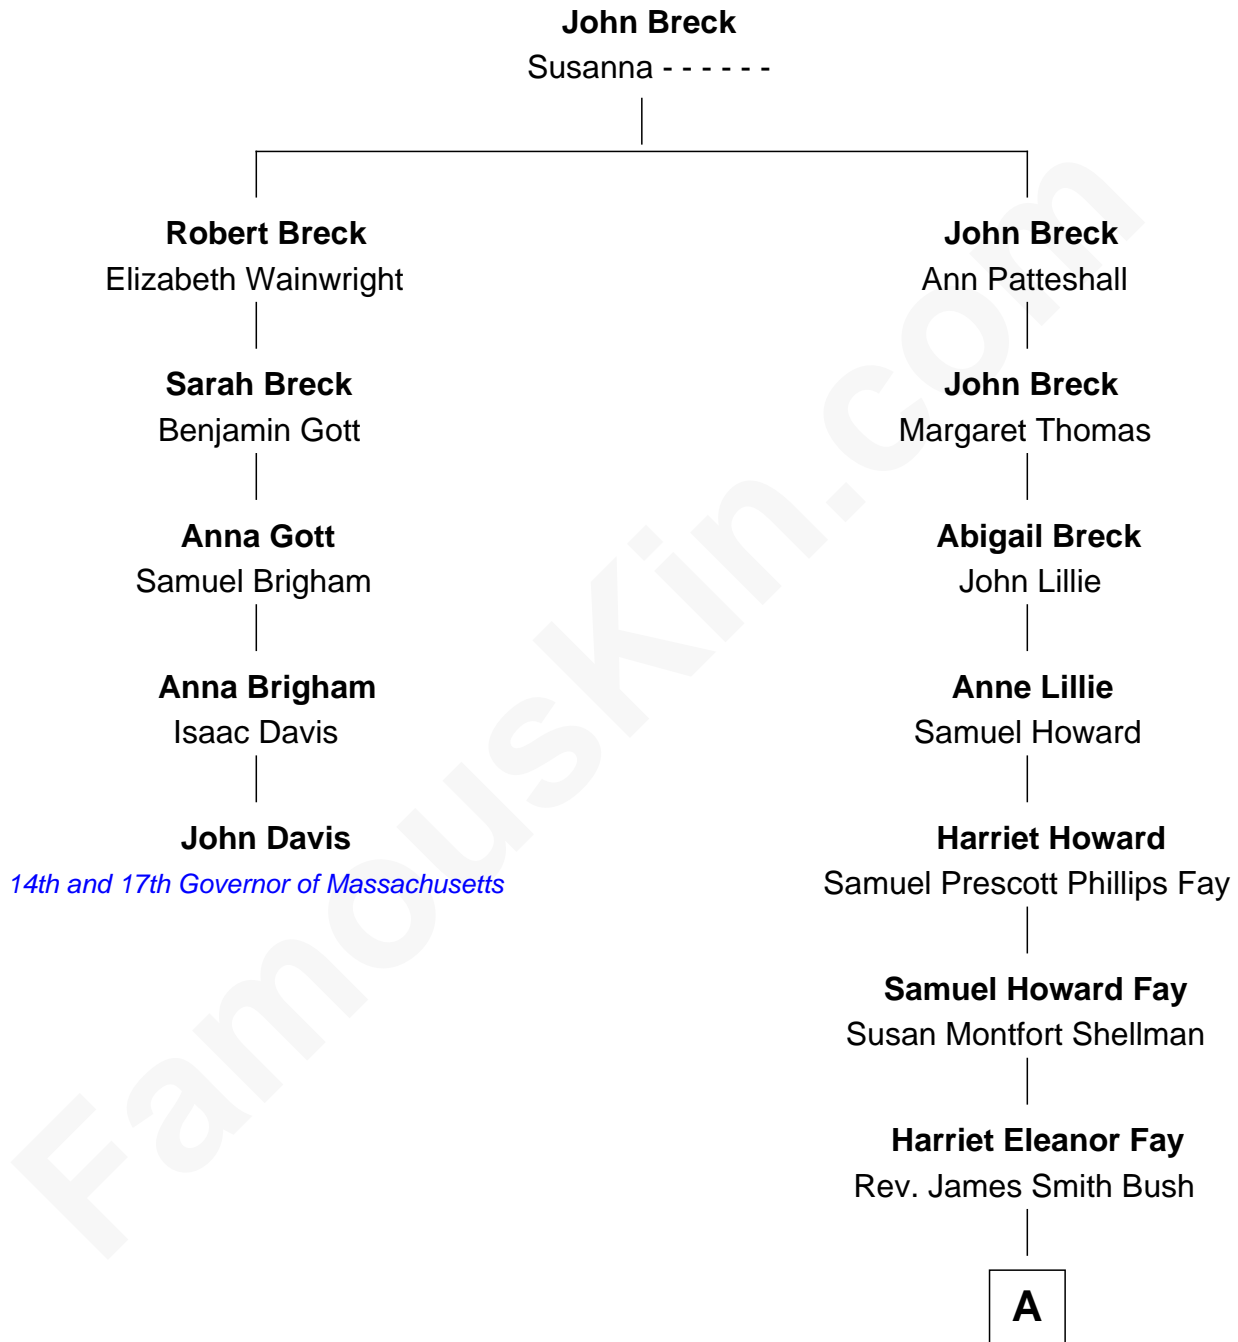

FamousKin.com

Relationship Chart of

John Davis

14th and 17th Governor of Massachusetts

4th cousin 5 times removed of

George H. W. Bush
41st U.S. President

A

Samuel Prescott Bush

Flora Sheldon

Prescott Sheldon Bush

Dorothy Wear Walker

George H. W. Bush

41st U.S. President

FamousKin.com