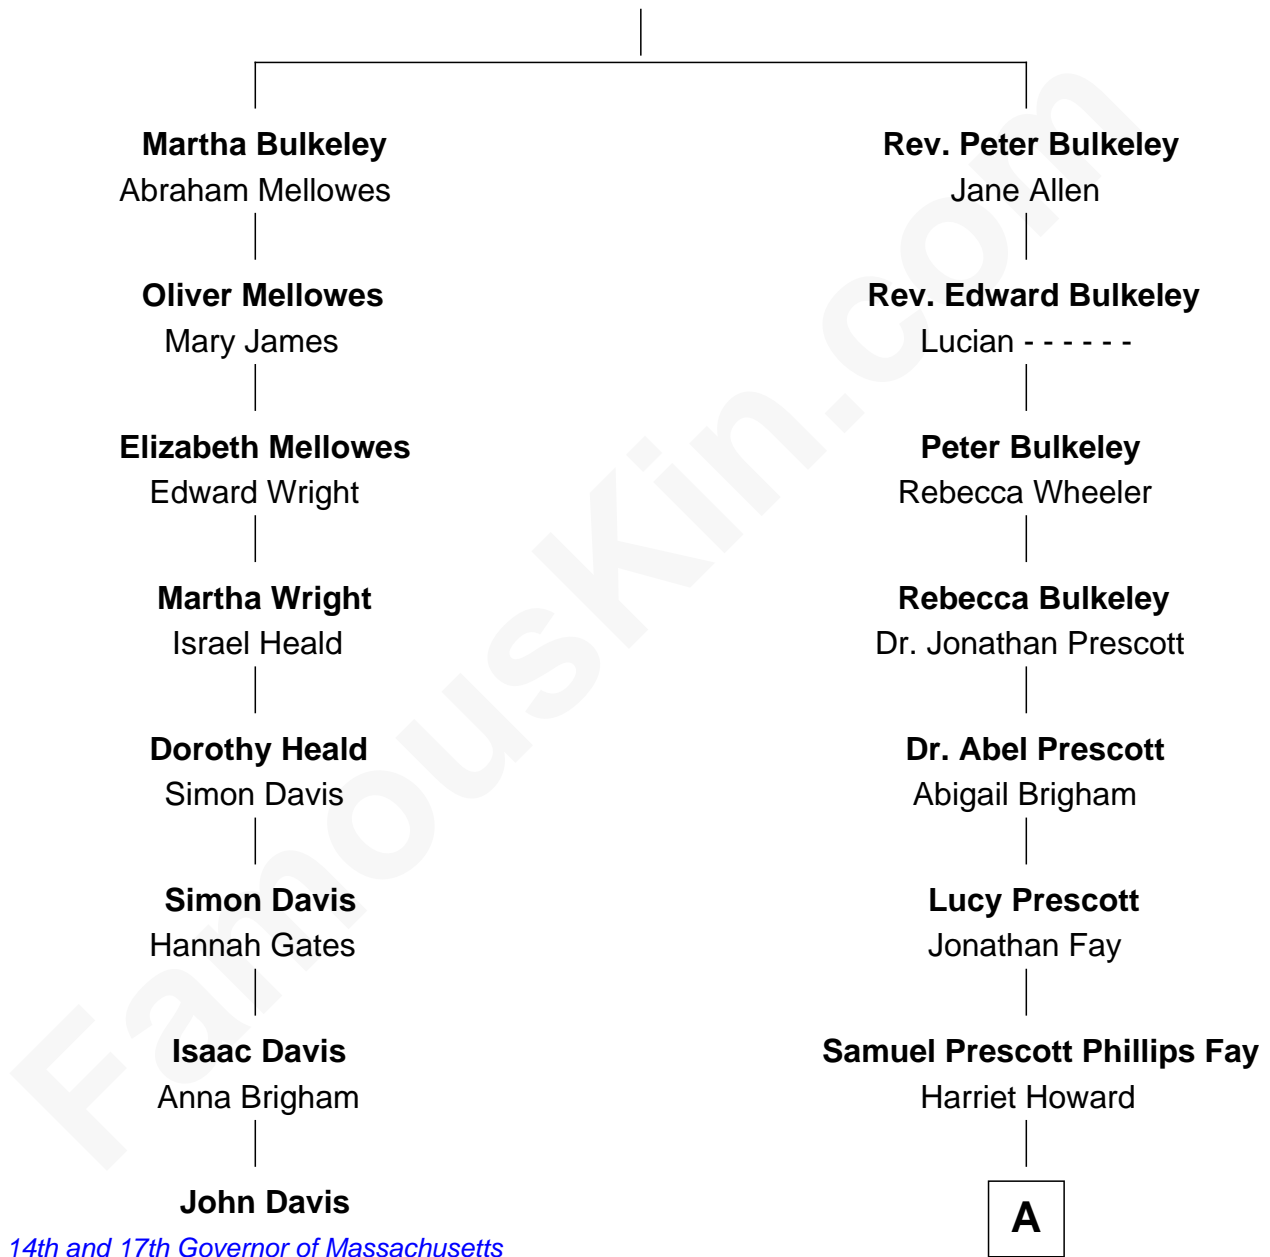

## Relationship Chart of

### John Davis

14th and 17th Governor of Massachusetts

7th cousin 4 times removed of

**George H. W. Bush**  
41st U.S. President

**Rev. Edward Bulkeley**  
Olive Irby

**A**

—  
**Samuel Howard Fay**  
Susan Montfort Shellman

—  
**Harriet Eleanor Fay**  
Rev. James Smith Bush

—  
**Samuel Prescott Bush**  
Flora Sheldon

—  
**Prescott Sheldon Bush**  
Dorothy Wear Walker

—  
**George H. W. Bush**  
*41st U.S. President*