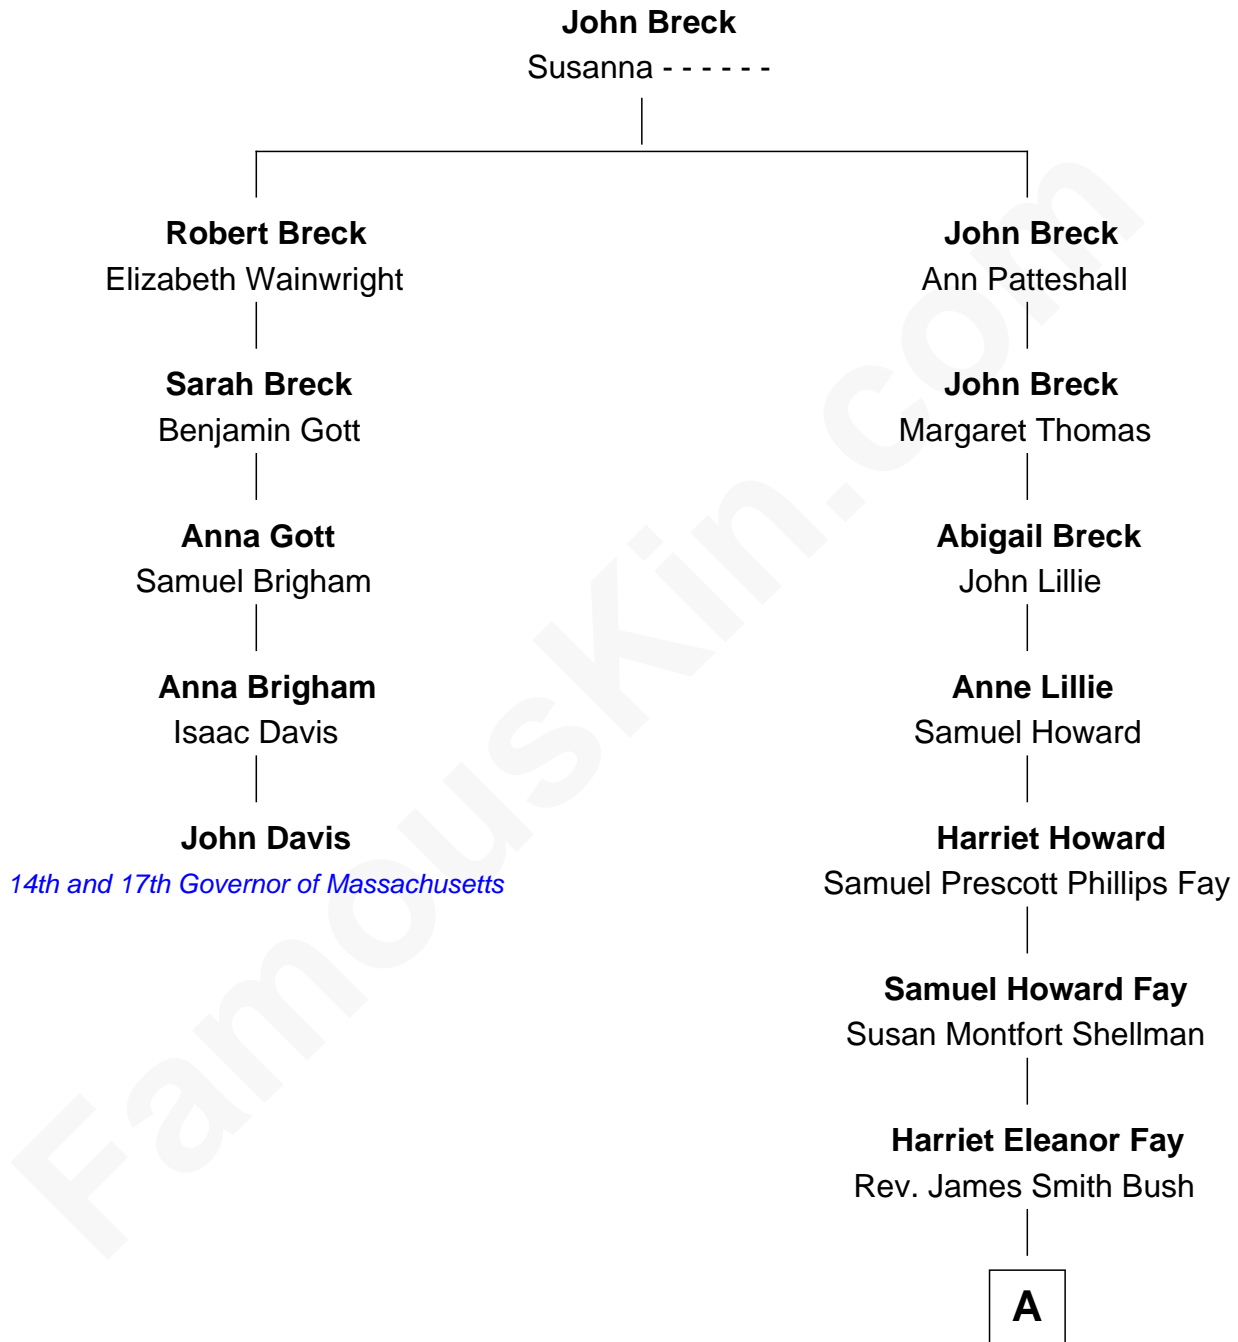

FamousKin.com

Relationship Chart of

John Davis

14th and 17th Governor of Massachusetts

4th cousin 6 times removed of

George W. Bush
43rd U.S. President

A

Samuel Prescott Bush

Flora Sheldon

Prescott Sheldon Bush

Dorothy Wear Walker

George Herbert Walker Bush

Barbara Pierce

George W. Bush

43rd U.S. President

FamousKin.com