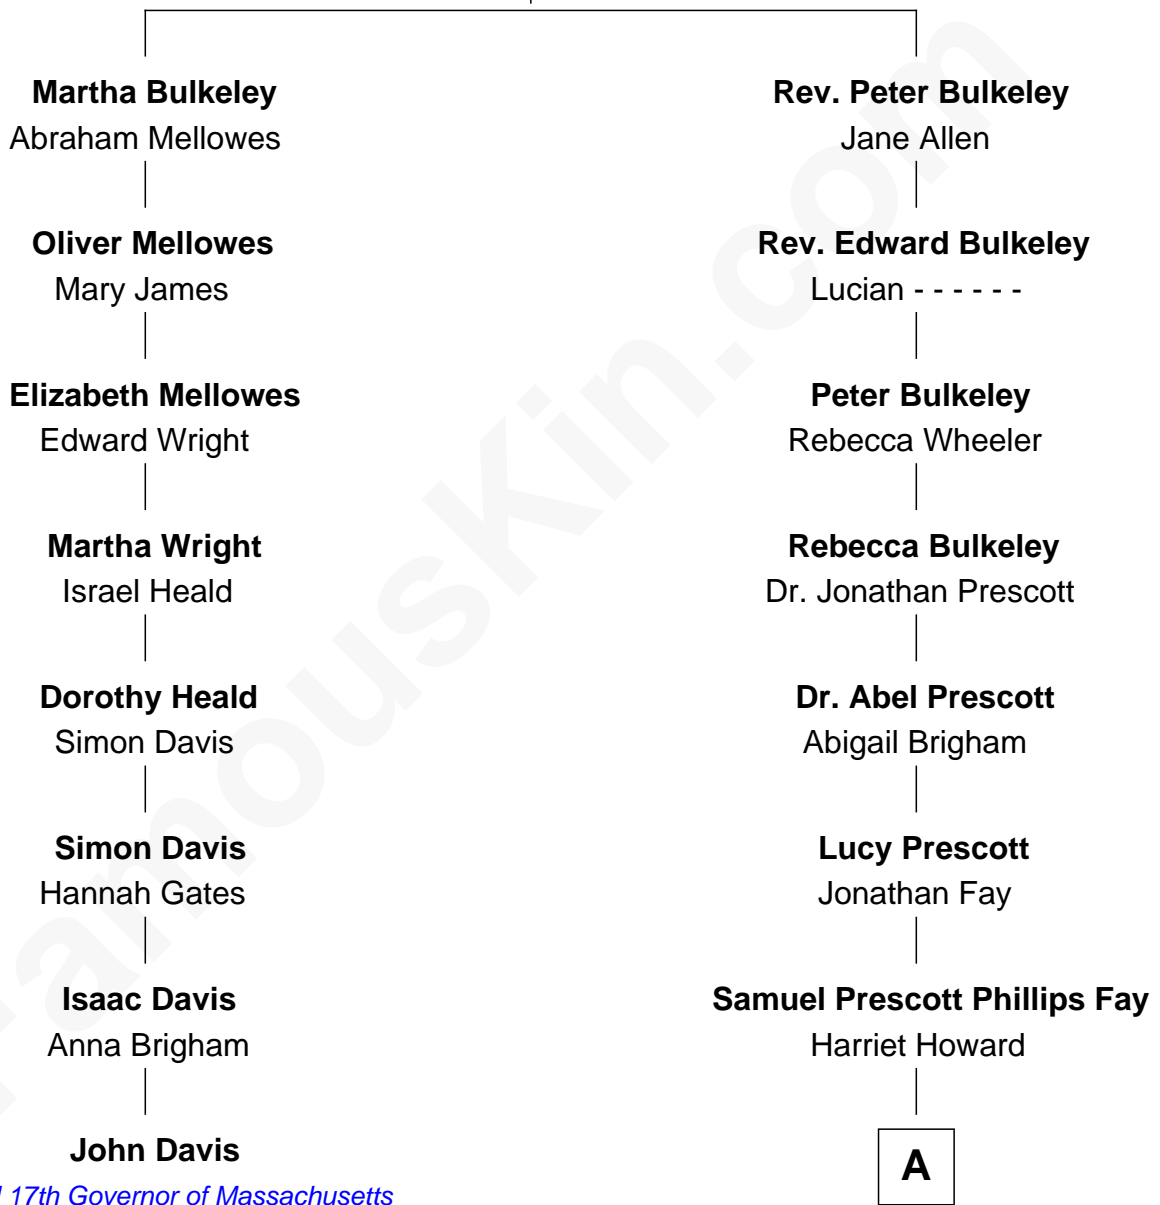

FamousKin.com

Relationship Chart of

John Davis

14th and 17th Governor of Massachusetts

7th cousin 5 times removed of

George W. Bush
43rd U.S. President

Rev. Edward Bulkeley
Olive Irby

A

Samuel Howard Fay
Susan Montfort Shellman

Harriet Eleanor Fay
Rev. James Smith Bush

Samuel Prescott Bush
Flora Sheldon

Prescott Sheldon Bush
Dorothy Wear Walker

George Herbert Walker Bush
Barbara Pierce

George W. Bush
43rd U.S. President