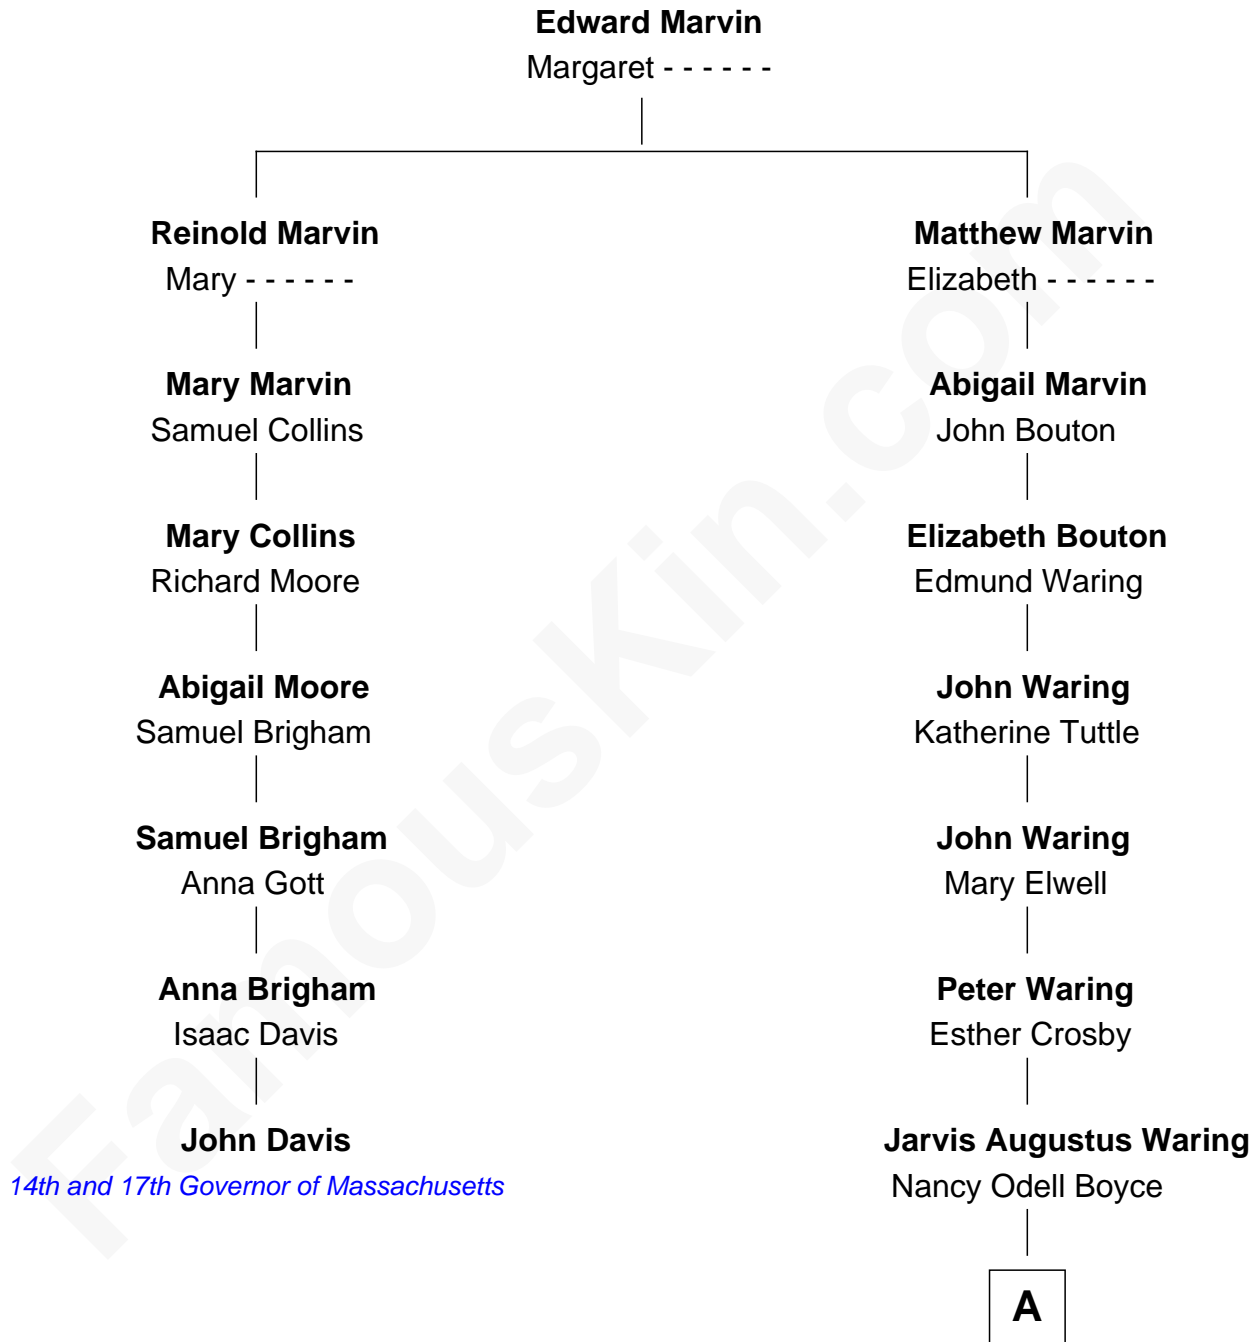

FamousKin.com

Relationship Chart of

John Davis

14th and 17th Governor of Massachusetts

6th cousin 3 times removed of

Norman Rockwell
American Artist

A

Phebe Boyce Waring
John William Rockwell

Jarvis Waring Rockwell
Anne Mary Hill

Norman Rockwell
American Artist

FamousKin.com