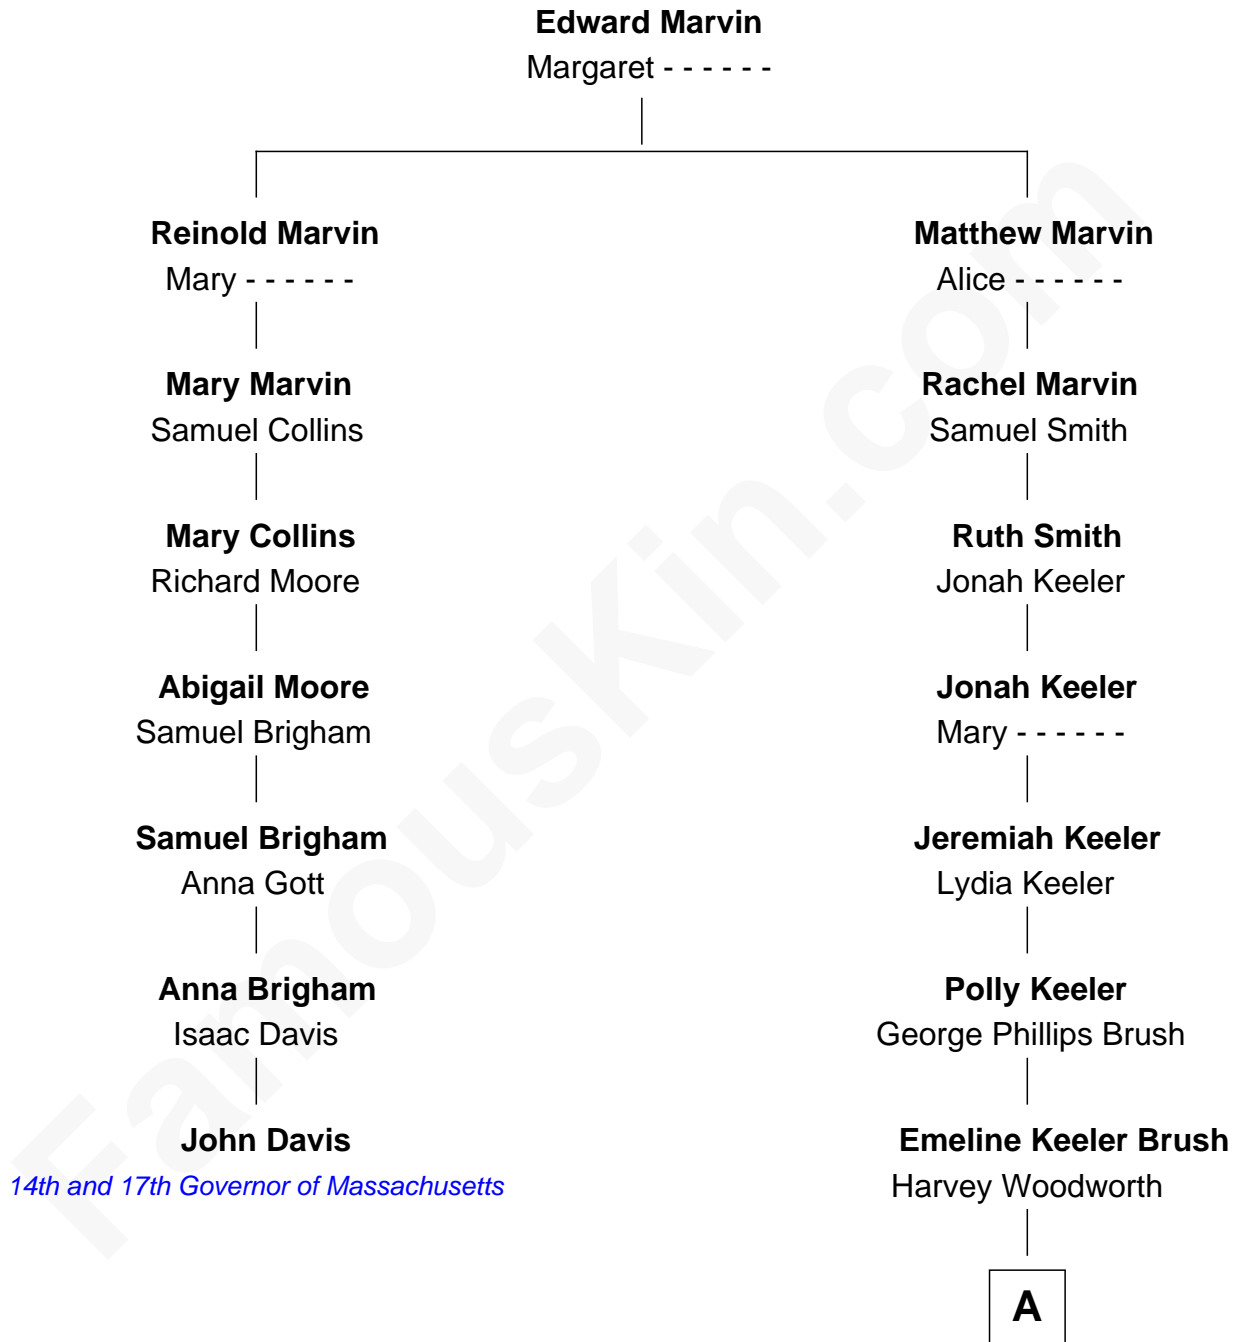

# FamousKin.com Relationship Chart of

**John Davis**

*14th and 17th Governor of Massachusetts*

6th cousin 5 times removed of

**Bill Gates**

*Founder of Microsoft*

**A**

—  
**Louise Marie Woodworth**

Thomas George Maxwell

—  
**James W. Maxwell**

Belle Oakley

—  
**James Willard Maxwell**

Adelle Thompson

—  
**Mary A. Maxwell**

William Henry Gates

—  
**Bill Gates**

*Founder of Microsoft*