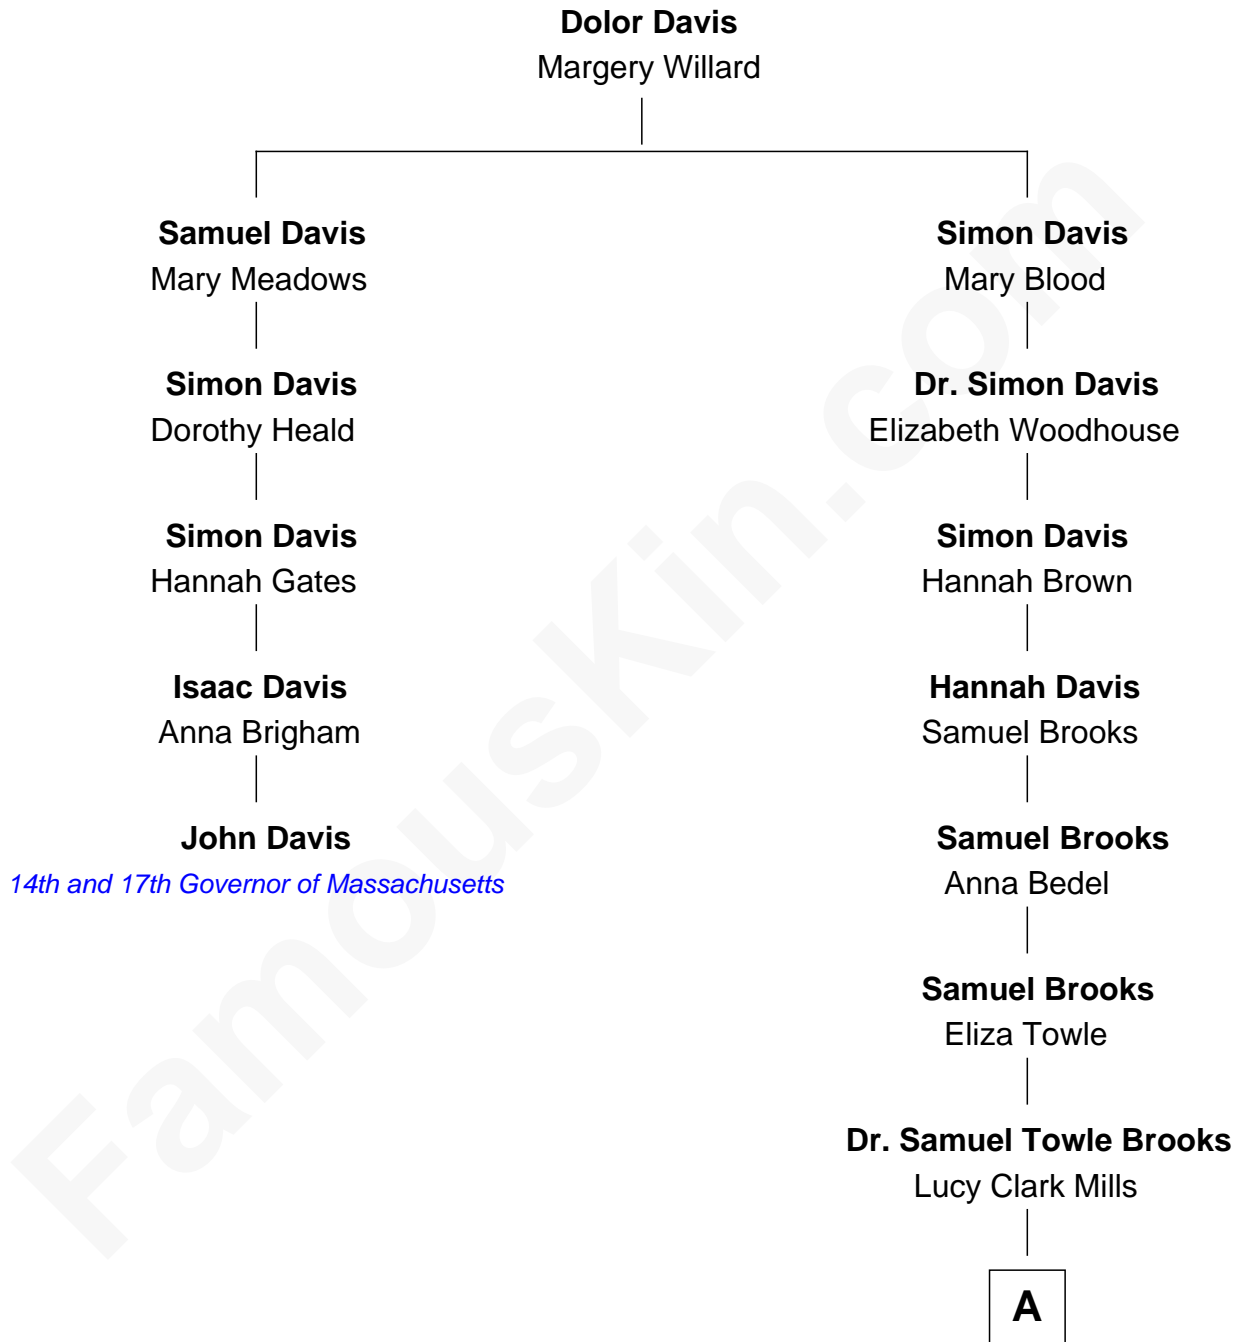

# FamousKin.com Relationship Chart of

**John Davis**

*14th and 17th Governor of Massachusetts*

4th cousin 7 times removed of

**Kate Upton**

*Sports Illustrated Swimsuit Cover Model*

A

**Laura Leland Brooks**

William Chester Tyler

**Margaret Hastings Tyler**

Charles Henry Vial

**Elizabeth Brooks Vial**

Stephen Edward Upton

**Jefferson Matthew Upton**

Shelley Fawn Davis

**Kate Upton**

*Model and Actress*