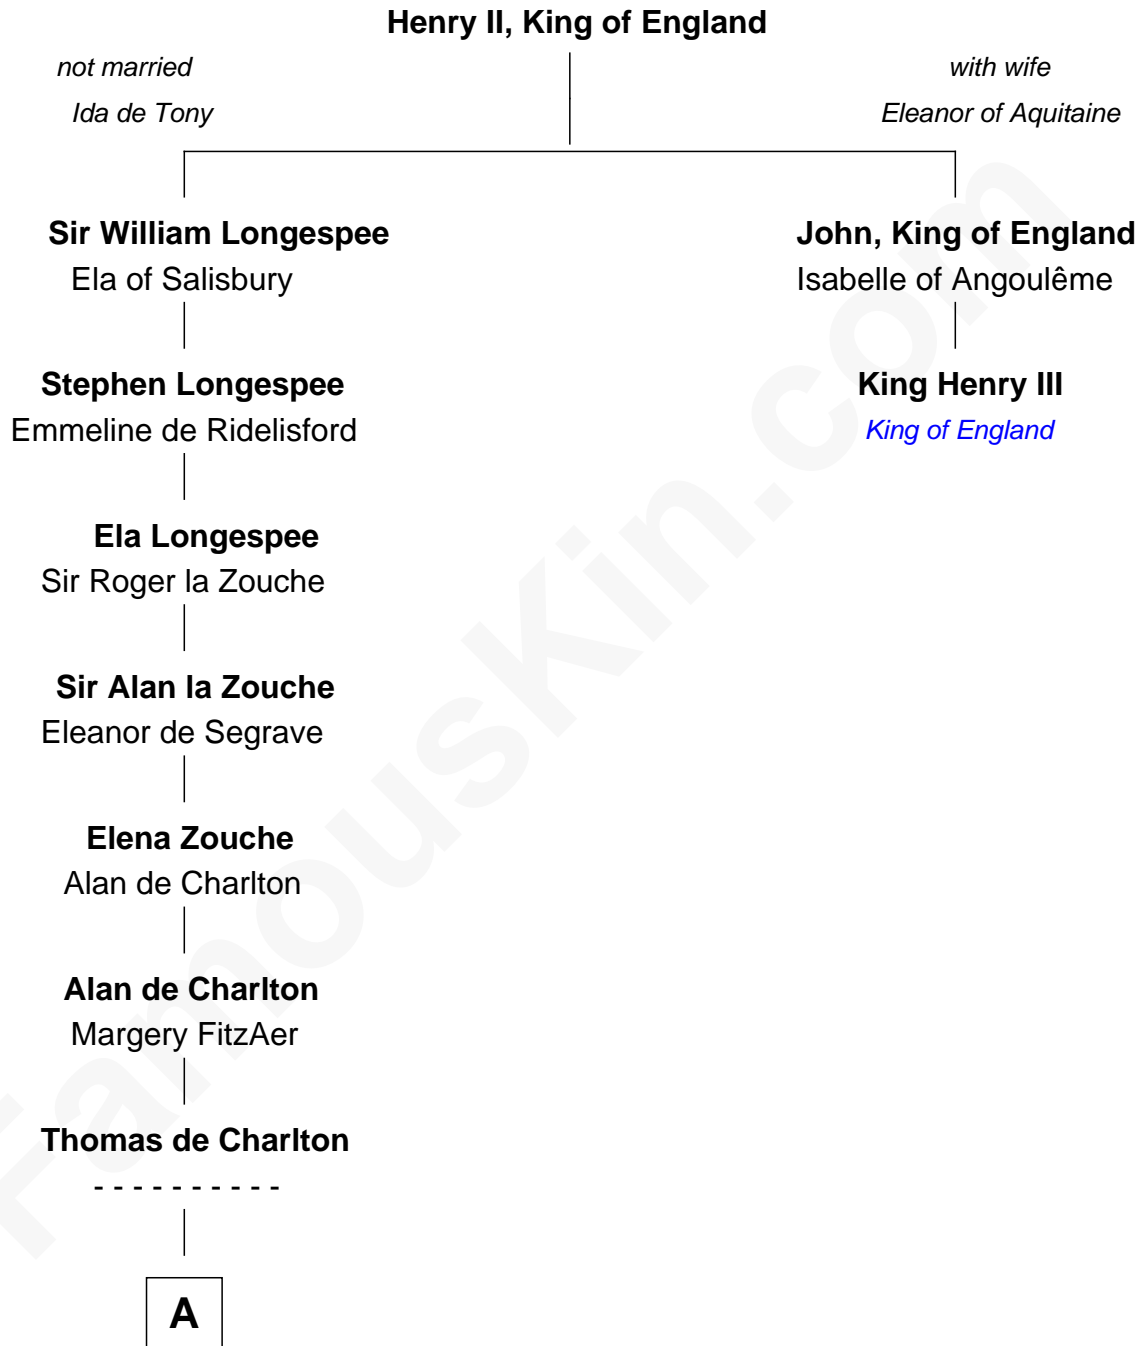

# FamousKin.com

## Relationship Chart of

### John Davis

14th and 17th Governor of Massachusetts

1st cousin 20 times removed of

**King Henry III**  
King of England

**B**

—  
**Martha Wright**

Israel Heald

—  
**Dorothy Heald**