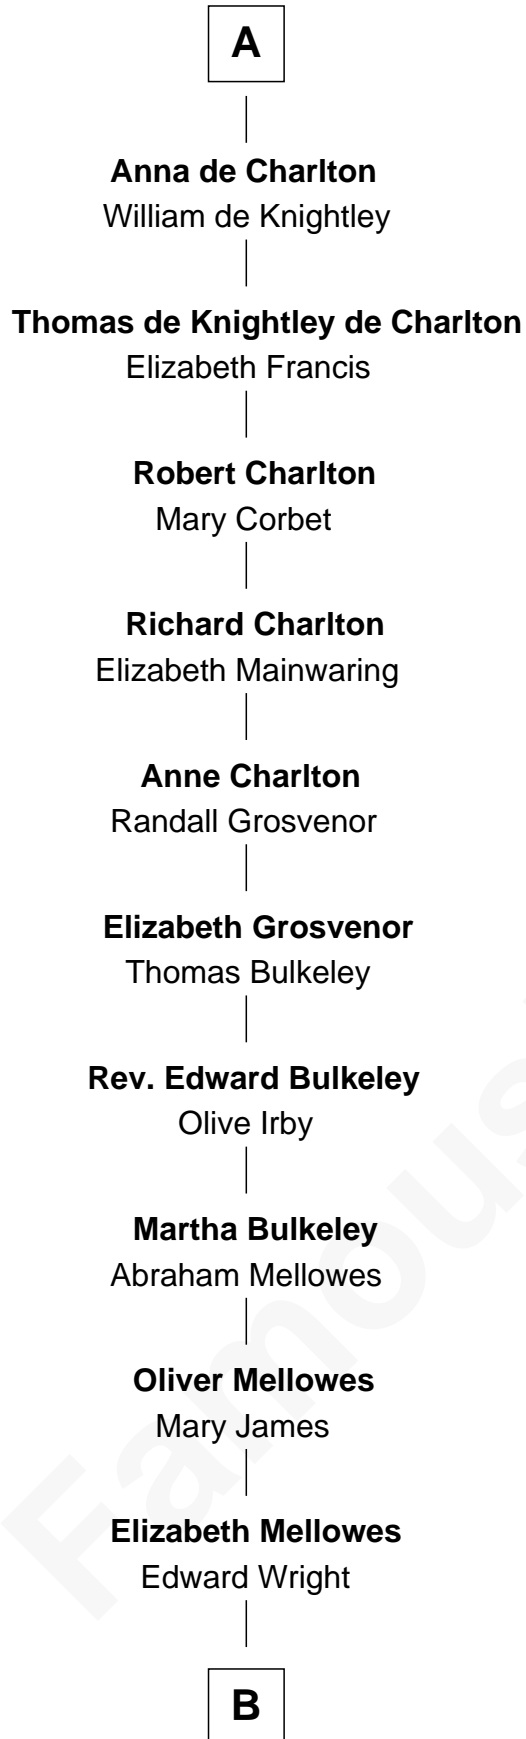

## Relationship Chart of

### John Davis

14th and 17th Governor of Massachusetts

1st cousin 20 times removed of

**King Henry III**  
King of England

**B**

—  
**Martha Wright**

Israel Heald

—  
**Dorothy Heald**