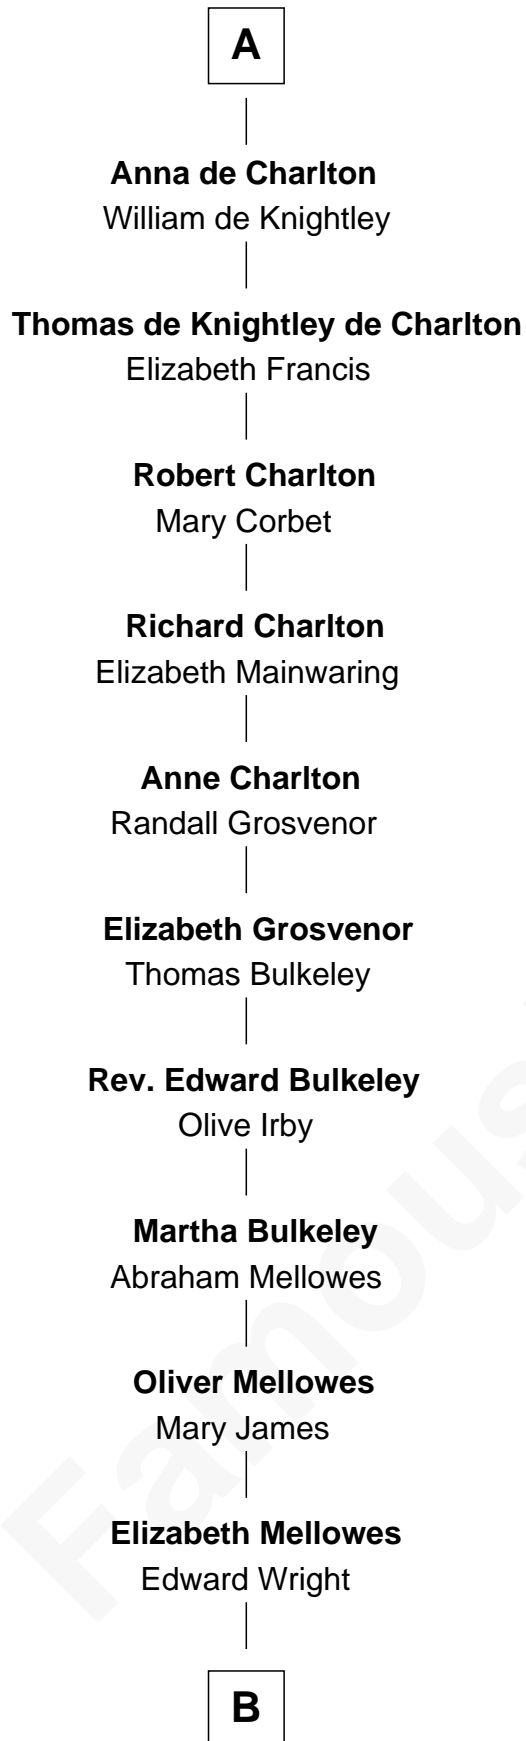

FamousKin.com Relationship Chart of

John Davis

14th and 17th Governor of Massachusetts

19th great-grandnephew of

Hugh le Bigod

Magna Carta Surety

B

—
Martha Wright

Israel Heald

—
Dorothy Heald

Simon Davis

—
Simon Davis

Hannah Gates

—
Isaac Davis

Anna Brigham

—
John Davis

14th and 17th Governor of Massachusetts

FamousKin.com