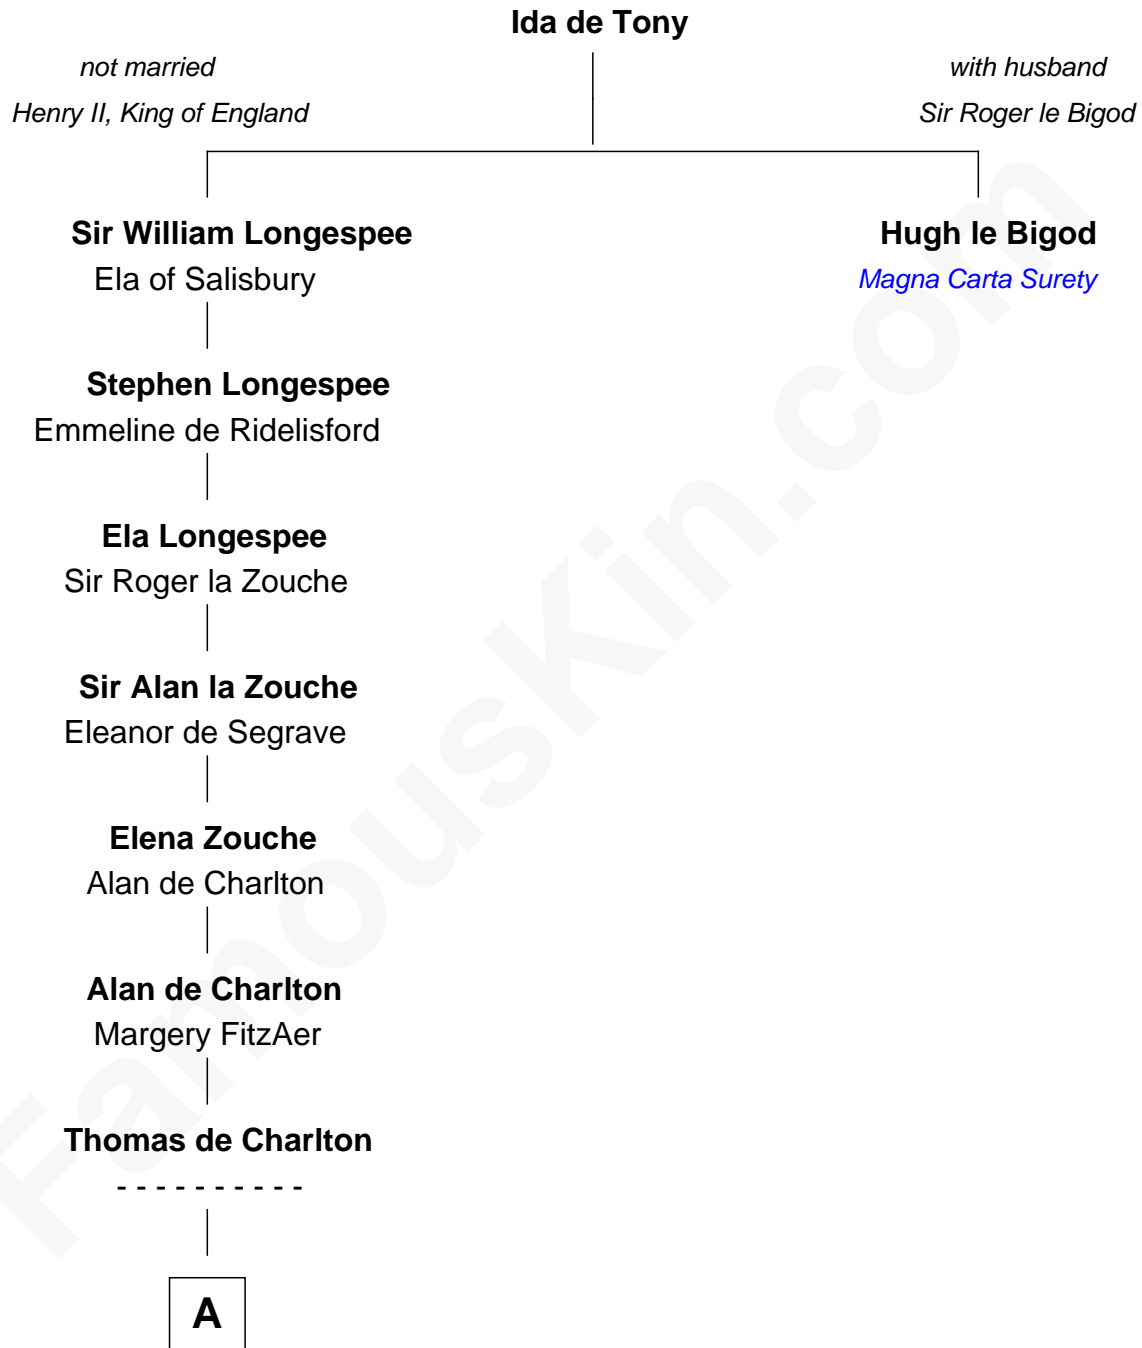

FamousKin.com Relationship Chart of

John Davis

14th and 17th Governor of Massachusetts

19th great-grandnephew of

Hugh le Bigod

Magna Carta Surety

B

—
Martha Wright

Israel Heald

—
Dorothy Heald

Simon Davis

—
Simon Davis

Hannah Gates

—
Isaac Davis

Anna Brigham

—
John Davis

14th and 17th Governor of Massachusetts

FamousKin.com