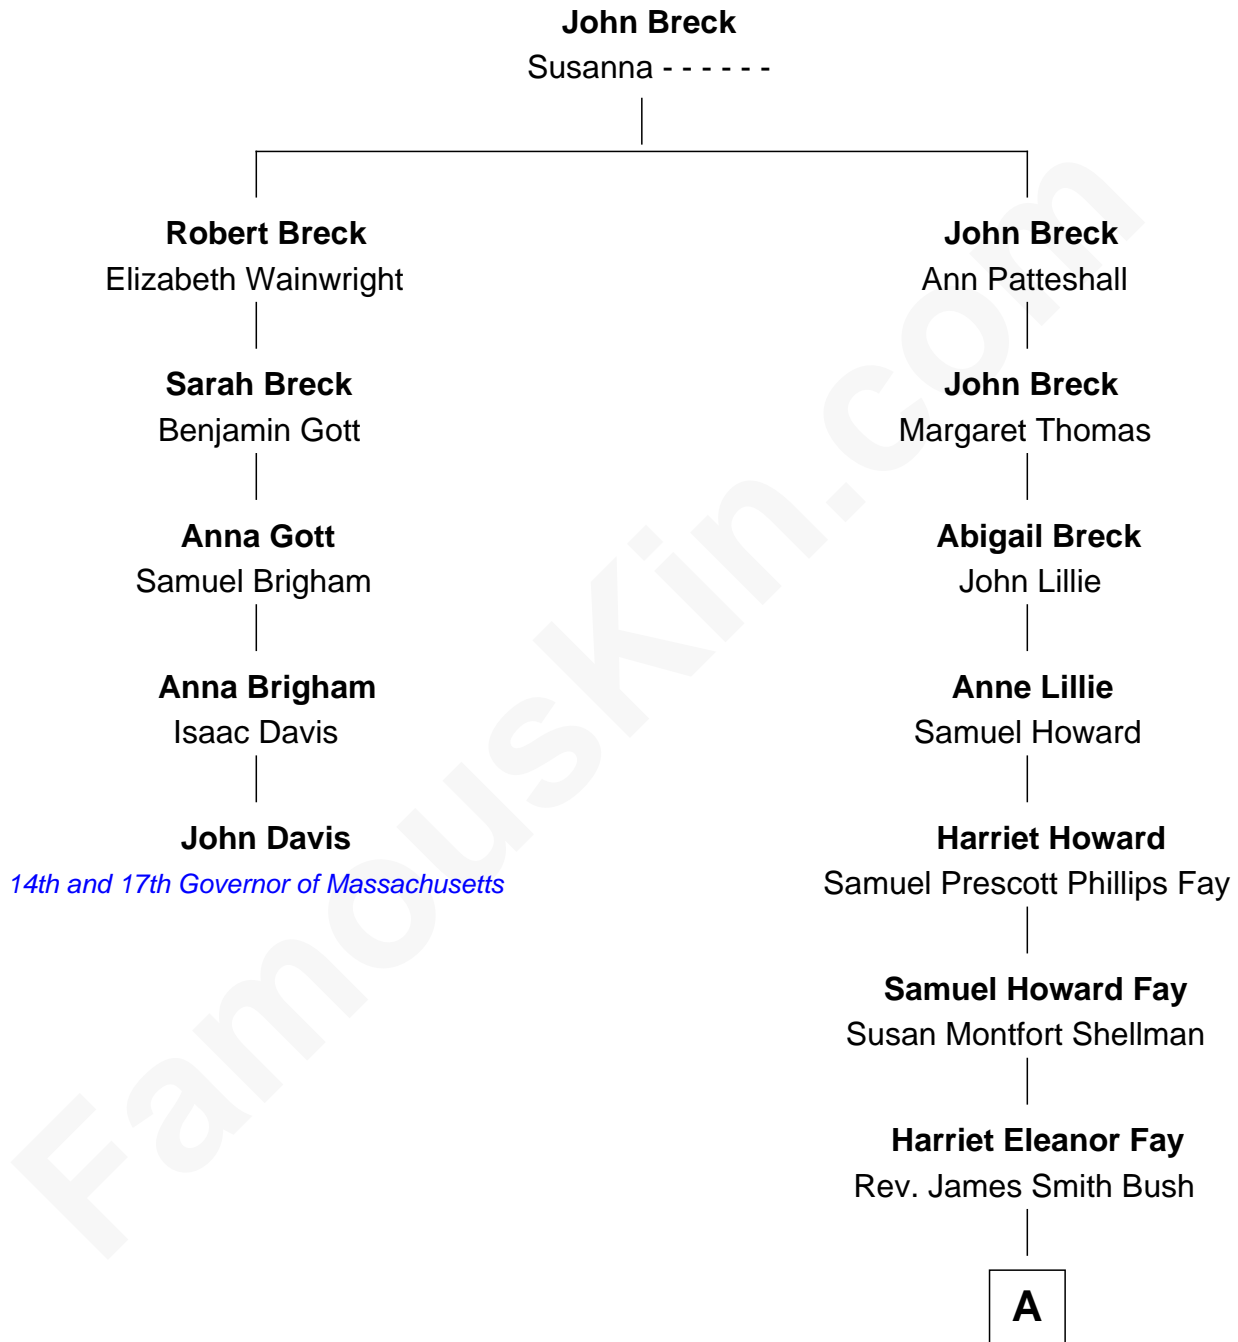

FamousKin.com Relationship Chart of

John Davis

14th and 17th Governor of Massachusetts

4th cousin 6 times removed of

Jeb Bush

43rd Governor of Florida

A

Samuel Prescott Bush

Flora Sheldon

Prescott Sheldon Bush

Dorothy Wear Walker

George Herbert Walker Bush

Barbara Pierce

Jeb Bush

43rd Governor of Florida

FamousKin.com