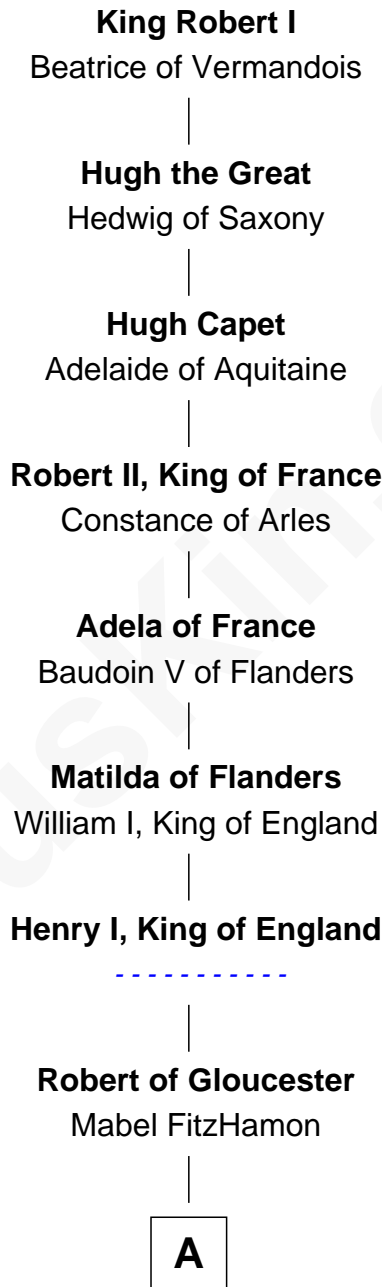

FamousKin.com Relationship Chart of

John Davis

14th and 17th Governor of Massachusetts

27th Great-grandson of

King Robert I

King of France

A

Maud of Gloucester
Sir Ranulf de Gernons