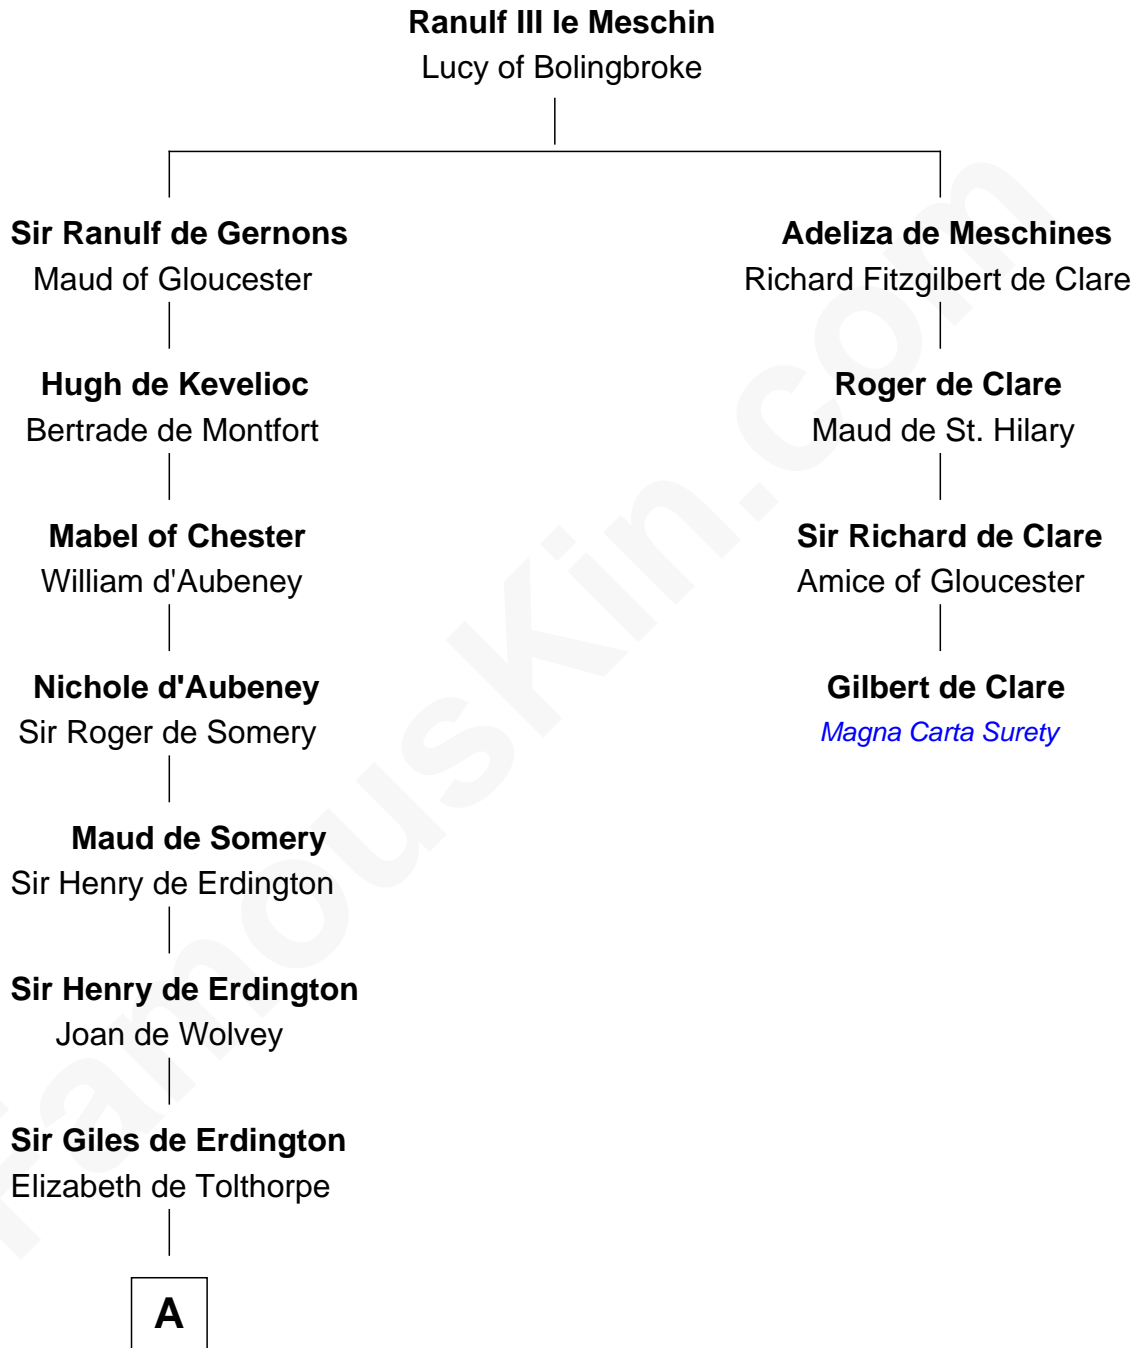

FamousKin.com

Relationship Chart of

John Davis

14th and 17th Governor of Massachusetts

3rd cousin 18 times removed of

Gilbert de Clare
Magna Carta Surety

B

—
Martha Wright

Israel Heald

—
Dorothy Heald

Simon Davis

—
Simon Davis

Hannah Gates

—
Isaac Davis

Anna Brigham

—
John Davis

14th and 17th Governor of Massachusetts