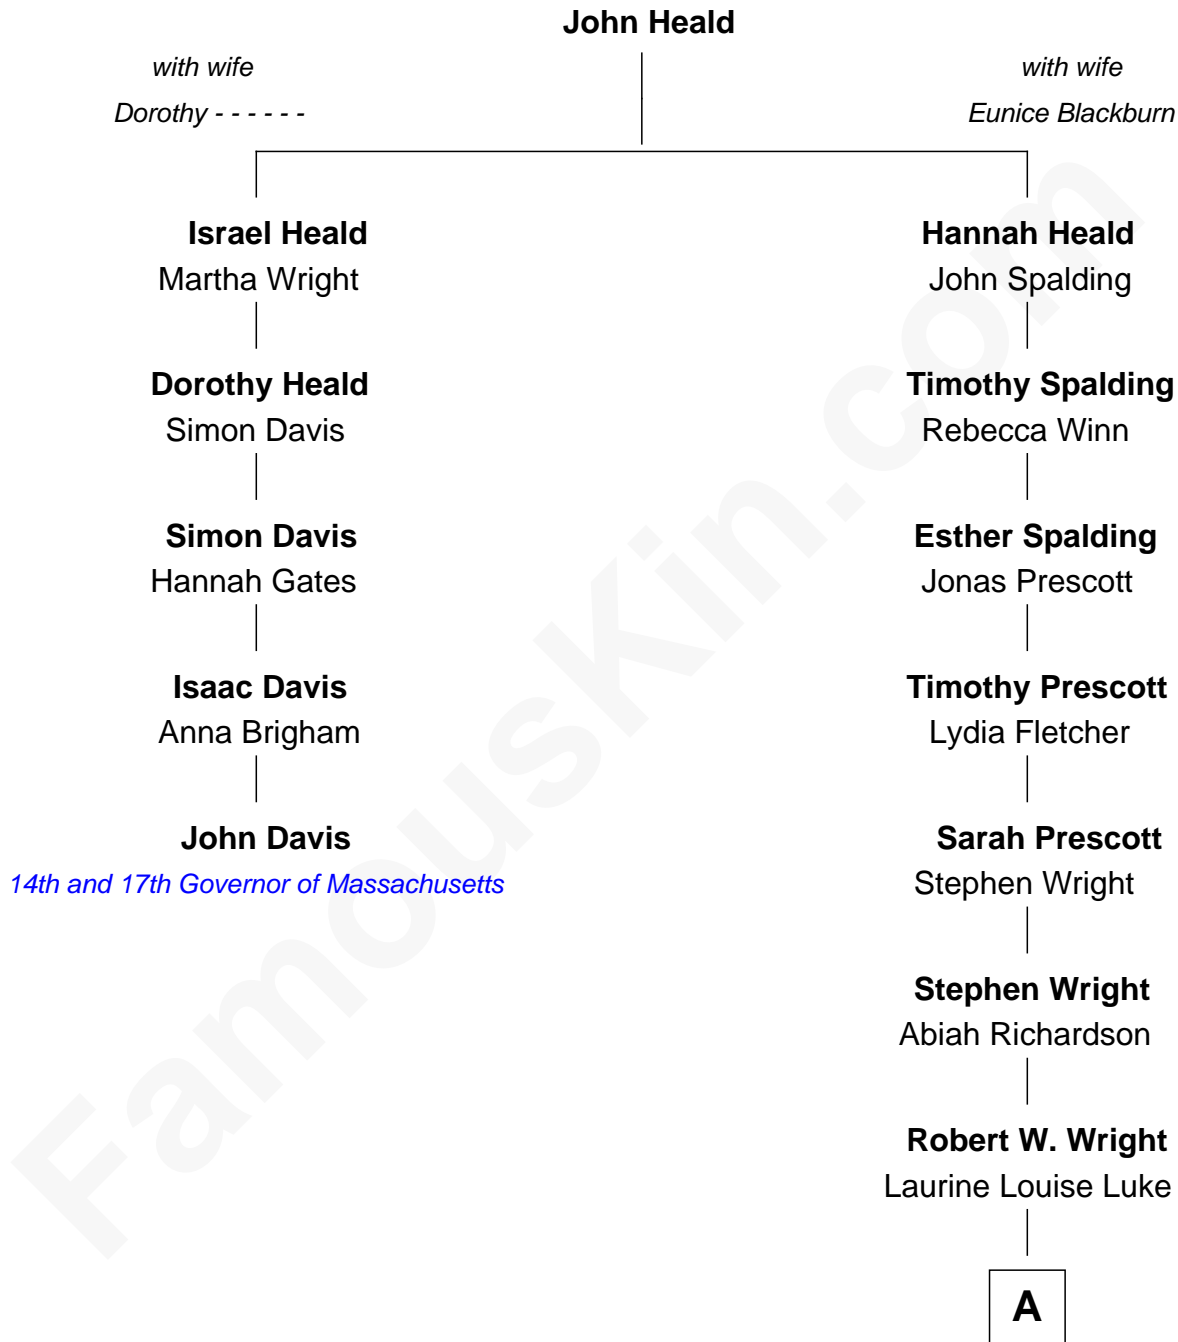

FamousKin.com Relationship Chart of

John Davis

14th and 17th Governor of Massachusetts

4th cousin 7 times removed of

Ed Helms

TV and Movie Actor

A

Walter Harold Wright

Ione Turner

Inez Emeline Wright

George Pullen Jackson

Frances Helen Jackson

Fitzgerald Sale Parker

Pamela Ann Parker

John A. Helms

Ed Helms