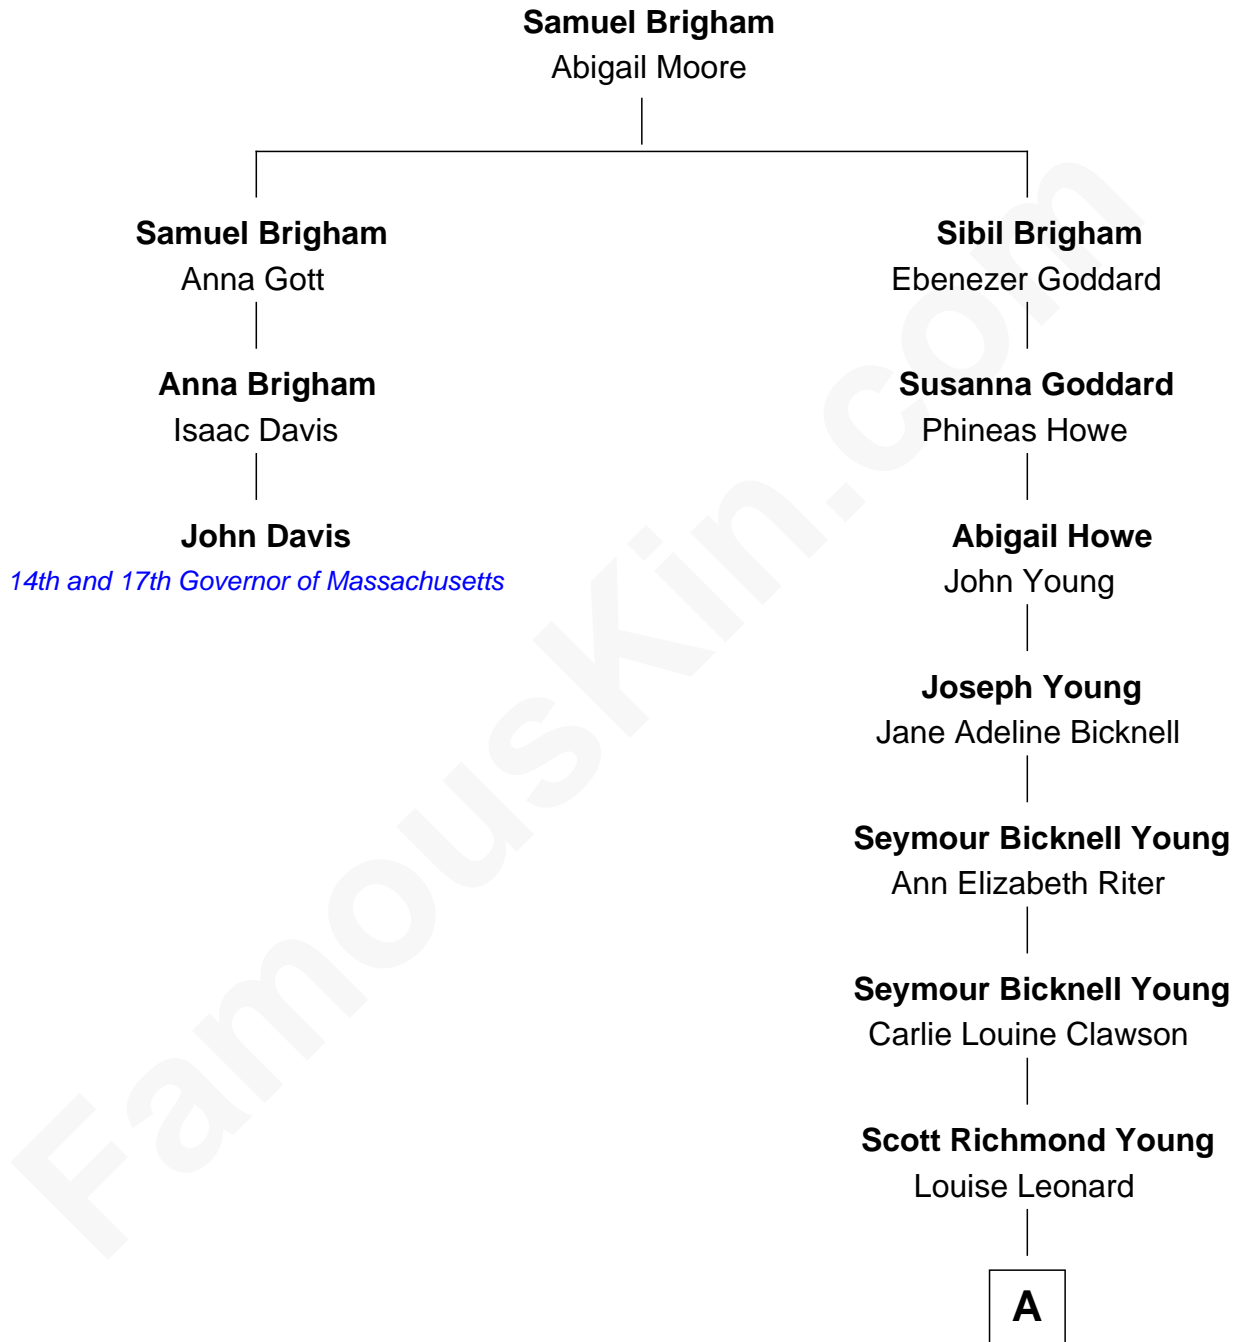

FamousKin.com Relationship Chart of

John Davis

14th and 17th Governor of Massachusetts

2nd cousin 6 times removed of

Steve Young

NFL Hall of Fame Quarterback

A

LeGrande L. Young
Sherry Ann Steed

Steve Young
NFL Hall of Fame Quarterback

FamousKin.com