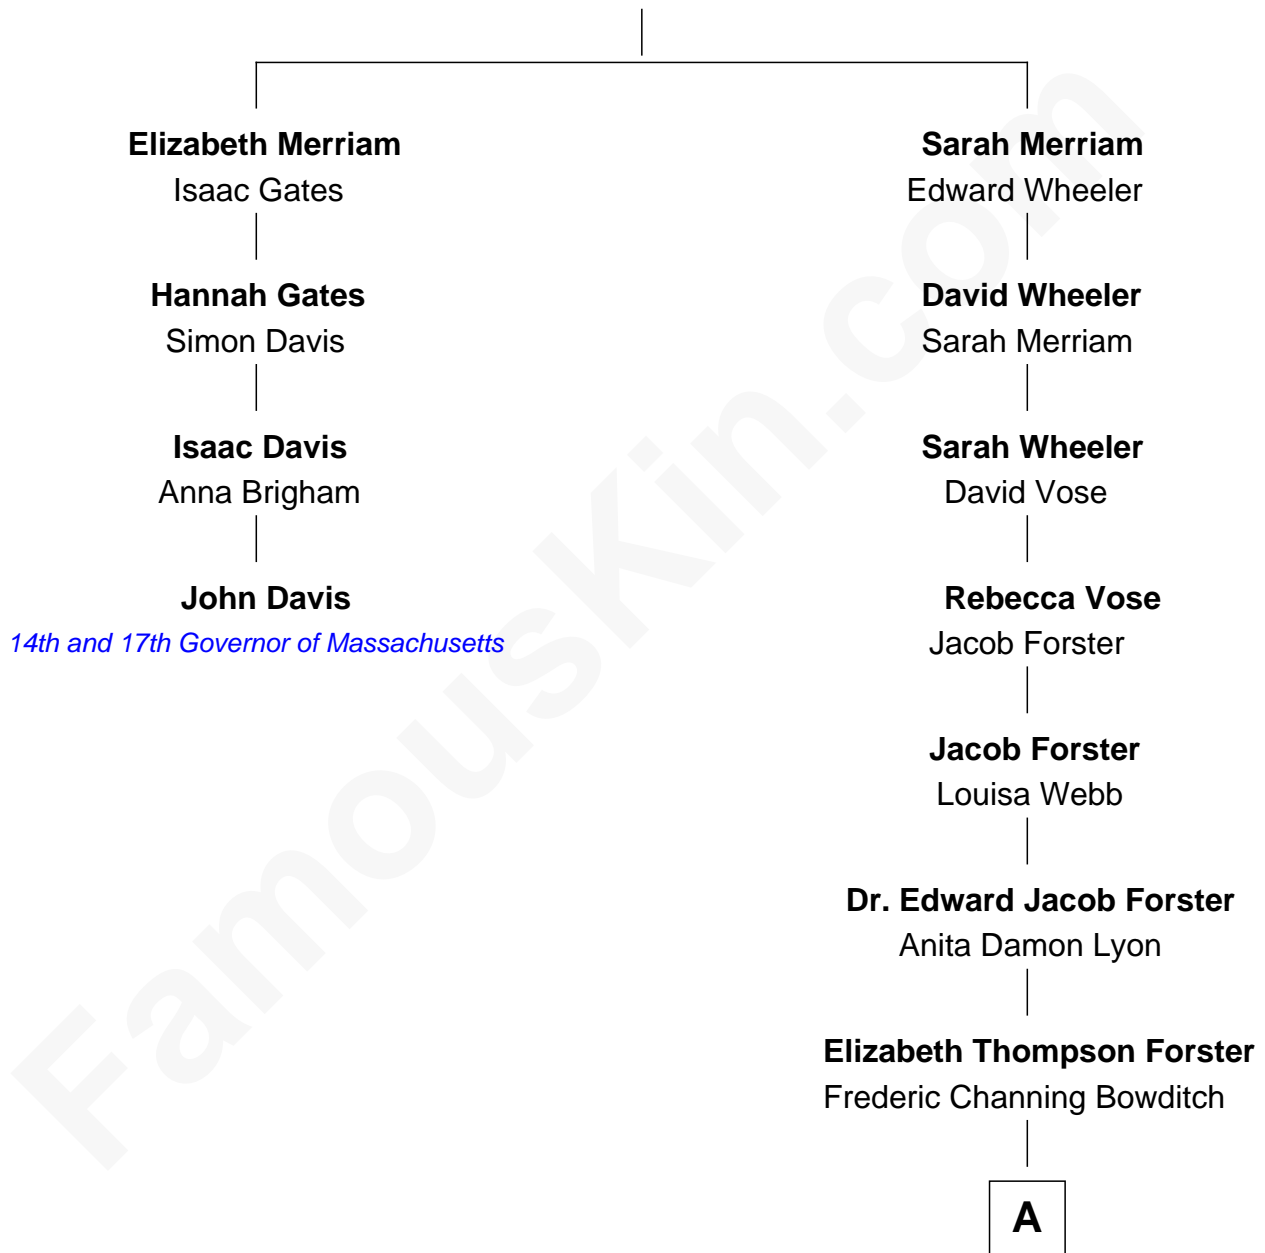

# FamousKin.com Relationship Chart of

**John Davis**

*14th and 17th Governor of Massachusetts*

3rd cousin 6 times removed of

**James Spader**

*TV and Movie Actor*

**Samuel Merriam**  
Elizabeth Townsend

**A**

Elizabeth Higginson Bowditch

James Randall Fraser

Jean Fraser

Stoddard Greenwood Spader

**James Spader**

*TV and Movie Actor*

FamousKin.com