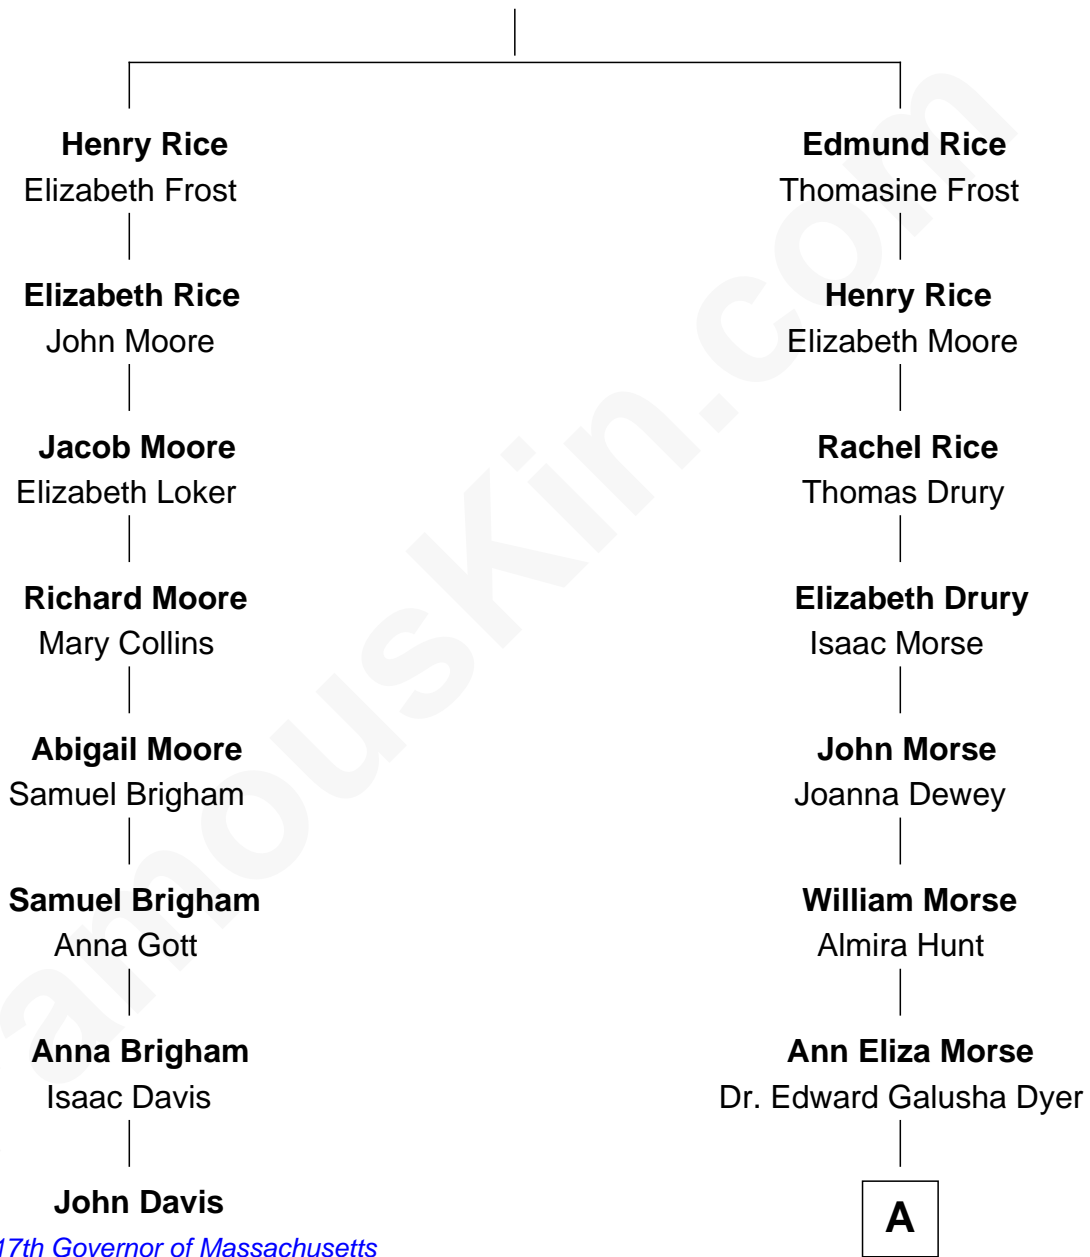

# FamousKin.com Relationship Chart of

**John Davis**

*14th and 17th Governor of Massachusetts*

7th cousin 4 times removed of

**Elisabeth Shue**

*TV and Movie Actress*

----- Rice

-----

**A**

**Emily Almira Dyer**  
Alexander Hunter Gunn

**Alexander Hunter Gunn**  
Harriet Grace Brewster Willcox

**Mary Brewster Gunn**  
Adoniram Judson Wells

**Anne Brewster Wells**  
James William Shue

**Elisabeth Shue**  
*TV and Movie Actress*