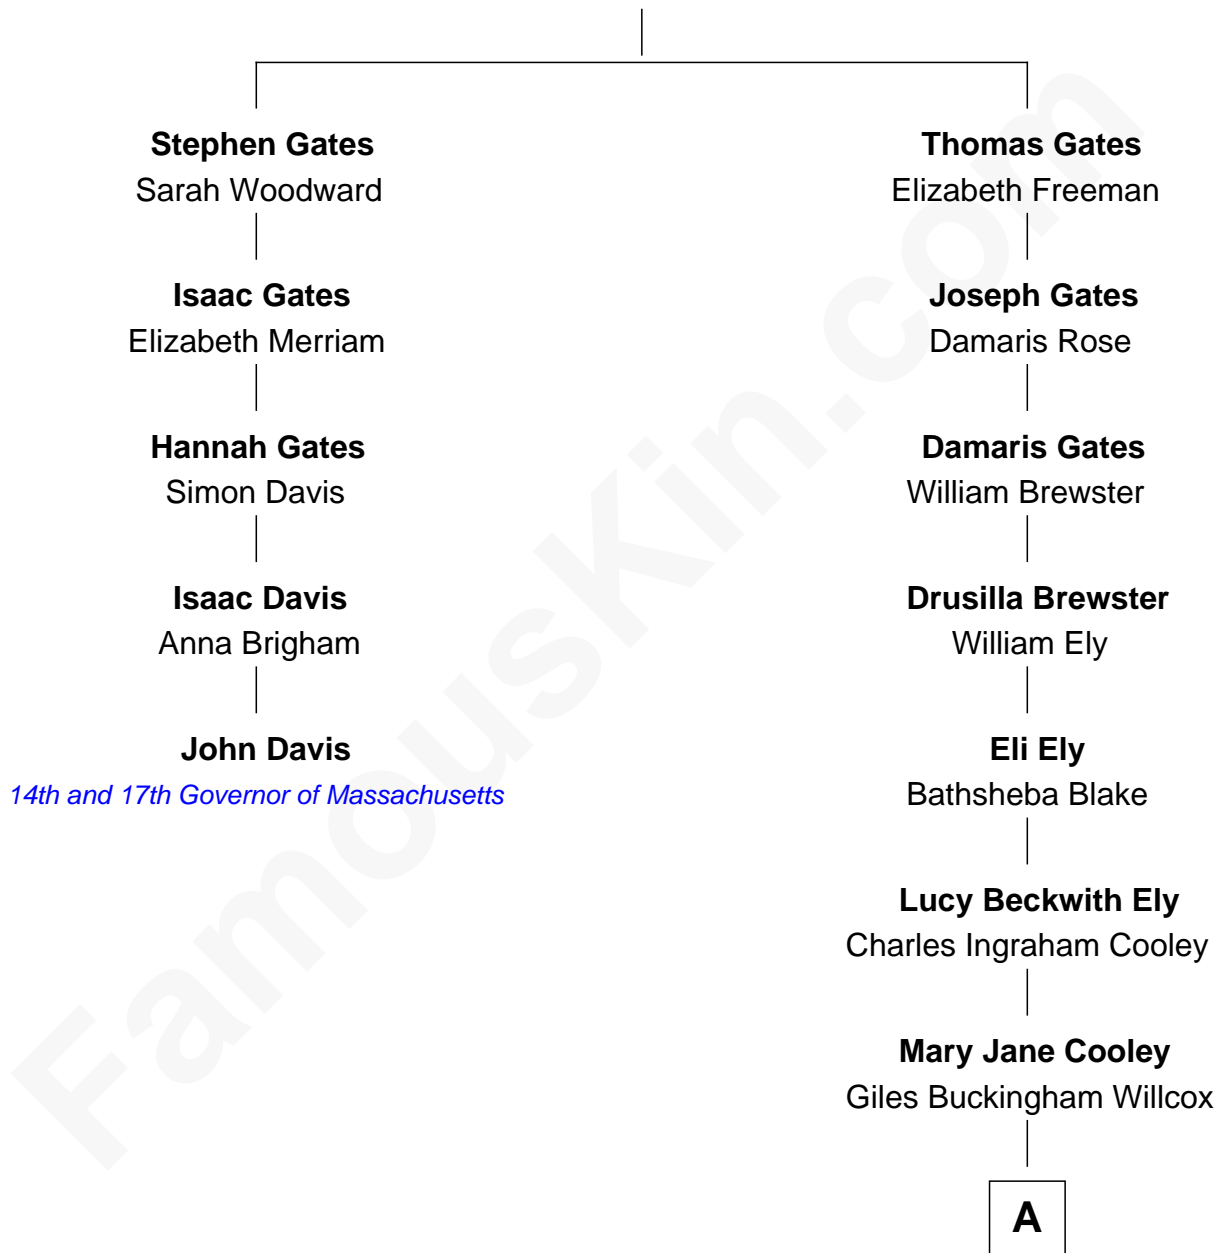

# FamousKin.com Relationship Chart of

**John Davis**

*14th and 17th Governor of Massachusetts*

4th cousin 6 times removed of

**Andrew Shue**

*TV Actor*

**Stephen Gates**

Ann Neave

A

Harriet Grace Brewster Willcox

Alexander Hunter Gunn

Mary Brewster Gunn

Adoniram Judson Wells

Anne Brewster Wells

James William Shue

Andrew Shue

*TV Actor*