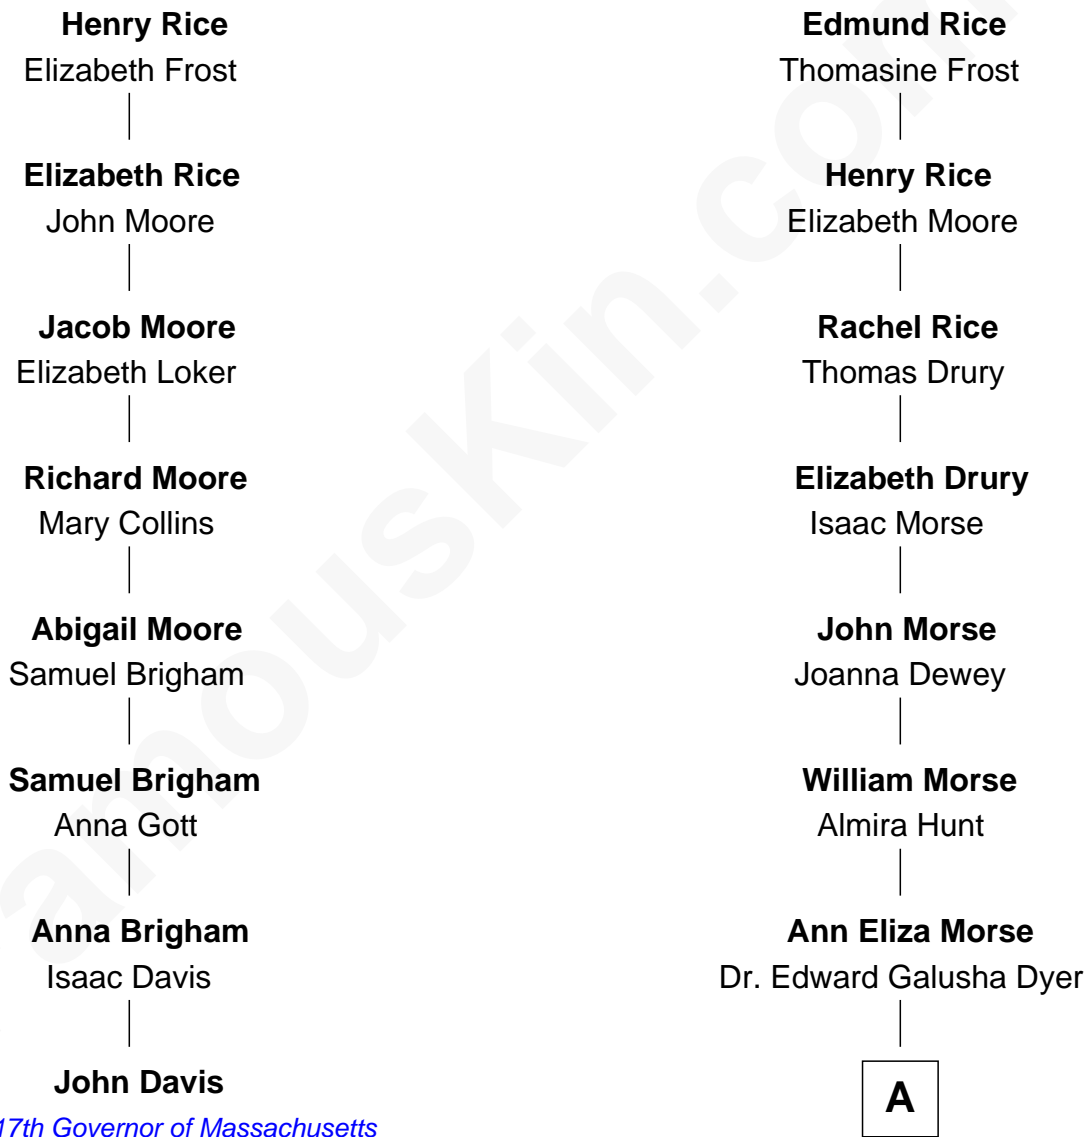

# FamousKin.com Relationship Chart of

**John Davis**

*14th and 17th Governor of Massachusetts*

7th cousin 4 times removed of

**Andrew Shue**

*TV Actor*

----- Rice

-----

**A**

**Emily Almira Dyer**  
Alexander Hunter Gunn

**Alexander Hunter Gunn**  
Harriet Grace Brewster Willcox

**Mary Brewster Gunn**  
Adoniram Judson Wells

**Anne Brewster Wells**  
James William Shue

**Andrew Shue**  
*TV Actor*