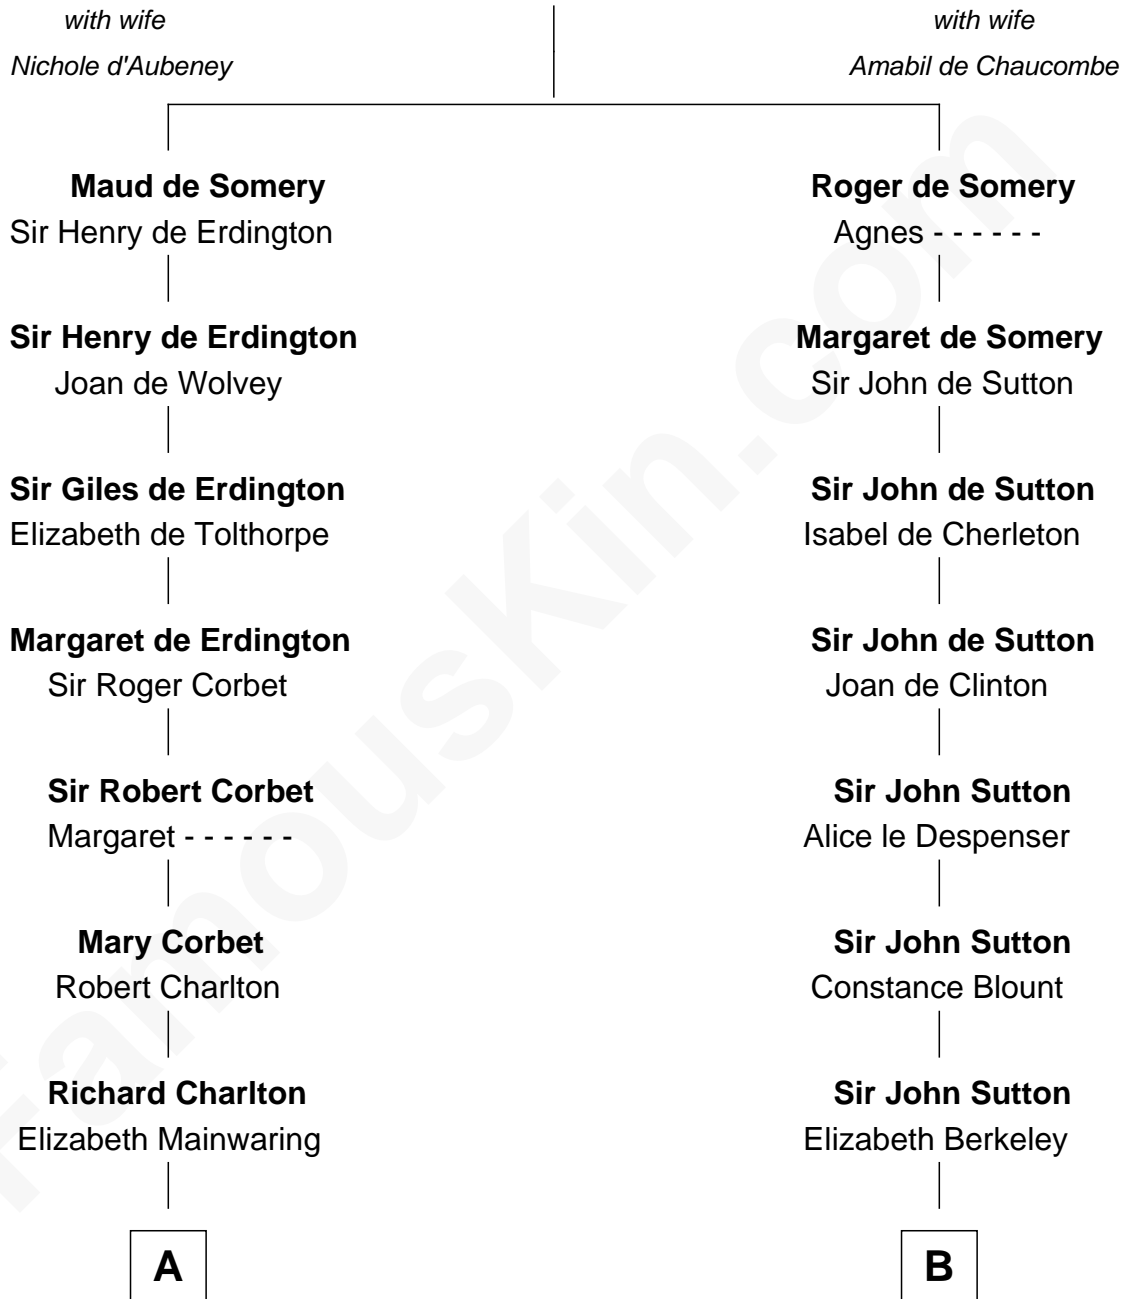

FamousKin.com Relationship Chart of

John Davis

14th and 17th Governor of Massachusetts

17th cousin 3 times removed of

Seth Low

Mayor of New York City President of Columbia University

Sir Roger de Somery

C

Thomas Porter

Ruth Allen

Mary Porter

Seth Low

Abiel Abbot Low

Ellen Almira Dow

Seth Low

Mayor of New York City President of Columbia University